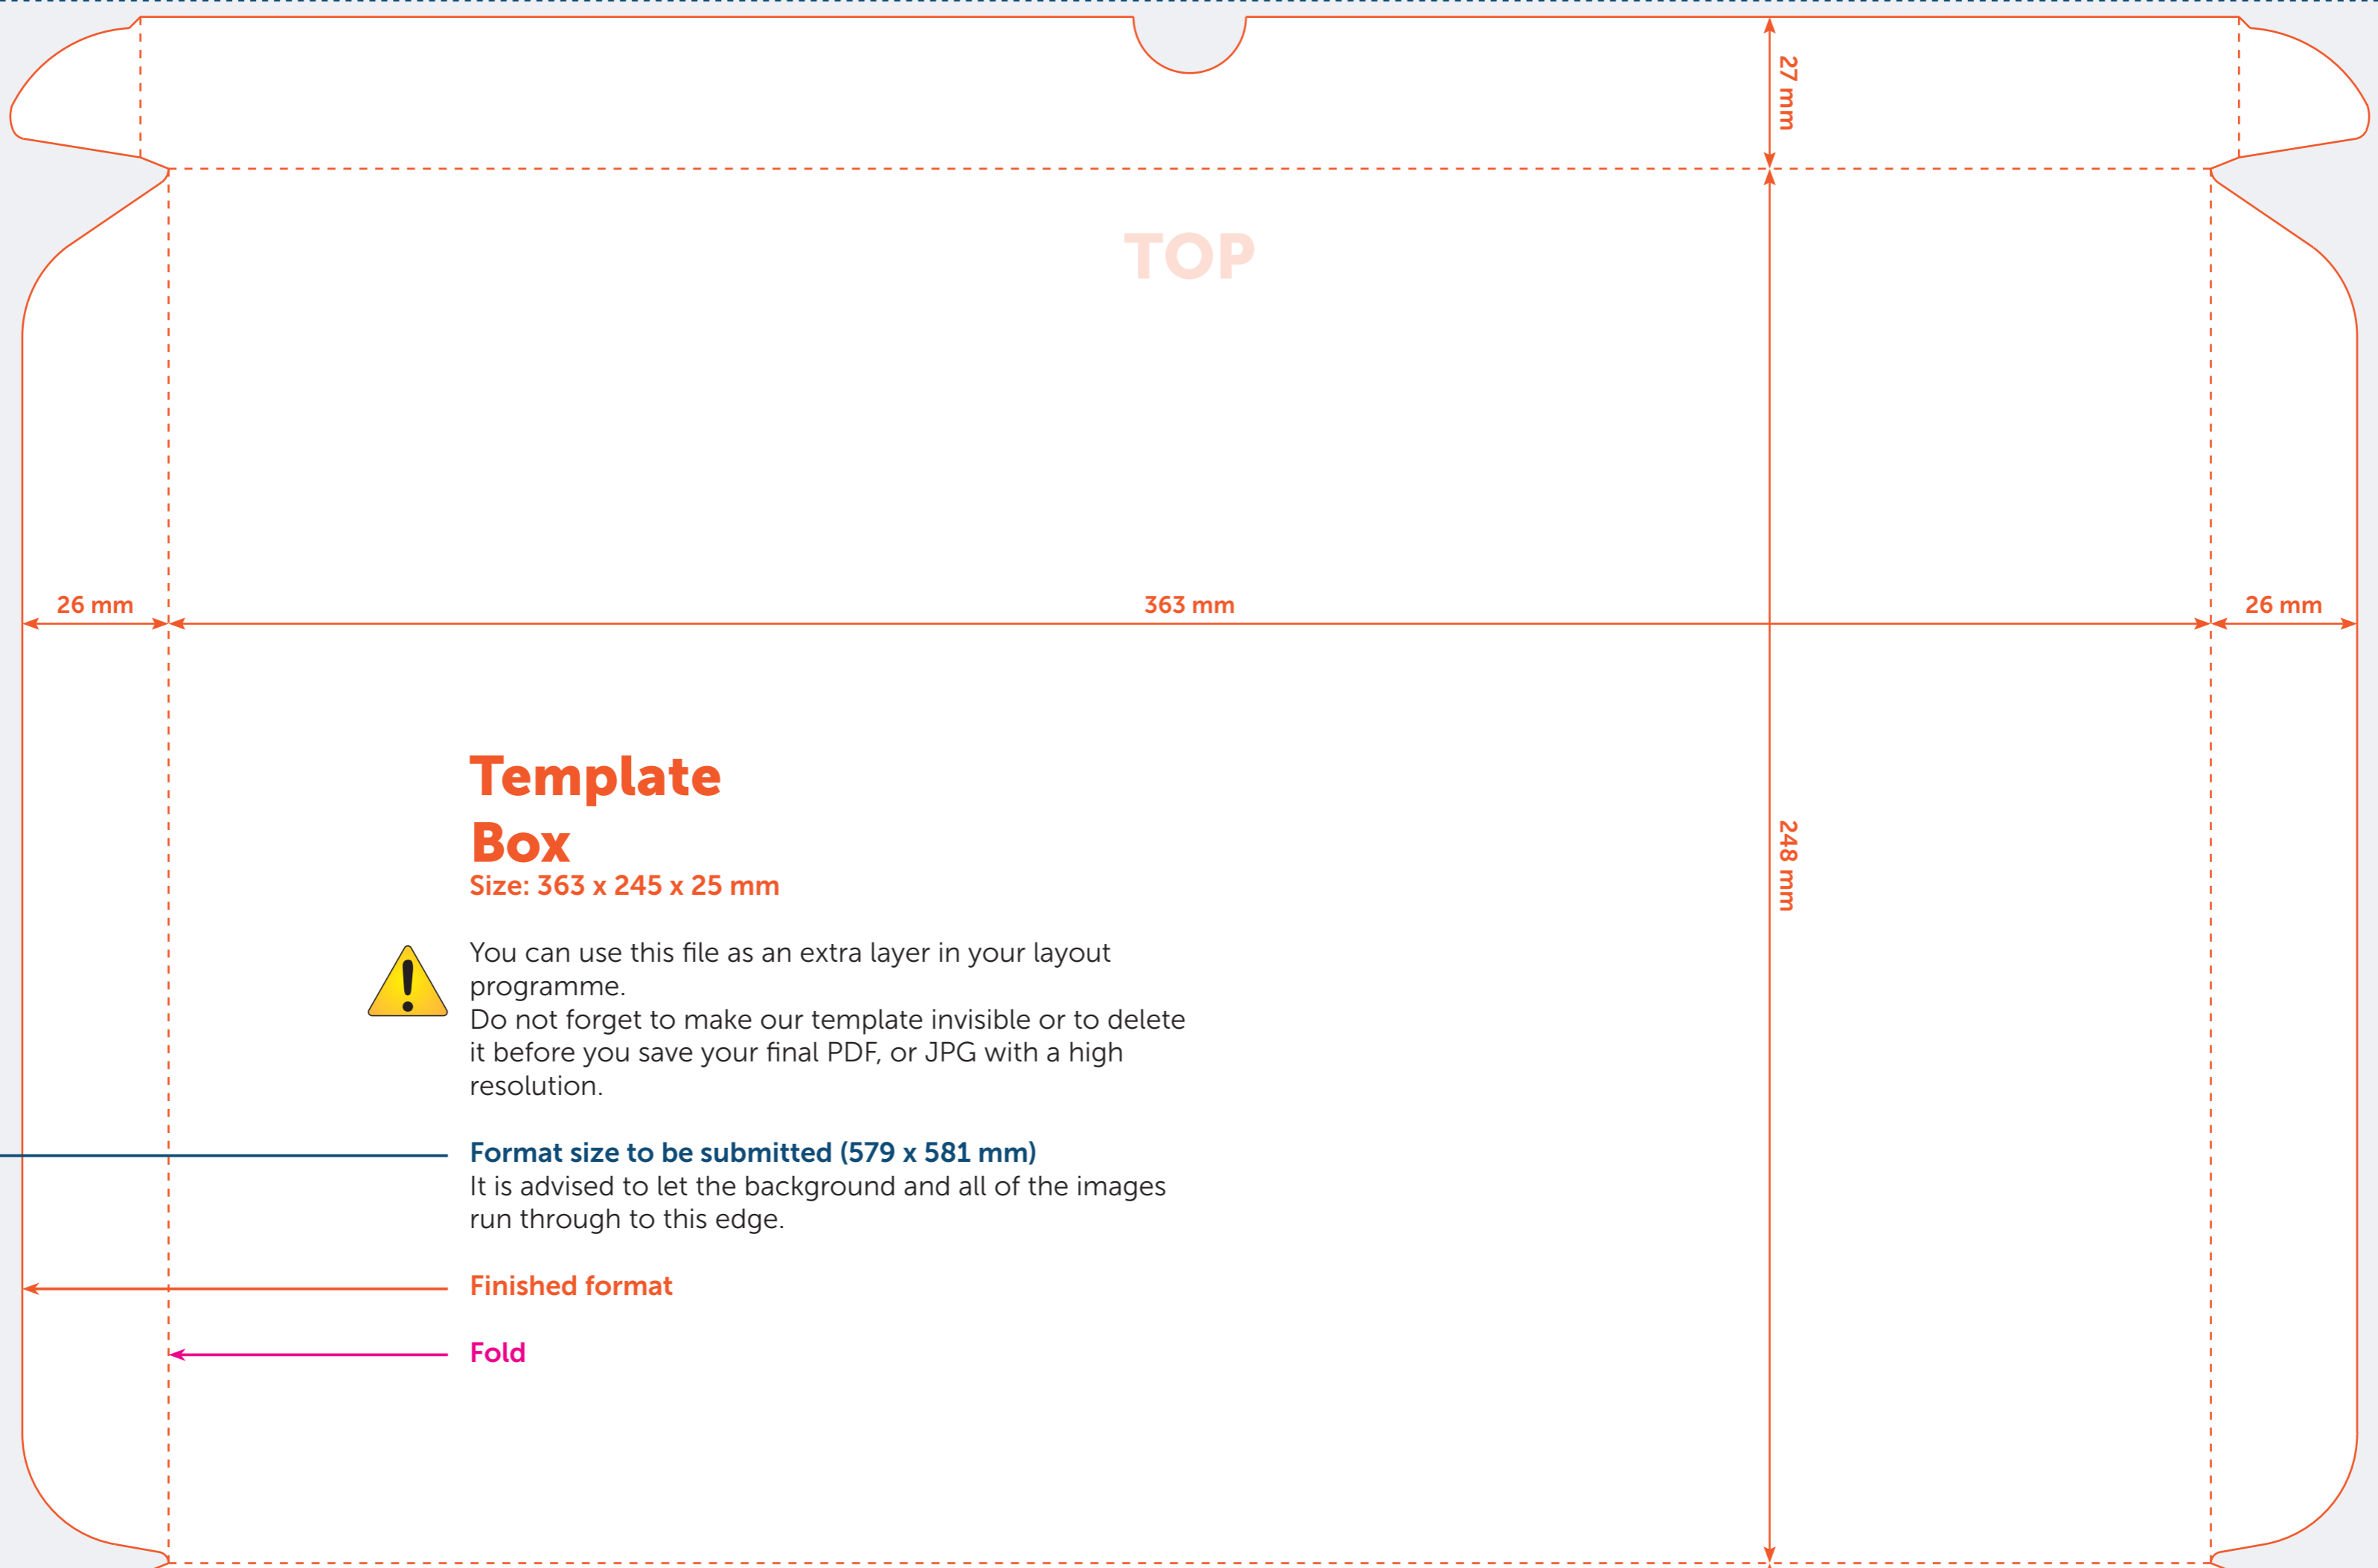

### Template Box

Size: 363 x 245 x 25 mm

You can use this file as an extra layer in your layout programme. Do not forget to make our template invisible or to delete it before you save your final PDF, or JPG with a high resolution.

#### Format size to be submitted (579 x 581 mm)

It is advised to let the background and all of the images run through to this edge.

Finished format

Fold

## Template Box

Size: 363 x 245 x 25 mm

You can use this file as an extra layer in your layout programme. Do not forget to make our template invisible or to delete it before you save your final PDF, or JPG with a high resolution.

### Format size to be submitted (579 x 581 mm)

It is advised to let the background and all of the images run through to this edge.

Finished format

Fold