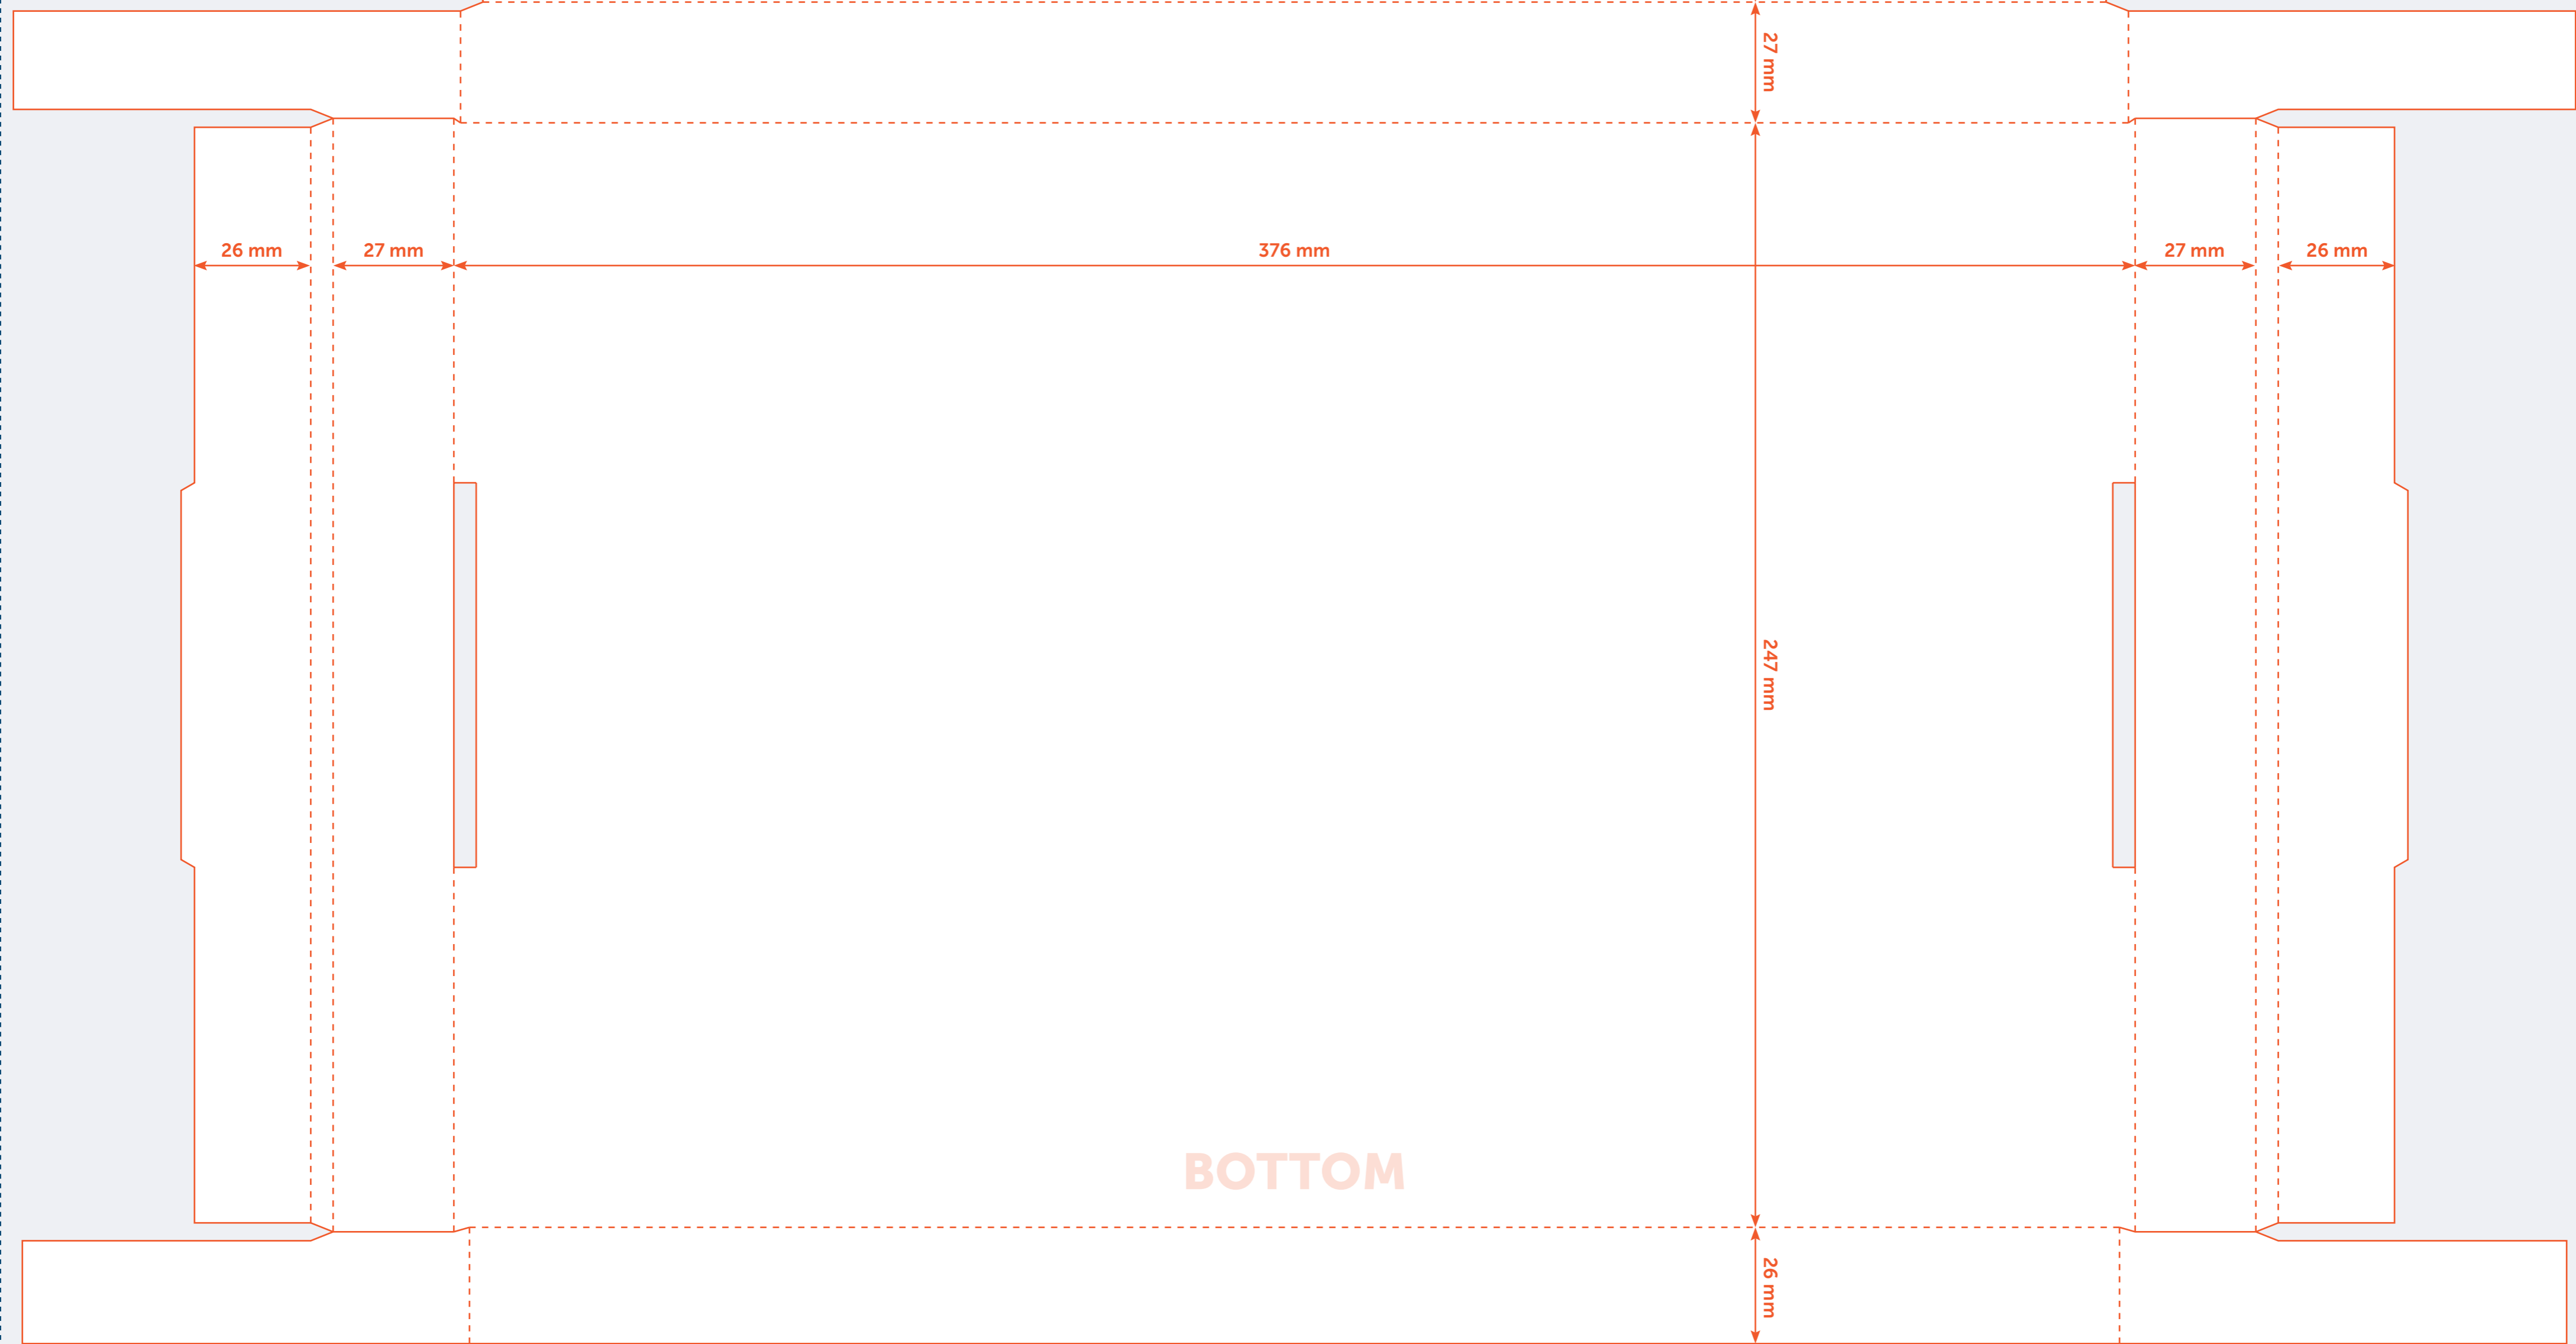

### Template Box

Size: 363 x 245 x 25 mm

You can use this file as an extra layer in your layout programme. Do not forget to make our template invisible or to delete it before you save your final PDF, or JPG with a high resolution.

#### Format size to be submitted (579 x 581 mm)

It is advised to let the background and all of the images run through to this edge.

Finished format

Fold

## Template Box

Size: 363 x 245 x 25 mm

You can use this file as an extra layer in your layout programme. Do not forget to make our template invisible or to delete it before you save your final PDF, or JPG with a high resolution.

### Format size to be submitted (579 x 581 mm)

It is advised to let the background and all of the images run through to this edge.

Finished format

Fold