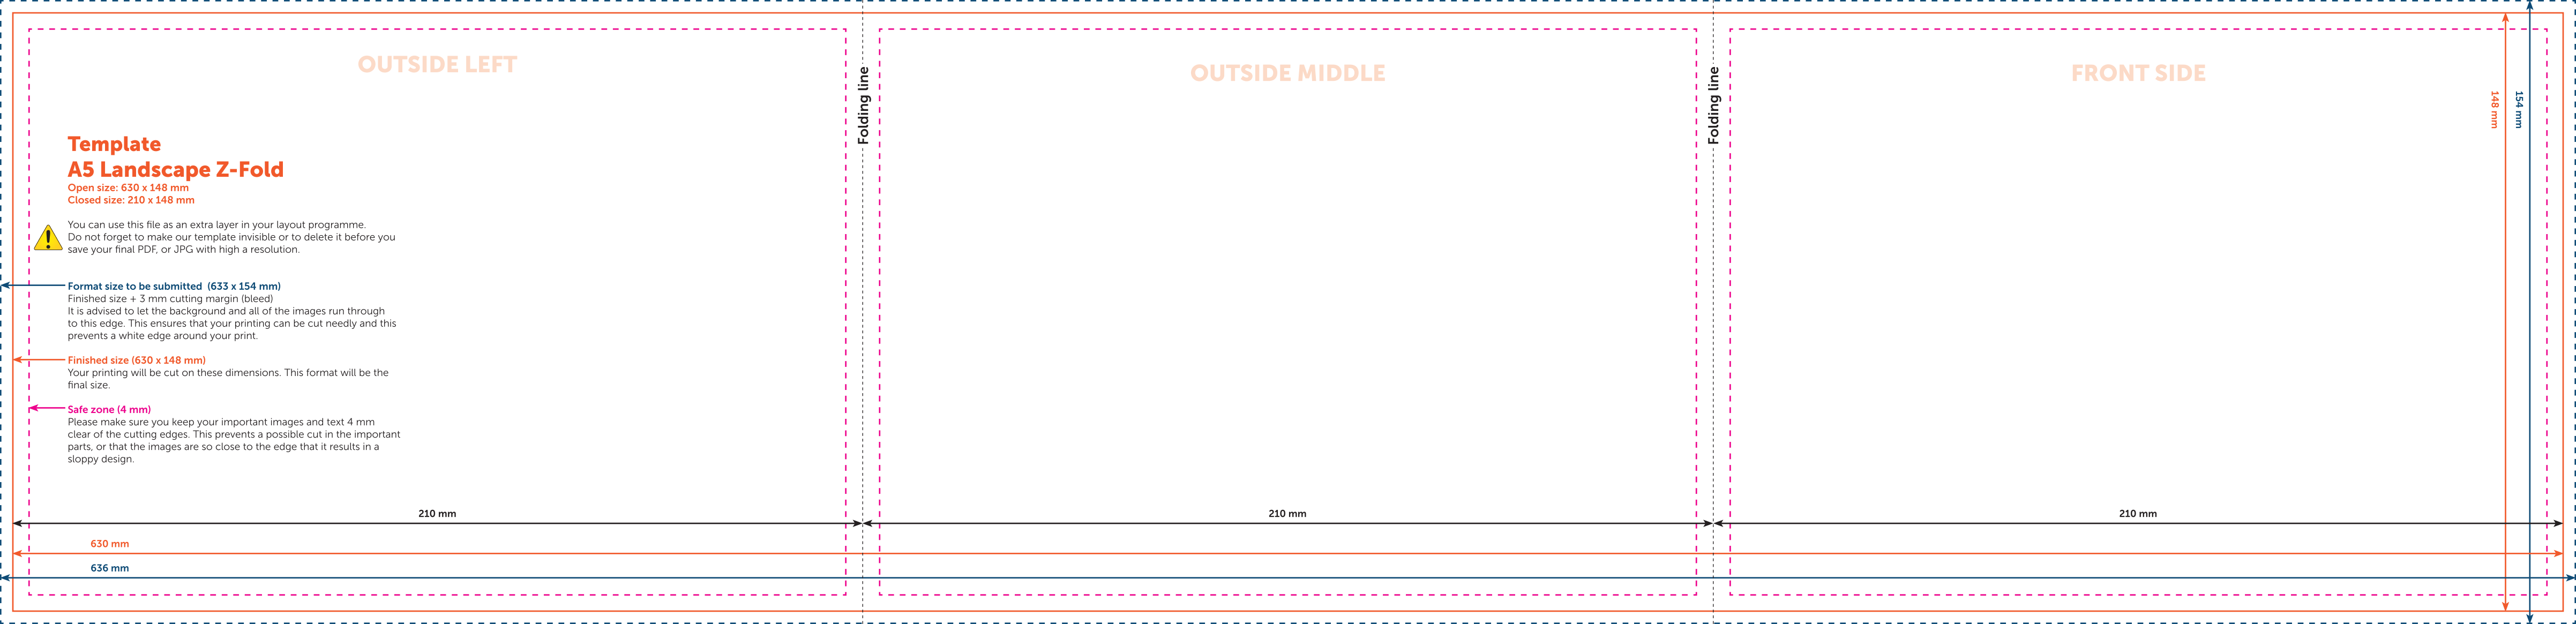

OUTSIDE LEFT

Template A5 Landscape Z-Fold

Open size: 630 x 148 mm
Closed size: 210 x 148 mm

You can use this file as an extra layer in your layout programme.
Do not forget to make our template invisible or to delete it before you save your final PDF, or JPG with high a resolution.

210 mm

630 mm

636 mm

OUTSIDE MIDDLE

Folding line

210 mm

Folding line

FRONT SIDE

148 mm

154 mm

210 mm

INSIDE LEFT

Template A5 Landscape Z-Fold

Open size: 630 x 148 mm
Closed size: 210 x 148 mm

You can use this file as an extra layer in your layout programme.
Do not forget to make our template invisible or to delete it before you save your final PDF, or JPG with high a resolution.

Finished size (630 x 148 mm)

Your printing will be cut on these dimensions. This format will be the final size.

Safe zone (4 mm)

Please make sure you keep your important images and text 4 mm clear of the cutting edges. This prevents a possible cut in the important parts, or that the images are so close to the edge that it results in a sloppy design.