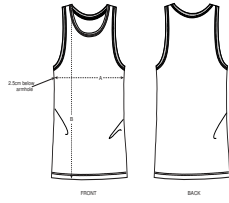

MEN TANK TOPS
STTM543 - STANLEY SPECTER

The men's tank top

Fitted

- Sleeveless
- 1x1 rib binding at neck collar and armhole with narrow double topstitch
- Inside back neck tape in self fabric
- Bottom hem with narrow double topstitch

DARK HEATHER GREY

HEATHER GREY

Shell : Single Jersey , 100% Cotton - Organic Ring Spun Combed , Fabric washed , 155 GSM

Printing Specifications

For suitable print techniques, please download our printing guide

Certifications & memberships

Wash Instructions

Wash similar colours together, do not iron on print, wash and iron inside out.

SIZES		S	M	L	XL	XXL
A	Half Chest	48	51	54	57	60
B	Body Length	70	72	74	76	78