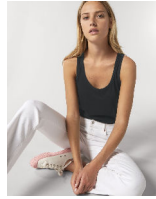

MEN TANK TOPS
STTM543 - STANLEY SPECTER

The men's tank top

Fitted

- Sleeveless
- 1x1 rib binding at neck collar and armhole with narrow double topstitch
- Inside back neck tape in self fabric
- Bottom hem with narrow double topstitch

Combo options

Stella Dreamer

WHITES

WHITE

COLORS

BLACK

FRENCH NAVY

ESSENTIAL HEATHERS

DARK HEATHER GREY

HEATHER GREY

Shell : Single Jersey , 100% Cotton - Organic Ring Spun Combed , Fabric washed , 155 GSM

Printing Specifications

For suitable print techniques, please download our printing guide