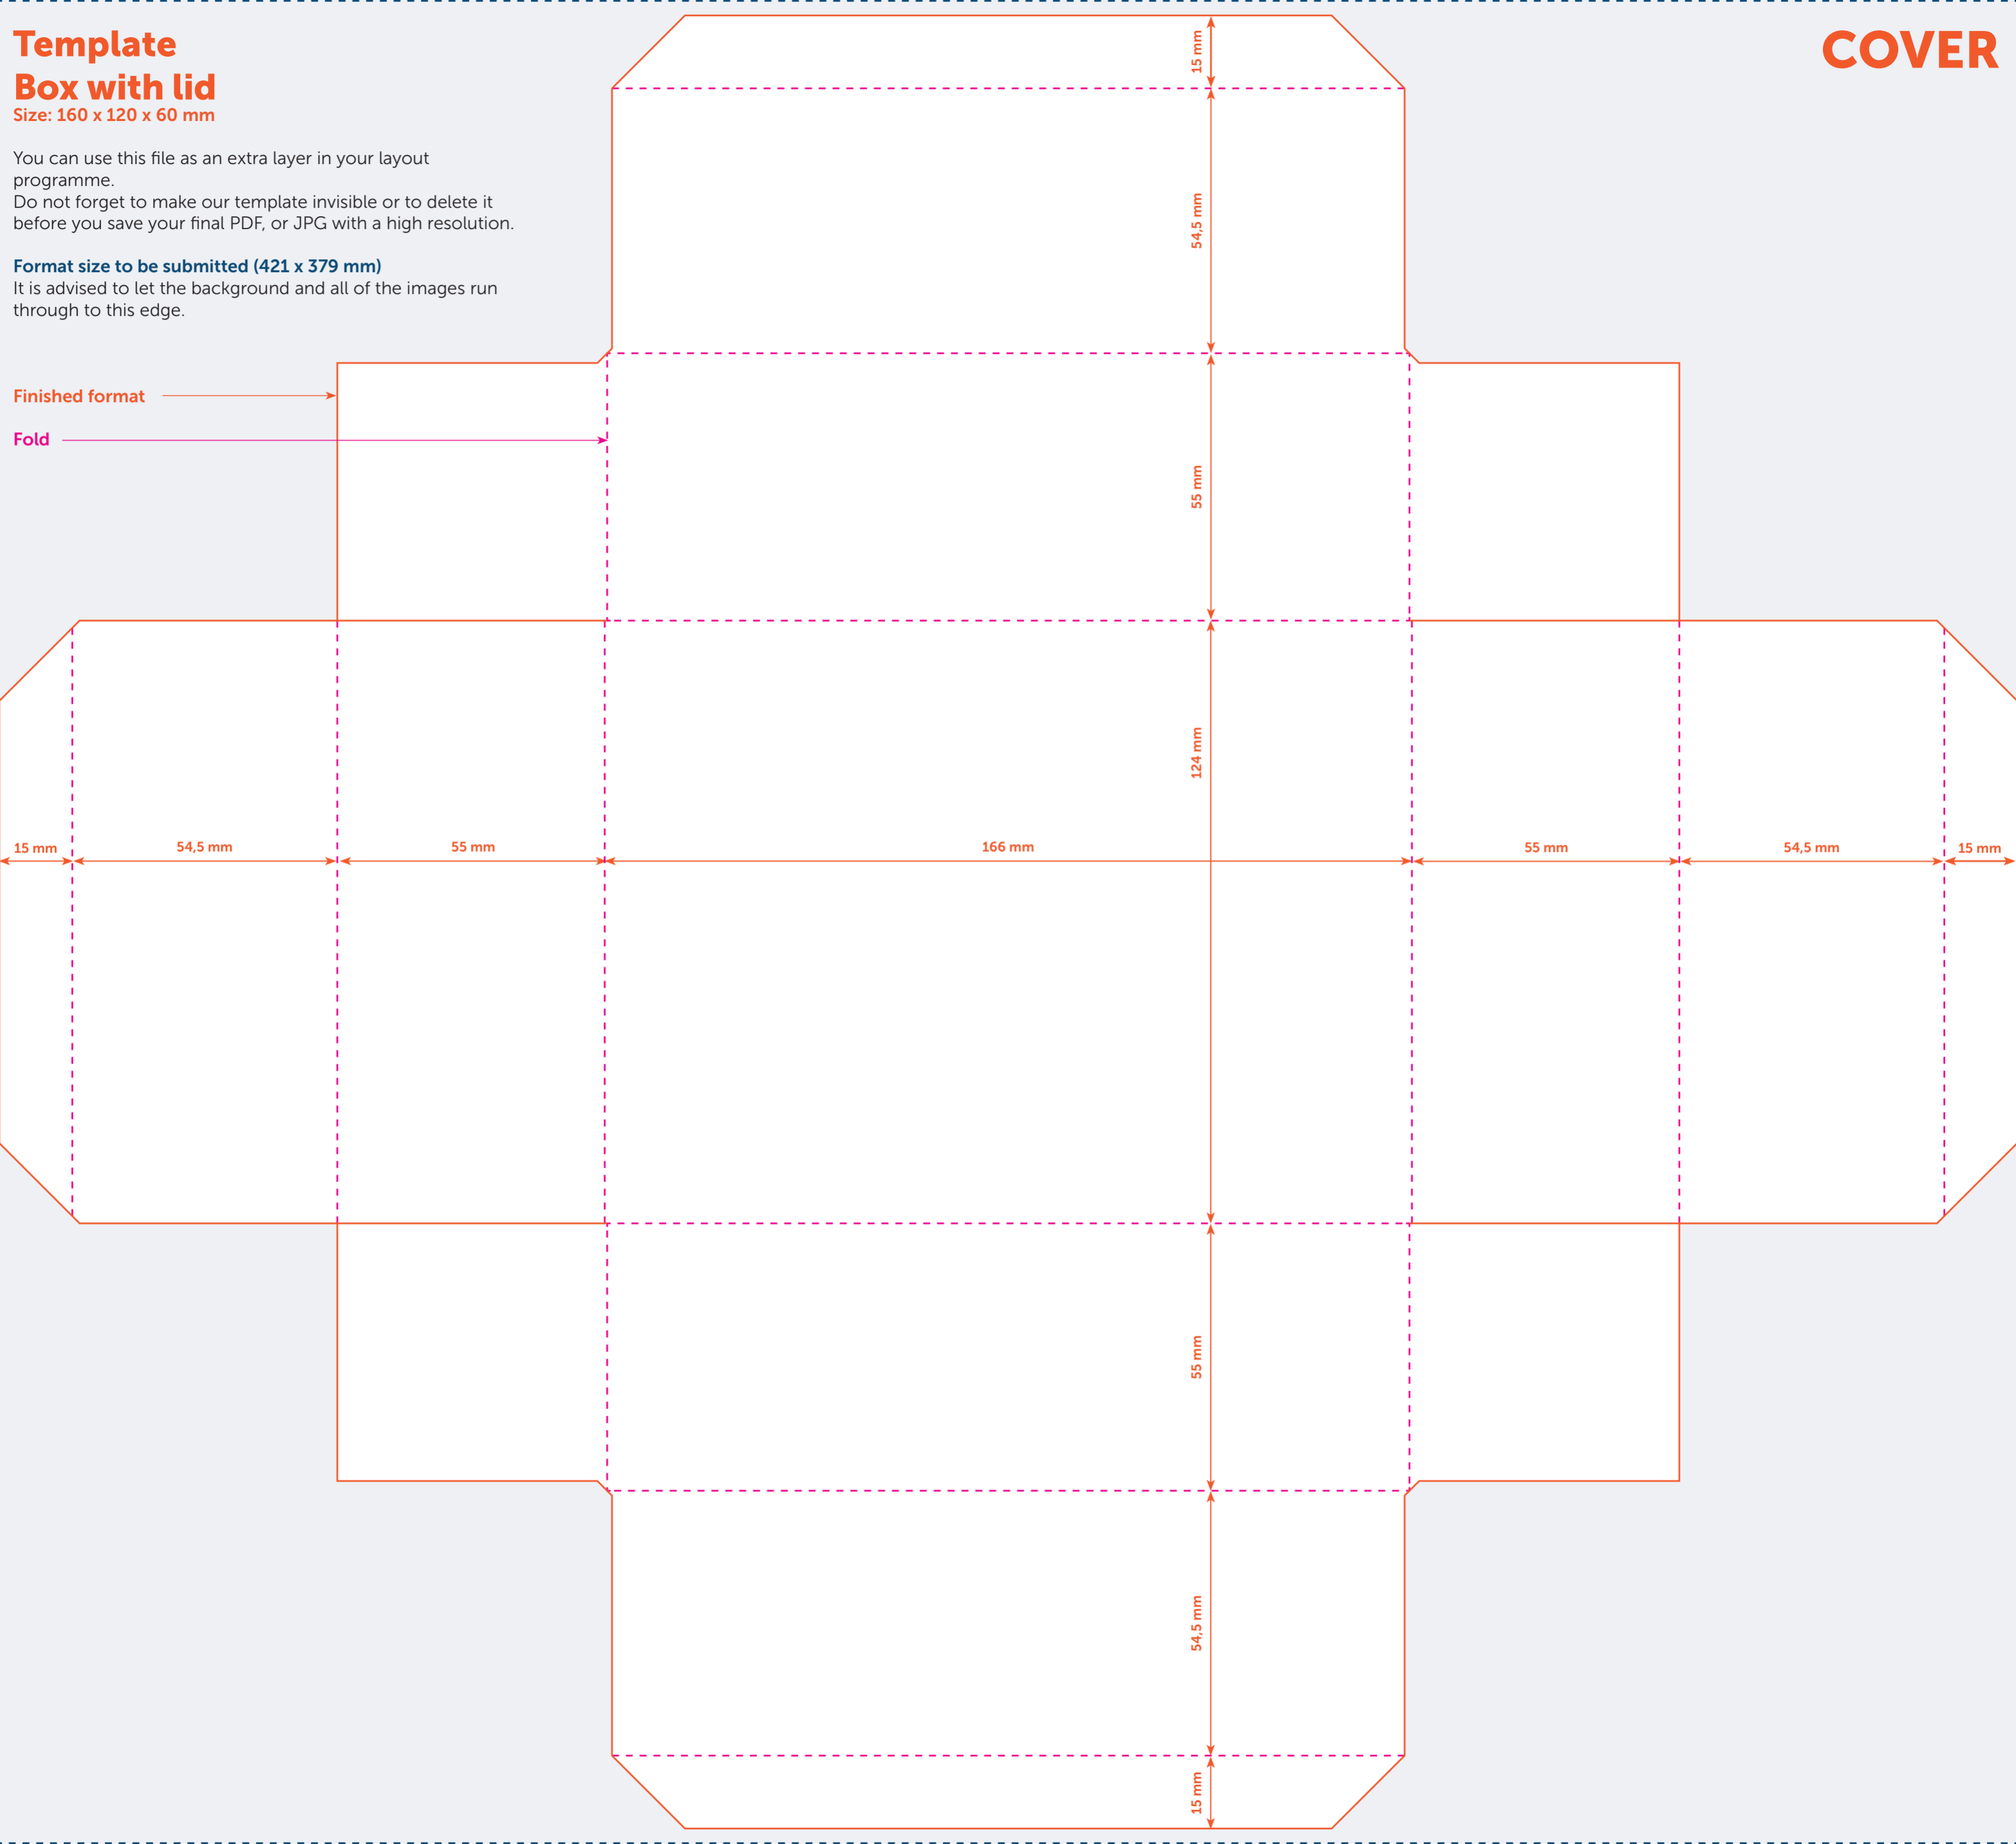

Template

Box with lid

Size: 160 x 120 x 60 mm

You can use this file as an extra layer in your layout programme.
Do not forget to make our template invisible or to delete it before you save your final PDF, or JPG with a high resolution.

Format size to be submitted (421 x 379 mm)

It is advised to let the background and all of the images run through to this edge.

Finished format →

Fold →

Template Box with lid

Size: 160 x 120 x 60 mm

You can use this file as an extra layer in your layout programme.
Do not forget to make our template invisible or to delete it before you save your final PDF, or JPG with a high resolution.

Format size to be submitted (432 x 391 mm)

It is advised to let the background and all of the images run through to this edge.

Finished format →

Fold →