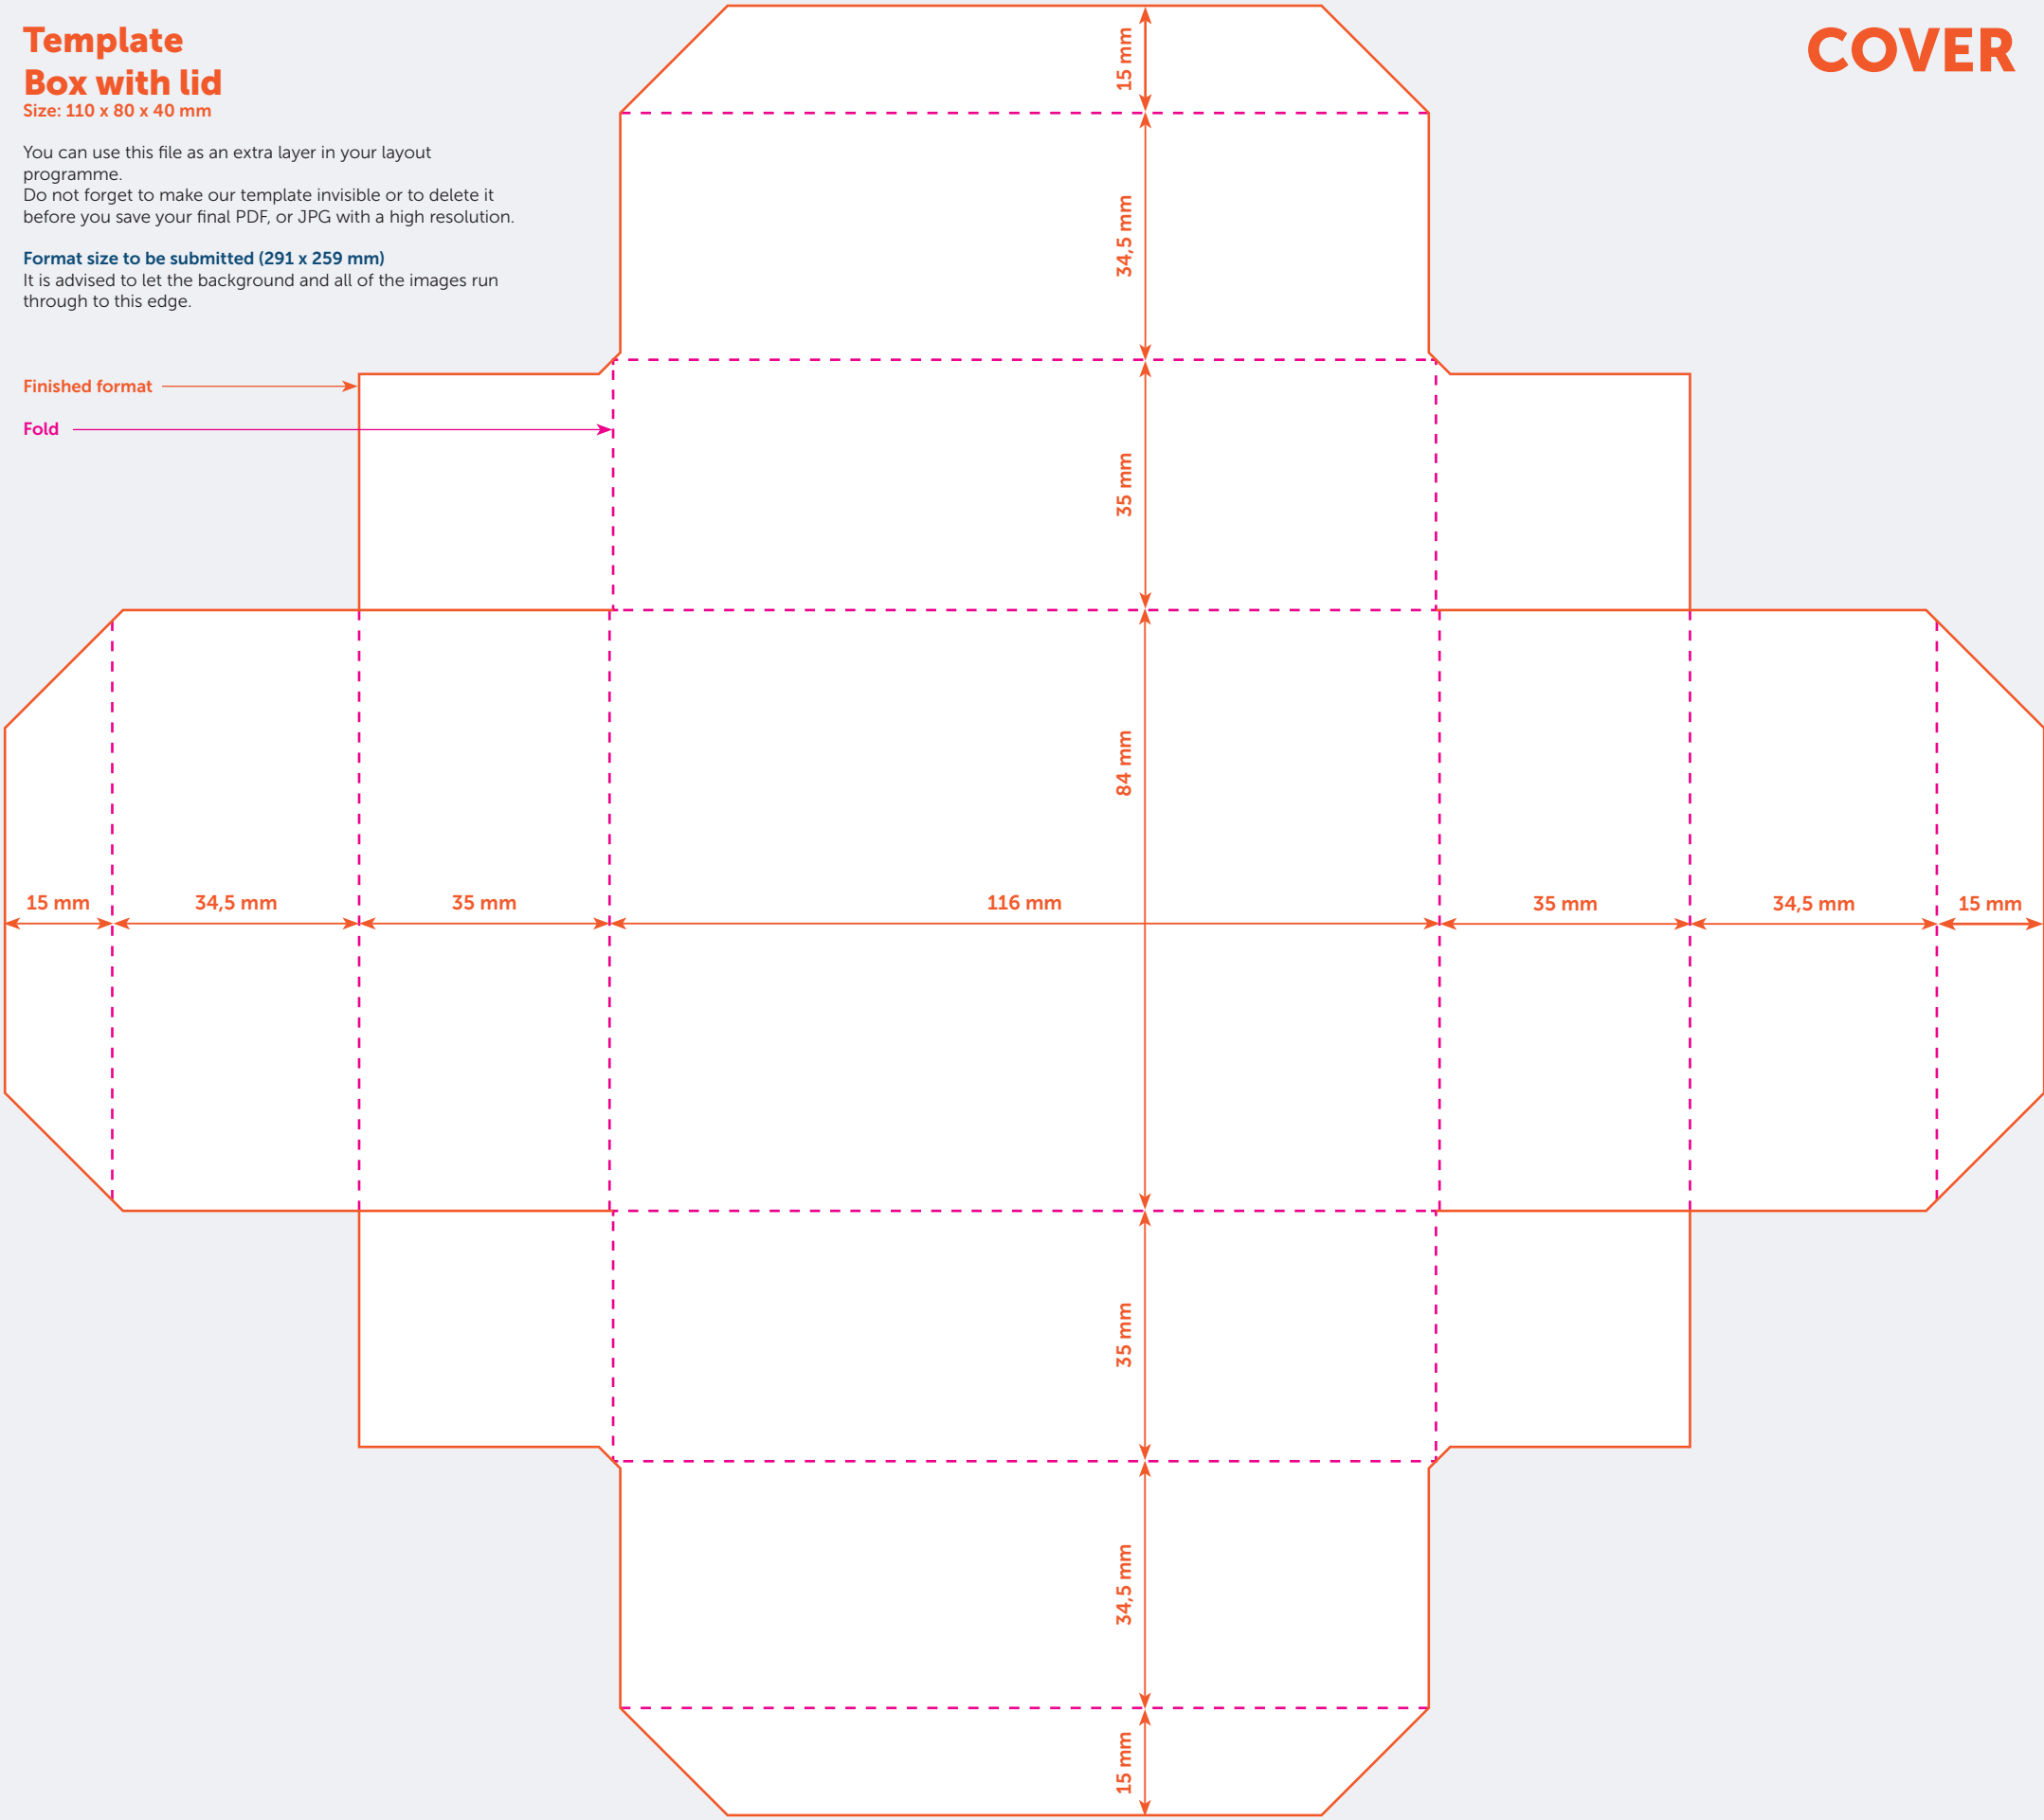

Template Box with lid

Size: 110 x 80 x 40 mm

You can use this file as an extra layer in your layout programme.
Do not forget to make our template invisible or to delete it before you save your final PDF, or JPG with a high resolution.

Format size to be submitted (291 x 259 mm)

It is advised to let the background and all of the images run through to this edge.

COVER

Finished format →

Fold →

15 mm 34,5 mm 35 mm 116 mm 35 mm 34,5 mm 15 mm

15 mm
34,5 mm
35 mm
84 mm
35 mm
34,5 mm
15 mm

Format size to be submitted (302 x 271 mm)

It is advised to let the background and all of the images run through to this edge.

BOTTOM

Finished format

Fold