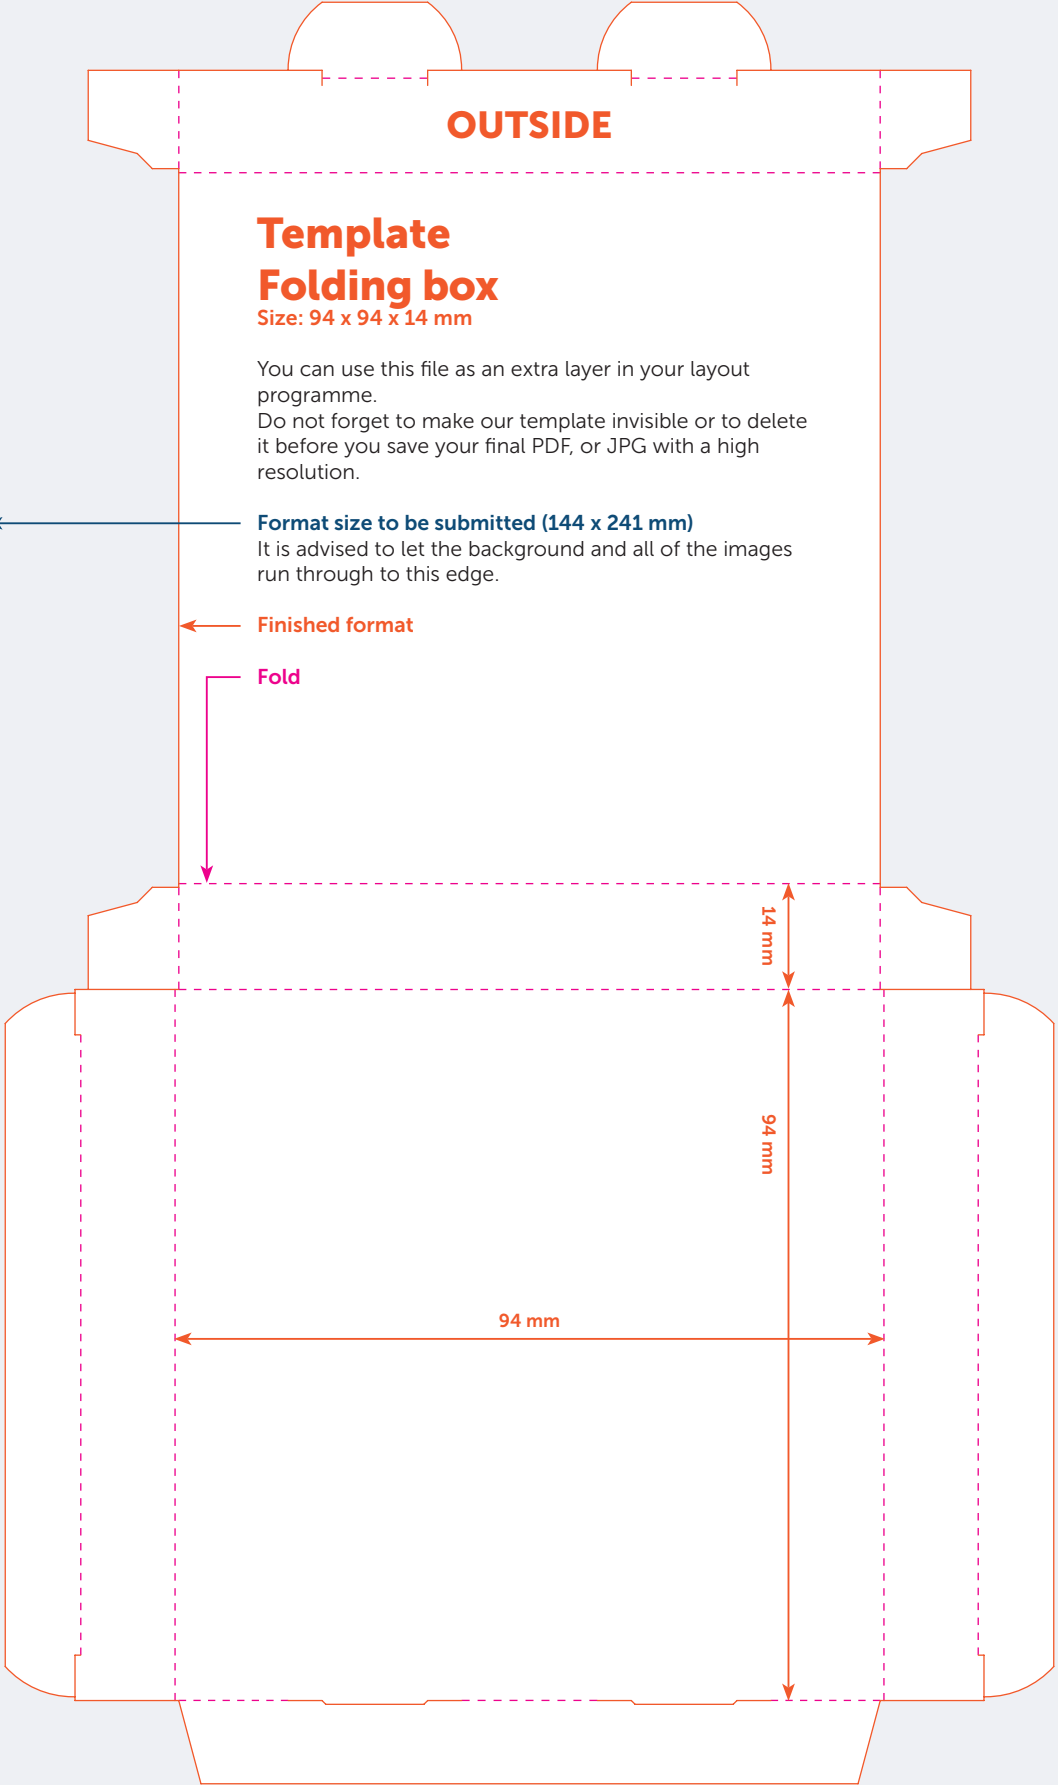

## Template Folding box

Size: 94 x 94 x 14 mm

You can use this file as an extra layer in your layout programme.  
Do not forget to make our template invisible or to delete it before you save your final PDF, or JPG with a high resolution.

### Format size to be submitted (144 x 241 mm)

It is advised to let the background and all of the images run through to this edge.

← Finished format

← Fold

14 mm

94 mm

94 mm

**INSIDE**

### Format size to be submitted (144 x 241 mm)

It is advised to let the background and all of the images run through to this edge.

← Finished format

← Fold

14 mm

94 mm

94 mm