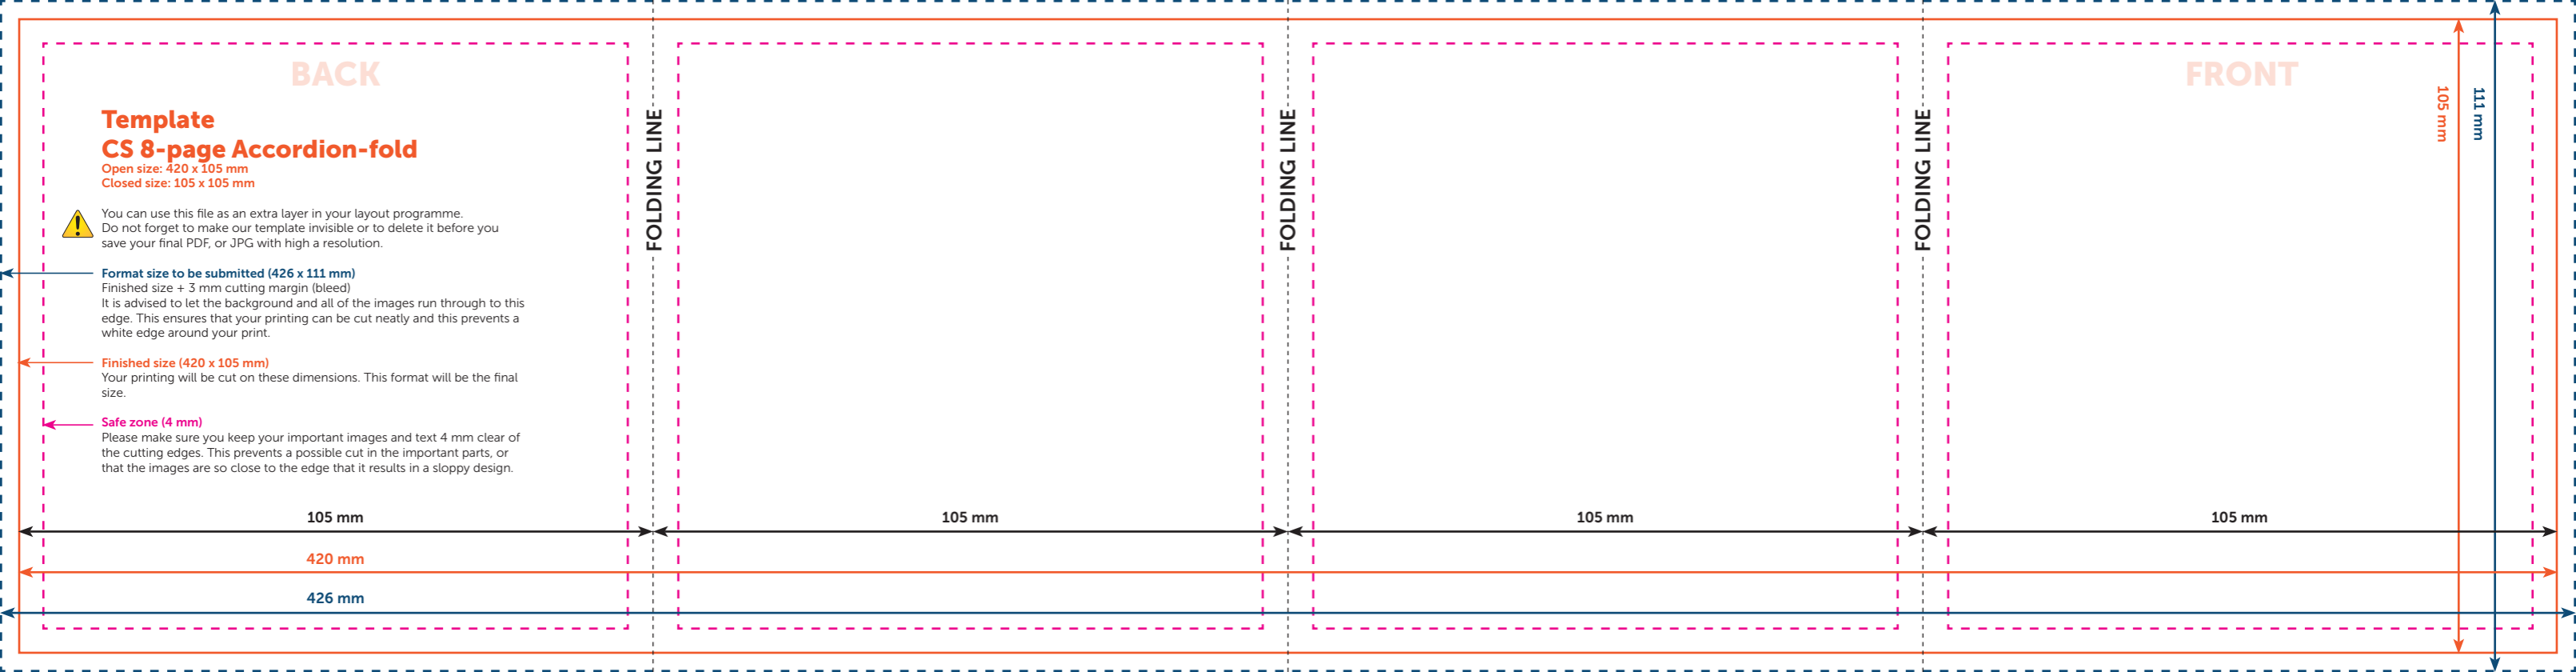

BACK

Template CS 8-page Accordion-fold

Open size: 420 x 105 mm
Closed size: 105 x 105 mm

You can use this file as an extra layer in your layout programme.
Do not forget to make our template invisible or to delete it before you save your final PDF, or JPG with high a resolution.

Format size to be submitted (426 x 111 mm)

Finished size + 3 mm cutting margin (bleed)
It is advised to let the background and all of the images run through to this edge. This ensures that your printing can be cut neatly and this prevents a white edge around your print.

Finished size (420 x 105 mm)

Your printing will be cut on these dimensions. This format will be the final size.

Safe zone (4 mm)

Please make sure you keep your important images and text 4 mm clear of the cutting edges. This prevents a possible cut in the important parts, or that the images are so close to the edge that it results in a sloppy design.

105 mm

420 mm

426 mm

105 mm

FOLDING LINE

105 mm

FOLDING LINE

105 mm

FRONT

105 mm

111 mm