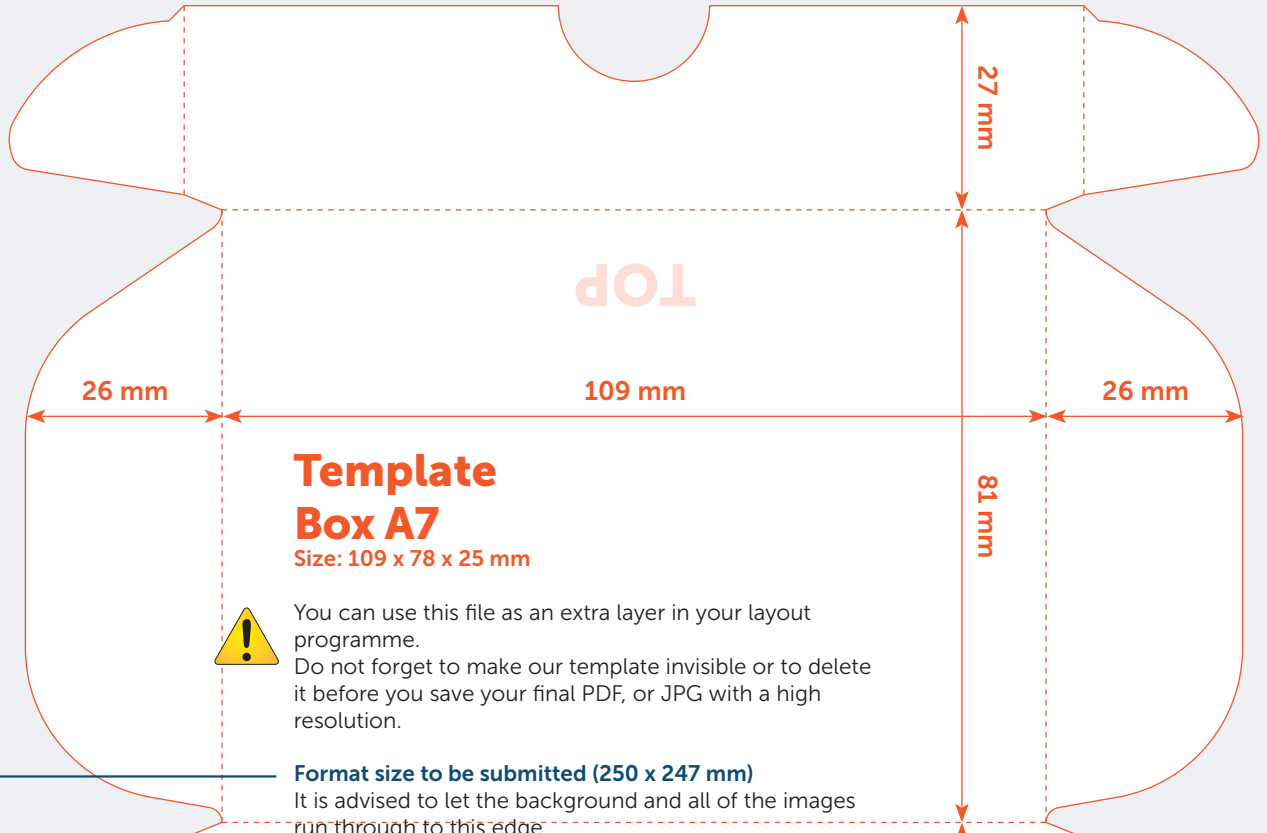

OUTSIDE

Format size to be submitted (250 x 247 mm)

It is advised to let the background and all of the images run through to this edge.

INSIDE

Format size to be submitted (250 x 247 mm)

It is advised to let the background and all of the images run through to this edge.