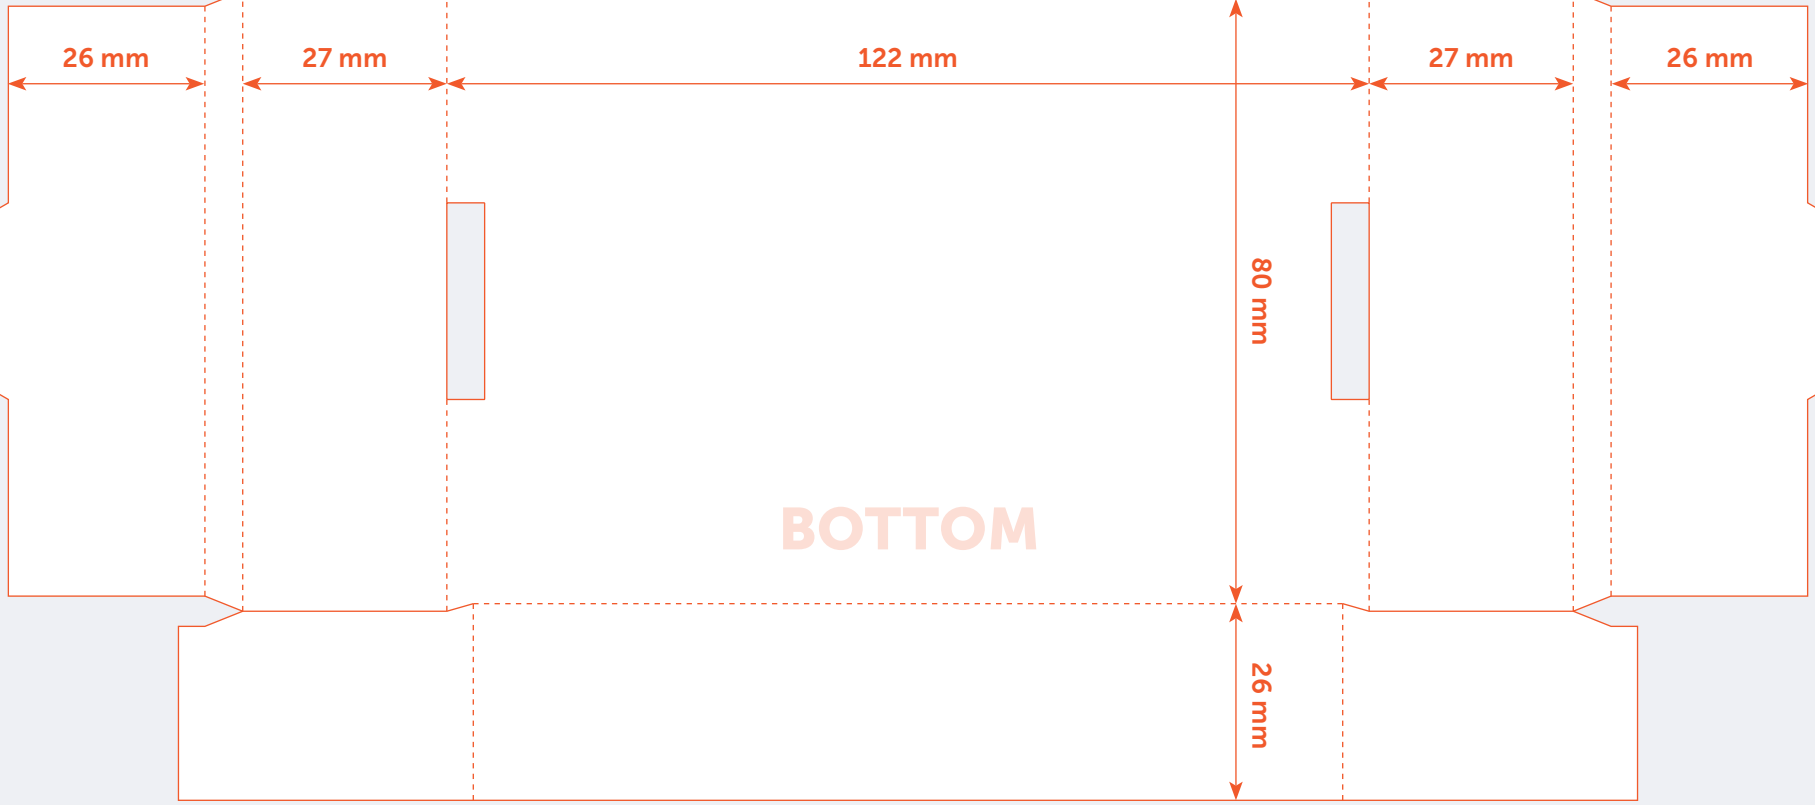

OUTSIDE

Format size to be submitted (250 x 247 mm)

It is advised to let the background and all of the images run through to this edge.

INSIDE

Format size to be submitted (250 x 247 mm)

It is advised to let the background and all of the images run through to this edge.