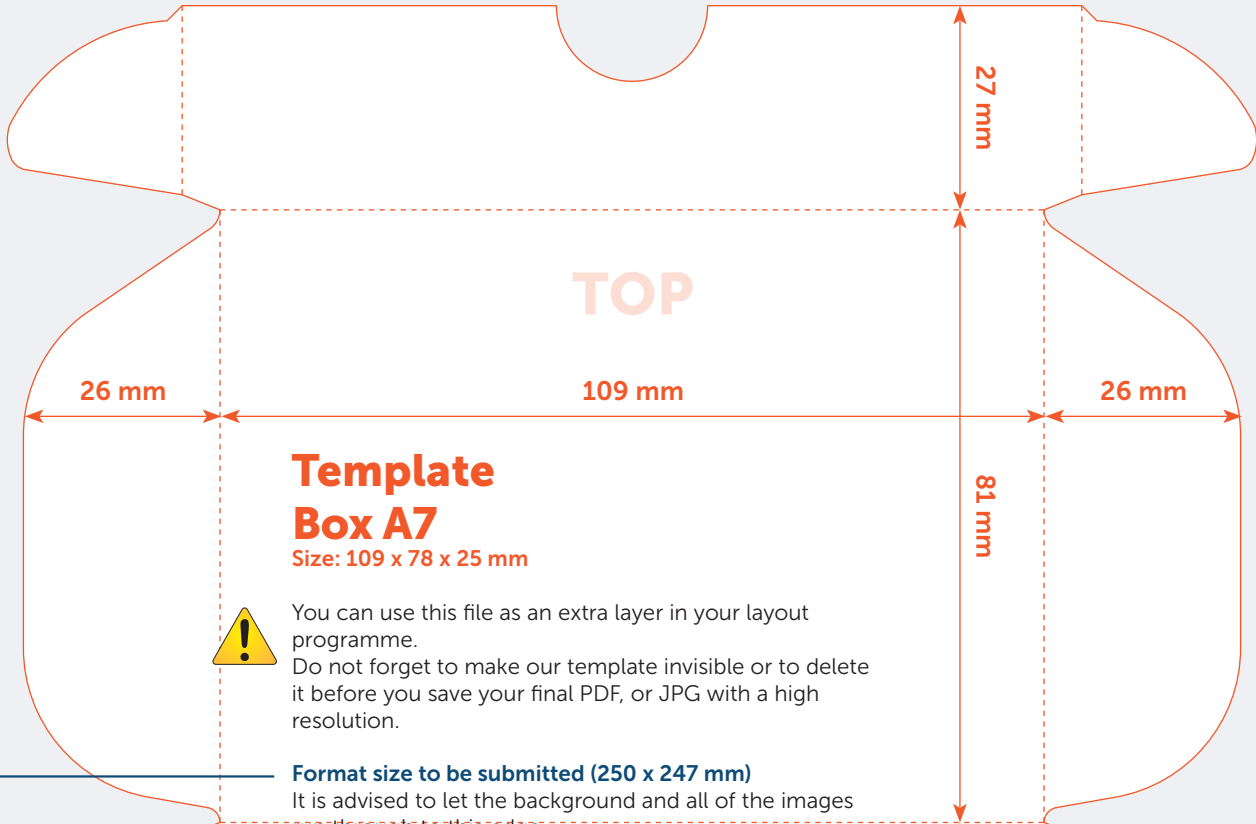

OUTSIDE

Format size to be submitted (250 x 247 mm)

It is advised to let the background and all of the images run through to this edge.

INSIDE

Format size to be submitted (250 x 247 mm)

It is advised to let the background and all of the images run through to this edge.