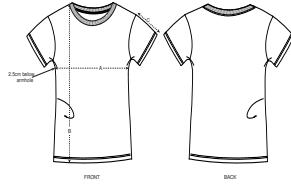

WOMEN T-SHIRTS
STTW032 - STELLA EXPRESSER

The iconic women's fitted t-shirt

Fitted

- Set-in sleeve
- 1x1 rib at neck collar
- Inside back neck tape in self fabric
- Sleeve hem and bottom hem with narrow double topstitch

Combo options

WHITES

COLORS

ESSENTIAL HEATHERS

SPECIAL HEATHERS

Shell : Single Jersey, 100% Cotton - Organic Ring Spun Combed, Fabric washed, 155 GSM

Printing Specifications

For suitable print techniques, please download our printing guide

Certifications & memberships

Wash Instructions

Wash similar colours together, do not iron on print, wash and iron inside out.

SIZES		XS	S	M	L	XL	XXL
A	Half Chest	42	44.5	47.5	50.5	53.5	56.5
B	Body Length	62	64	66	68	69	69
C	Sleeve Length	16	16	17	17	18	18