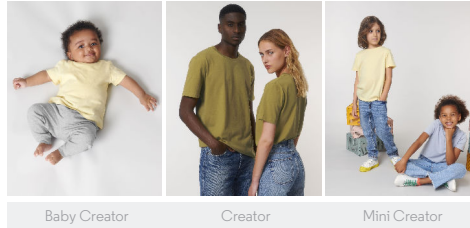

WOMEN T-SHIRTS
STTW032 - STELLA EXPRESSER

The iconic women's fitted t-shirt

Fitted

- Set-in sleeve
- 1x1 rib at neck collar
- Inside back neck tape in self fabric
- Sleeve hem and bottom hem with narrow double topstitch

Combo options

WHITES

COLORS

ESSENTIAL HEATHERS

SPECIAL HEATHERS

Shell : Single Jersey, 100% Cotton - Organic Ring Spun Combed, Fabric washed, 155 GSM

Printing Specifications

For suitable print techniques, please download our printing guide