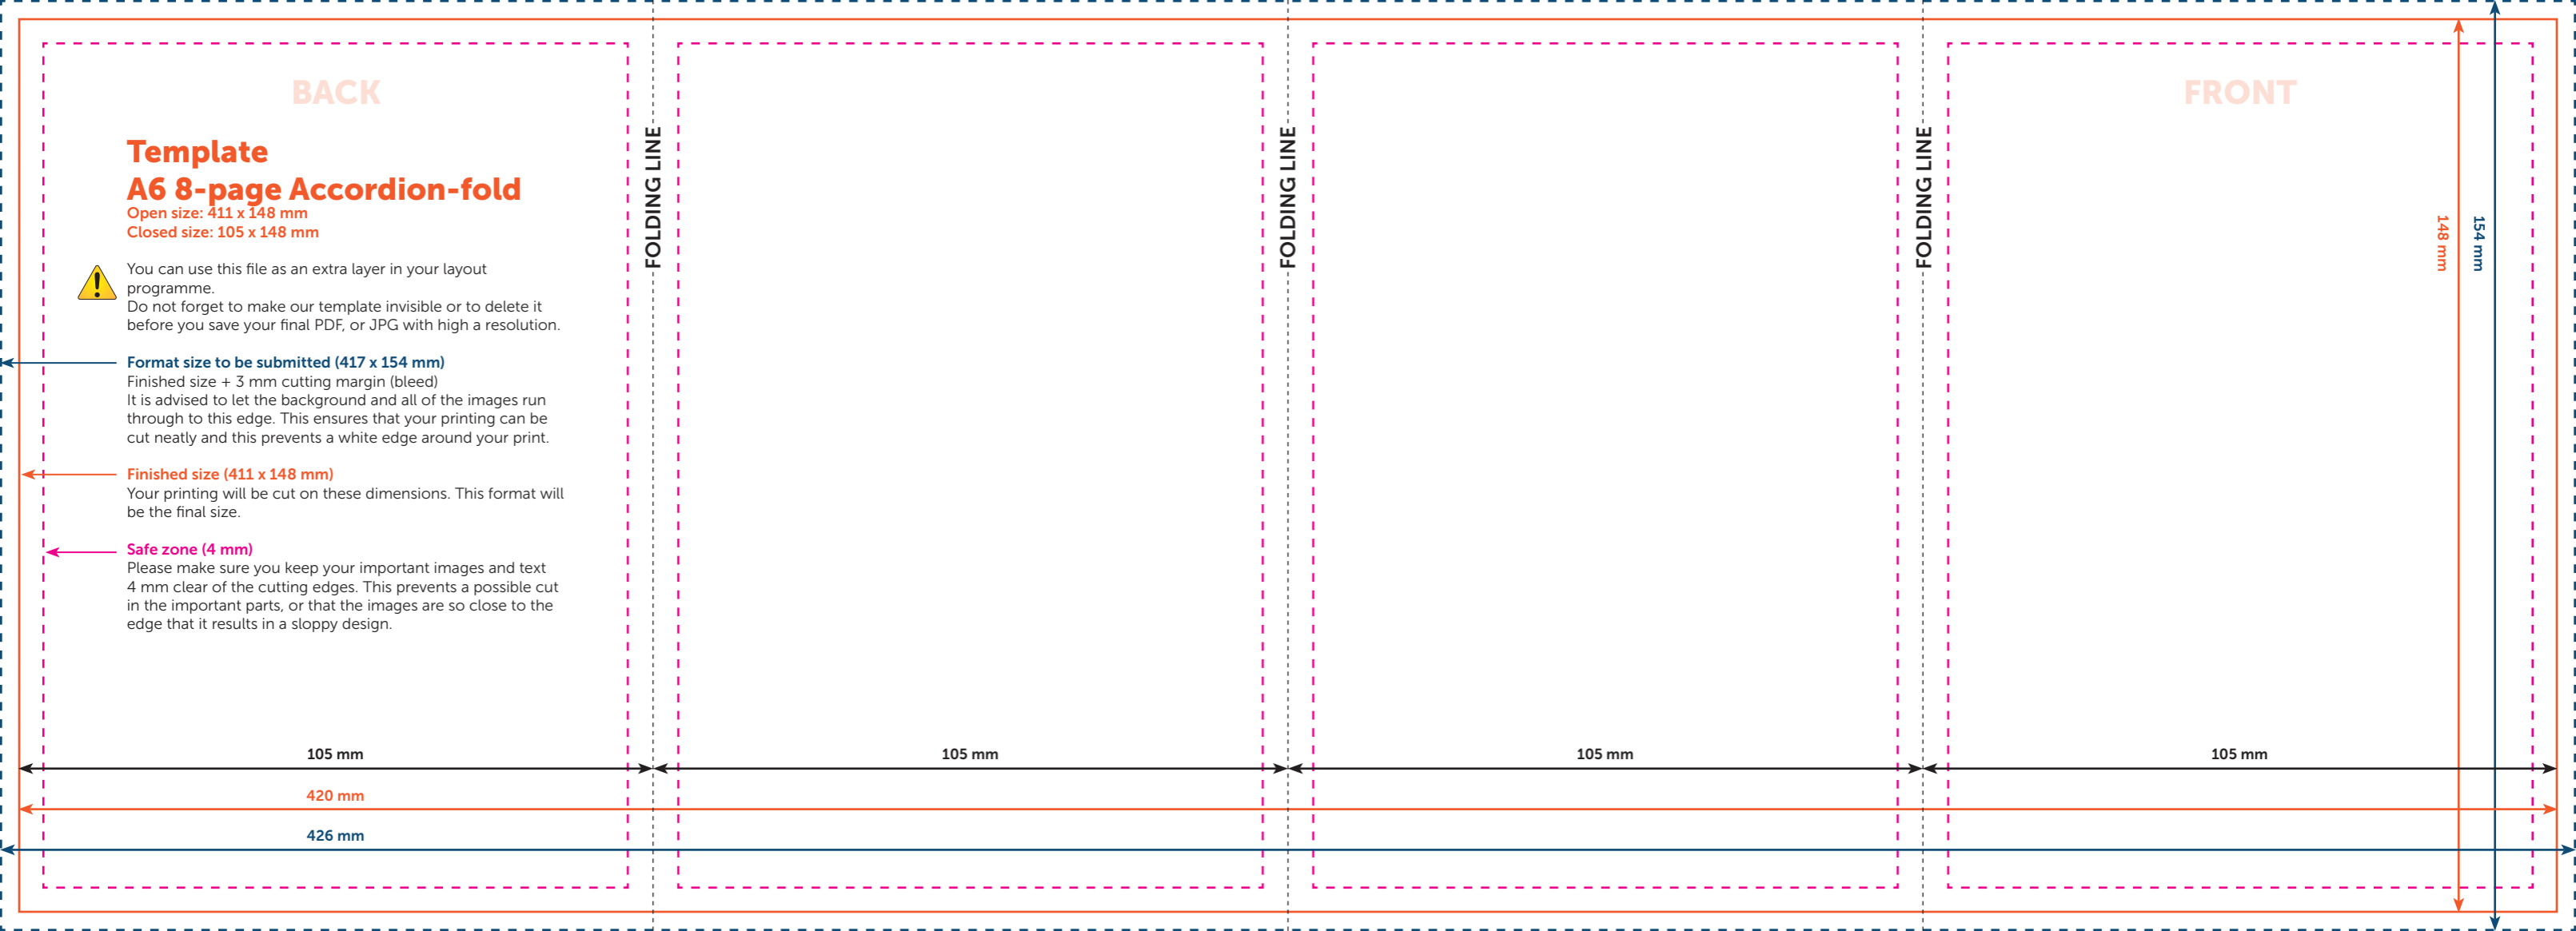

#### Safe zone (4 mm)

Please make sure you keep your important images and text 4 mm clear of the cutting edges. This prevents a possible cut in the important parts, or that the images are so close to the edge that it results in a sloppy design.

FOLDING LINE

FOLDING LINE

FOLDING LINE

FRONT

105 mm

105 mm

105 mm

105 mm

420 mm

426 mm

148 mm

154 mm

INSIDE

### A6 8-page Accordion-fold

Open size: 411 x 148 mm

Closed size: 105 x 148 mm

You can use this file as an extra layer in your layout programme.  
Do not forget to make our template invisible or to delete it before you save your final PDF, or JPG with high a resolution.