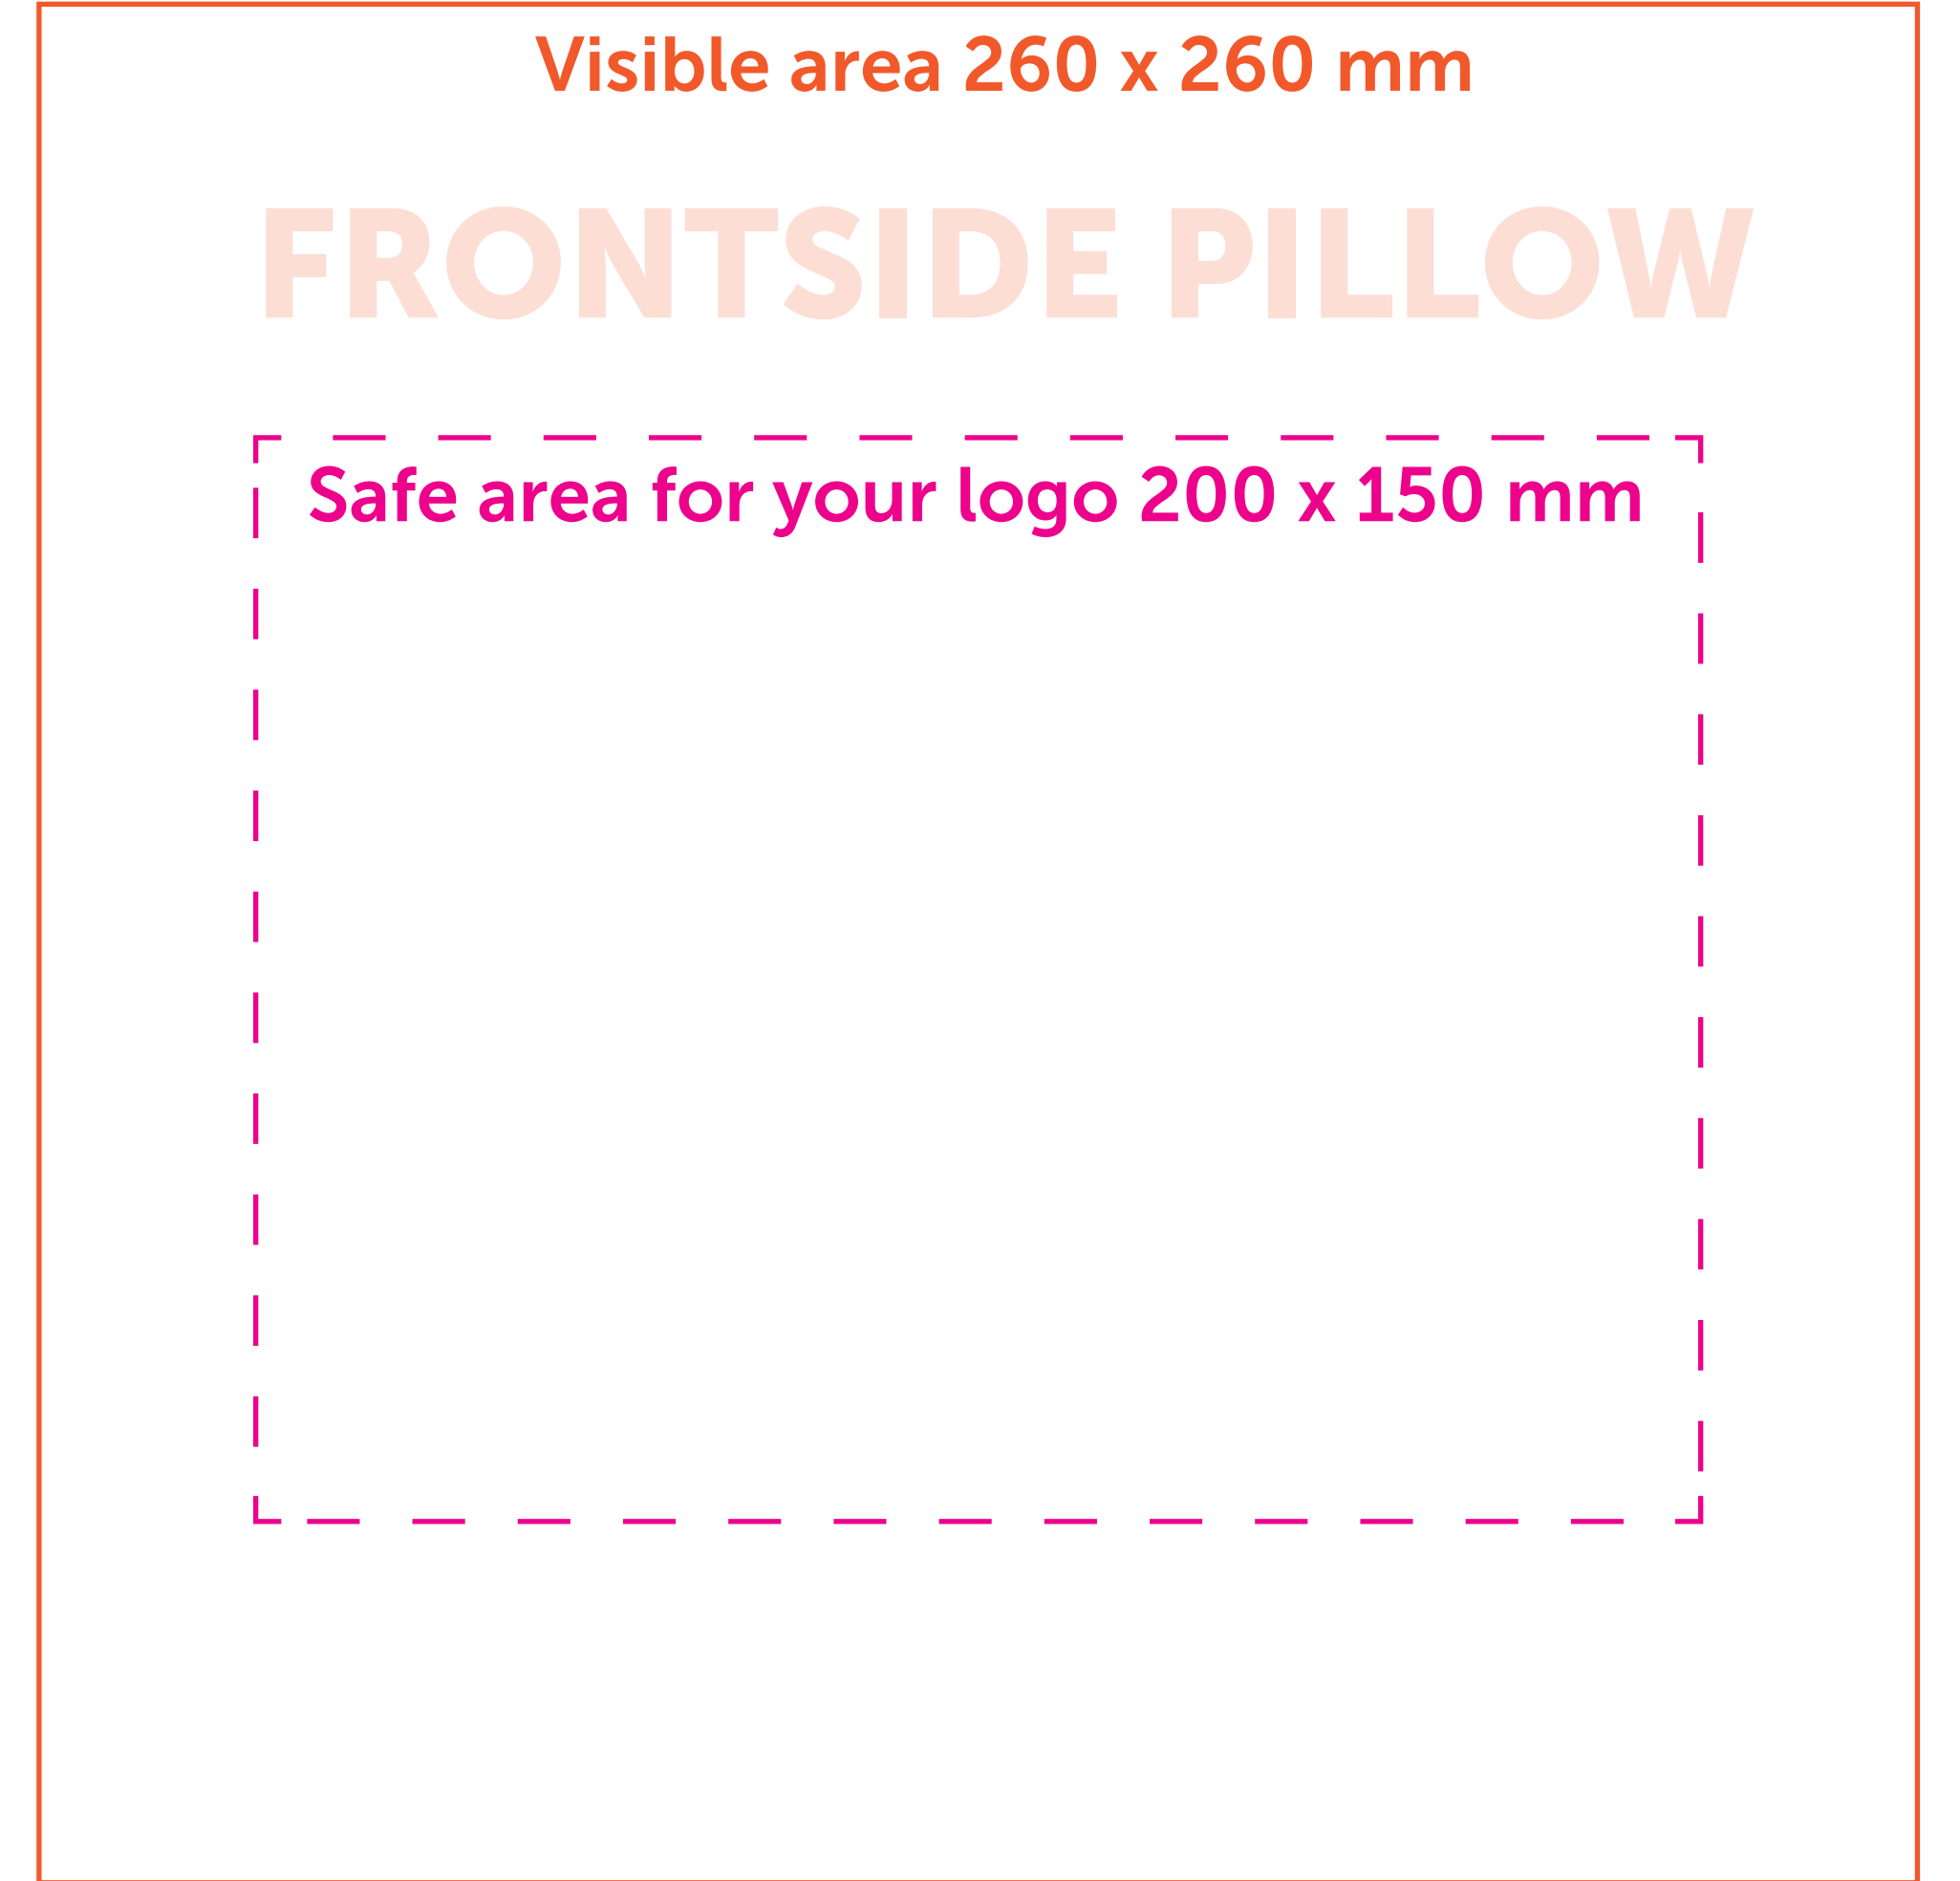

Size incl. bleed 485 x 1420 mm

SLEEVE

Visible area 425 x 1060 mm

Safe area for your logo 385 x 1000 mm

FRONTSIDE DECK CHAIR

SLEEVE

Size incl. bleed 300 x 300 mm

Visible area 260 x 260 mm

BACKSIDE PILLOW

Size incl. bleed 300 x 300 mm

Visible area 260 x 260 mm

FRONTSIDE PILLOW

Safe area for your logo 200 x 150 mm

Template Deck Chair + Pillow

Size: 121 x 58 x 7 cm

You can use this file as an extra layer in your layout programme. Do not forget to make our template invisible or to delete it before you save your final PDF, or JPG with high a resolution.

Format size to be submitted (1420 x 800 mm)