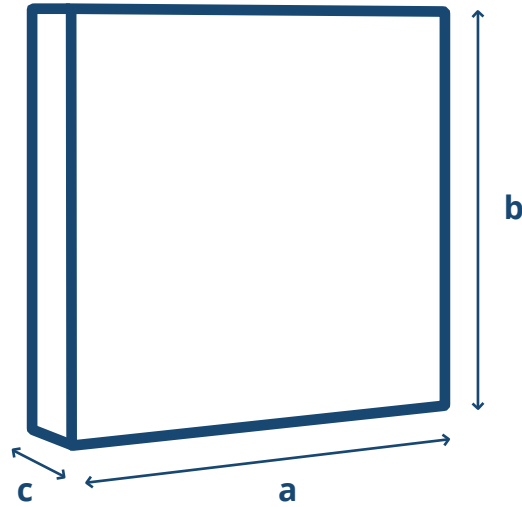

Exhibition wall dimensions and weights

	a x b x c	a x b x c	a x b x c	a x b x c	a x b x c	a x b x c
Product measurements (assembled)	77 x 224 x 36 cm	151 x 224 x 36 cm	224 x 224 x 36 cm	224 x 298 x 36 cm	298 x 224 x 36 cm	371 x 224 x 36 cm
Measurements unassembled	35 x 25 x 94 cm	35 x 25.5 x 94.5 cm	35 x 31.5 x 94.5 cm	35 x 31 x 94 cm	35 x 31 x 94 cm	41 x 37 x 95.5 cm
Weight	11.5 kg	15.77 kg	16.68 kg	19.53 kg	19.2 kg	22.56 kg