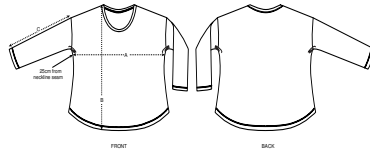

WOMEN T-SHIRTS

STTW114 - STELLA WAVER SLUB

The women's 3/4 sleeve dropped shoulder t-shirt

Relaxed Fit

- Dropped shoulder
- Self fabric at neck collar
- Inside back neck tape in self fabric
- Sleeve hem and bottom hem with narrow double topstitch
- Bottom hem slightly curved

Shell : Slub Single Jersey, 100% Cotton - Organic Ring Spun Combed, Panel washed, 130 GSM

WHITES

COLORS

SPECIAL HEATHERS

Printing Specifications

For suitable print techniques, please download our printing guide

Certifications & memberships

Wash Instructions

Wash similar colours together, do not iron on print, wash and iron inside out. Reshape while damp, lay flat to dry.

SIZES		XS	S	M	L	XL	XXL
A	Half Chest	53.5	56	59	62	65	68
B	Body Length	60	62	64	66	67	67
C	Sleeve Length	36.5	37.5	38.5	38.5	39	39