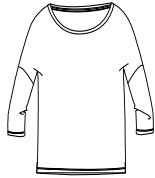

WOMEN T-SHIRTS

STTW114 - STELLA WAVER SLUB

The women's 3/4 sleeve dropped shoulder t-shirt

Relaxed Fit

- Dropped shoulder
- Self fabric at neck collar
- Inside back neck tape in self fabric
- Sleeve hem and bottom hem with narrow double topstitch
- Bottom hem slightly curved

Shell : Slub Single Jersey, 100% Cotton - Organic Ring Spun Combed, Panel washed, 130 GSM

WHITES

COLORS

SPECIAL HEATHERS

Printing Specifications

For suitable print techniques, please download our printing guide

Certifications & memberships

Wash Instructions

Wash similar colours together, do not iron on print, wash and iron inside out. Reshape while damp, lay flat to dry.

SIZES		XS	S	M	L	XL	XXL
A	Half Chest	53.5	56	59	62	65	68
B	Body Length	60	62	64	66	67	67
C	Sleeve Length	36.5	37.5	38.5	38.5	39	39