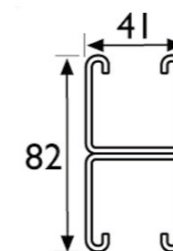

SLOTTED

SIZE	LENGTH	BSS CODE
41 x 41 x 2.5mm	6m	18800044
41 x 41 x 2.5mm	3m	18800184
41 x 21 x 2.5mm	6m	18800088
41 x 21 x 2.5mm	3m	18800195

PLAIN

SIZE	LENGTH	BSS CODE
41 x 41 x 2.5mm	6m	18800022
41 x 21 x 2.5mm	6m	18800066

BACK TO BACK SLOTTED

SIZE	LENGTH	BSS CODE
41 x 41 x 2.5mm	6m	18800173

BACK TO BACK PLAIN

SIZE	LENGTH	BSS CODE
41 x 41 x 2.5mm	6m	18800140

The information contained in this publication is believed to be correct and complete at the time of printing and is based on our experience and reports from customers and manufacturers. There are many factors outside of our control and knowledge which affect the use and performance of our products, for which reason the information in this publication is given without responsibility and is an approximate guide only. Due to limitations in the printing process, images may not be representative of their true colours and colour variations may occur due to the natural origin of the products.

CANTILEVER ARM

SIZE	BSS CODE
41 x 41 x 150mm long	18803113
41 x 41 x 300mm long	18803124
41 x 41 x 450mm long	18803135
41 x 41 x 600mm long	18803146
41 x 41 x 750mm long	18803157

SHORT SPRING CHANNEL NUT

DESCRIPTION	SIZE	BSS CODE
Black	41 x 41mm	18801441
White	41 x 41mm	18801452
Black	41 x 21mm	18801463
White	41 x 21mm	18801474

STRAIGHT PLATE

DESCRIPTION	SIZE	BSS CODE
2 Hole Straight Plate	To suit 41 x 21mm rail	18802624
3 Hole Straight Plate	To suit 41 x 21mm rail	18802635
4 Hole Straight Plate	To suit 41 x 21mm rail	18802646
3 Hole L Plate	To suit 41 x 21mm rail	18802668
4 Hole T Plate	To suit 41 x 21mm rail	18802679