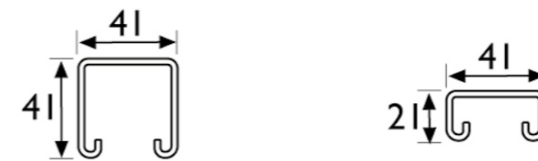

SLOTTED

SIZE	LENGTH	BSS CODE
41 x 41 x 2.5mm	6m	18800044
41 x 41 x 2.5mm	3m	18800184
41 x 21 x 2.5mm	6m	18800088
41 x 21 x 2.5mm	3m	18800195

PLAIN

SIZE	LENGTH	BSS CODE
41 x 41 x 2.5mm	6m	18800022
41 x 21 x 2.5mm	6m	18800066

BACK TO BACK SLOTTED

SIZE	LENGTH	BSS CODE
41 x 41 x 2.5mm	6m	18800173

BACK TO BACK PLAIN

SIZE	LENGTH	BSS CODE
41 x 41 x 2.5mm	6m	18800140

The information contained in this publication is believed to be correct and complete at the time of printing and is based on our experience and reports from customers and manufacturers. There are many factors outside of our control and knowledge which affect the use and performance of our products, for which reason the information in this publication is given without responsibility and is an approximate guide only. Due to limitations in the printing process, images may not be representative of their true colours and colour variations may occur due to the natural origin of the products.