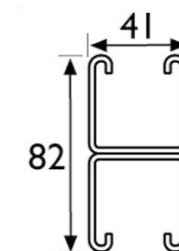

SLOTTED

SIZE	LENGTH	BSS CODE
41 x 41 x 2.5mm	6m	18800044
41 x 41 x 2.5mm	3m	18800184
41 x 21 x 2.5mm	6m	18800088
41 x 21 x 2.5mm	3m	18800195

PLAIN

SIZE	LENGTH	BSS CODE
41 x 41 x 2.5mm	6m	18800022
41 x 21 x 2.5mm	6m	18800066

BACK TO BACK SLOTTED

SIZE	LENGTH	BSS CODE
41 x 41 x 2.5mm	6m	18800173

BACK TO BACK PLAIN

SIZE	LENGTH	BSS CODE
41 x 41 x 2.5mm	6m	18800140

The information contained in this publication is believed to be correct and complete at the time of printing and is based on our experience and reports from customers and manufacturers. There are many factors outside of our control and knowledge which affect the use and performance of our products, for which reason the information in this publication is given without responsibility and is an approximate guide only. Due to limitations in the printing process, images may not be representative of their true colours and colour variations may occur due to the natural origin of the products.

CANTILEVER ARM

SIZE	BSS CODE
41 x 41 x 150mm long	18803113
41 x 41 x 300mm long	18803124
41 x 41 x 450mm long	18803135
41 x 41 x 600mm long	18803146
41 x 41 x 750mm long	18803157

SHORT SPRING CHANNEL NUT

DESCRIPTION	SIZE	BSS CODE
Black	41 x 41mm	18801441
White	41 x 41mm	18801452
Black	41 x 21mm	18801463
White	41 x 21mm	18801474

STRAIGHT PLATE

DESCRIPTION	SIZE	BSS CODE
2 Hole Straight Plate	To suit 41 x 21mm rail	18802624
3 Hole Straight Plate	To suit 41 x 21mm rail	18802635
4 Hole Straight Plate	To suit 41 x 21mm rail	18802646
3 Hole L Plate	To suit 41 x 21mm rail	18802668
4 Hole T Plate	To suit 41 x 21mm rail	18802679