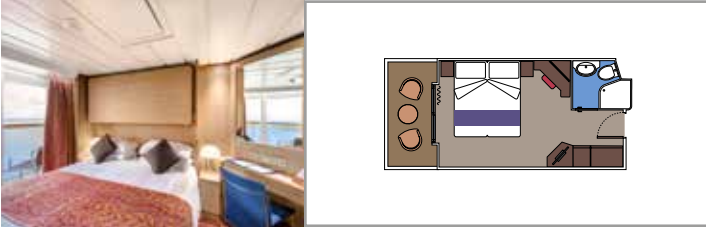

INCLUDED FACILITIES

- Sitting area with sofa
- Spacious wardrobe
- Comfortable double or single beds (on request)
- Bathroom with bathtub, vanity area with hairdryer
- Interactive TV, telephone, safe, minibar and air conditioning
- Wifi connection available (for a fee)

 Balcony size (m²)

 Deck location

 Accommodating up to

BALCONY

INCLUDED FACILITIES

- Sitting area with sofa
- Comfortable double or single beds (on request)
- Bathroom with shower, vanity area with hairdryer
- Interactive TV, telephone, safe, minibar and air conditioning
- Wifi connection available (for a fee)

JUNIOR BALCONY

BM1

 ≈13  ≈3  9-10  3

The images are representative only. Size, layout and furniture may vary (within the same cabin category).

 Cabin size (m²)

 Balcony size (m²)

 Deck location

 Accommodating up to

OCEAN VIEW

INCLUDED FACILITIES

- Window with sea view
- Relaxing armchair
- Comfortable double or single beds (on request)
- Bathroom with shower, vanity area with hairdryer
- Interactive TV, telephone, safe, minibar and air conditioning
- Wifi connection available (for a fee)