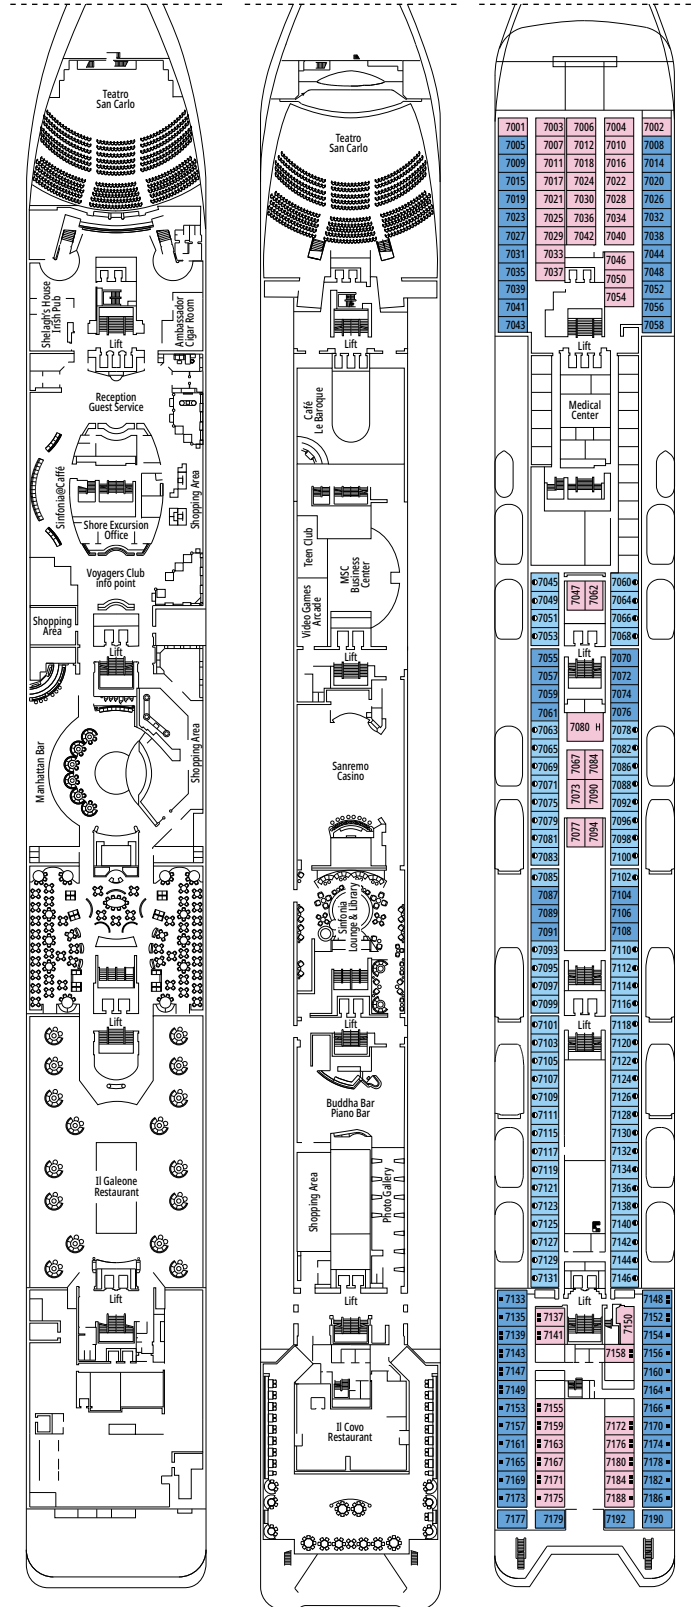

DECK 5
BEETHOVEN

DECK 6
MOZART

DECK 7
BRAHMS