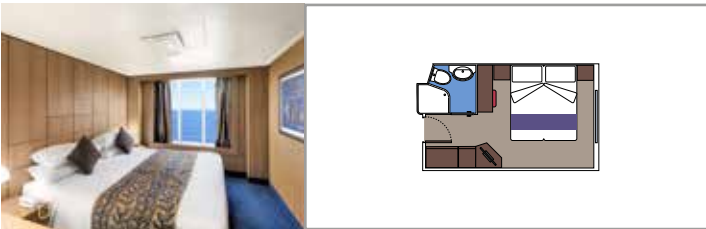

JUNIOR OCEAN VIEW

OM1

≈13
7-8
4

› Low deck location