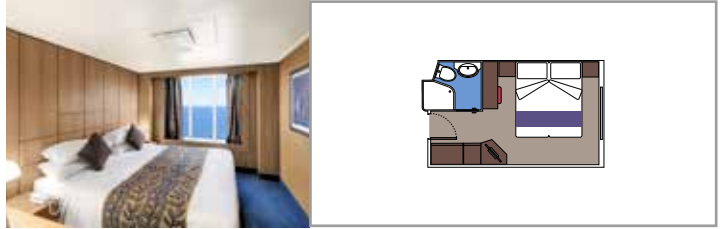

JUNIOR OCEAN VIEW

OM2

≈13
9-10
4

› Medium deck location