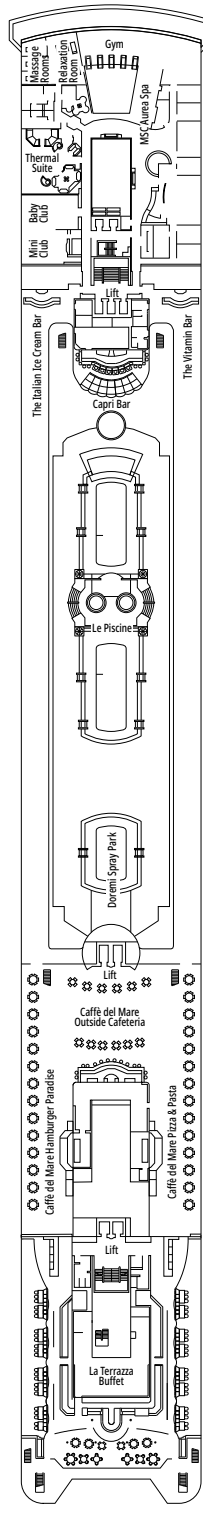

DECK 11
DEBUSSY