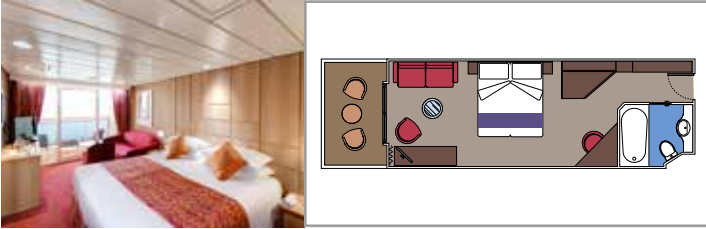

SUITE AUREA

INCLUDED FACILITIES

- Sitting area with sofa
- Spacious wardrobe
- Comfortable double or single beds (on request)
- Bathroom with bathtub, vanity area with hairdryer
- Interactive TV, telephone, safe, minibar and air conditioning
- Wifi connection available (for a fee)

DELUXE SUITE AUREA

SR2

≈22
≈5
12
3