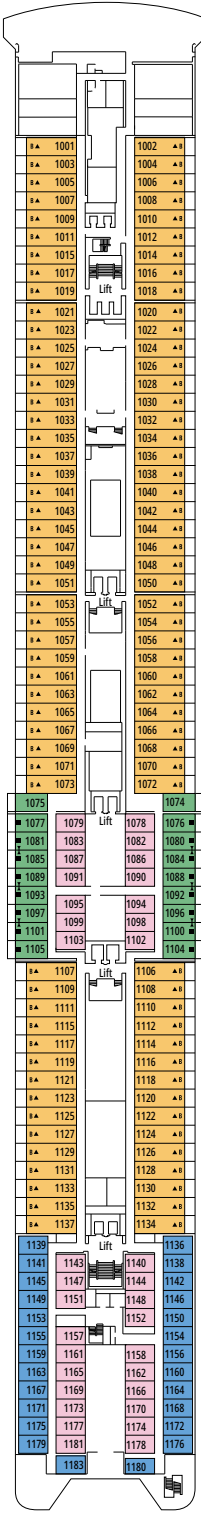

DECK 10
SIBELIUS