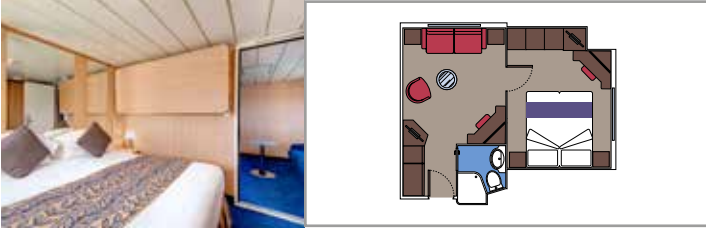

OCEAN VIEW

INCLUDED FACILITIES

- Window with sea view
- Relaxing armchair
- Comfortable double or single beds (on request)
- Bathroom with shower, vanity area with hairdryer
- Interactive TV, telephone, safe, minibar and air conditioning
- Wifi connection available (for a fee)

PREMIUM OCEAN VIEW

OL1

≈22
9
4

› Low deck location