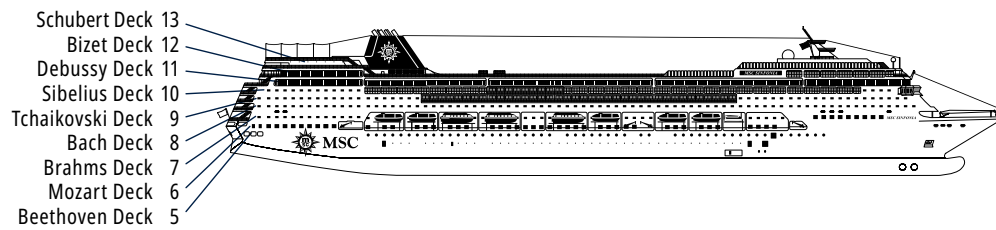

TECHNICAL CHARACTERISTICS OF THE SHIP

LA TERRAZZA BUFFET

TECHNICAL CHARACTERISTICS OF THE SHIP	
GROSS TONNAGE	65.542
LENGTH / BEAM / HEIGHT	274,9 m / 28,8 m / 54 m
DECKS	13, included 9 for guests
LIFTS	9
VOLTAGE (IN CABIN)	110/220 volts
MAXIMUM SPEED	20,9 knots
STABILIZERS	Stabilized with 2 fins
NUMBER OF PASSENGERS	2.646
NUMBER OF CABINS	980, included 5 for guests with disabilities or reduced mobility
CREW MEMBERS	Approx. 742
POOLS	2, both with child-appropriate areas
WHIRLPOOLS	2 whirlpool baths