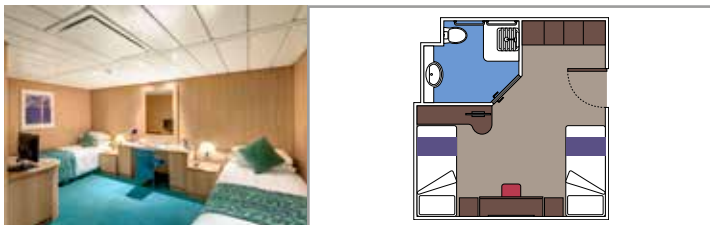

INCLUDED FACILITIES

- Sitting area with sofa
- Spacious wardrobe
- Comfortable double or single beds (on request)
- Bathroom with bathtub, vanity area with hairdryer
- Interactive TV, telephone, safe, minibar and air conditioning
- Wifi connection available (for a fee)

 Balcony size (m²)

 Deck location

 Accommodating up to

BALCONY

INCLUDED FACILITIES

- Sitting area with sofa
- Comfortable double or single beds (on request)
- Bathroom with shower, vanity area with hairdryer
- Interactive TV, telephone, safe, minibar and air conditioning
- Wifi connection available (for a fee)

OCEAN VIEW

INCLUDED FACILITIES

- Window with sea view
- Relaxing armchair
- Comfortable double or single beds (on request)
- Bathroom with shower, vanity area with hairdryer
- Interactive TV, telephone, safe, minibar and air conditioning
- Wifi connection available (for a fee)

 Deck location

 Accommodating up to

FACILITIES FOR GUESTS WITH DISABILITIES OR REDUCED MOBILITY

JUNIOR INTERIOR FOR GUESTS WITH DISABILITIES OR REDUCED MOBILITY

INTERIOR

Available in:

- › **Junior Interior (IM2)**
cabin size ≈21m²; medium deck location (deck 9)
- › **Junior Interior (IM1)**
cabin size ≈21m²; low deck location (deck 8)