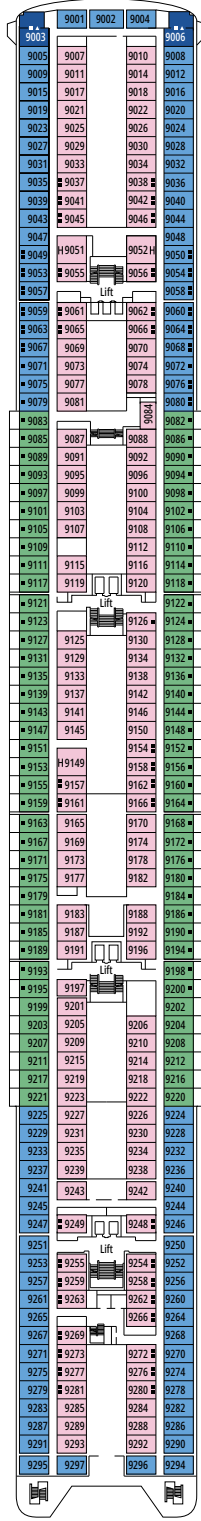

DECK 9
TCHAIKOVSKI