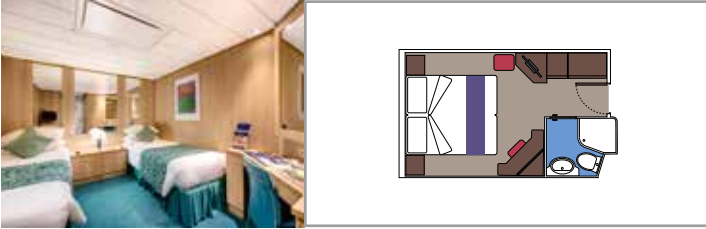

INCLUDED FACILITIES

- Sitting area with sofa
- Spacious wardrobe
- Comfortable double or single beds (on request)
- Bathroom with bathtub, vanity area with hairdryer
- Interactive TV, telephone, safe, minibar and air conditioning
- Wifi connection available (for a fee)

 Balcony size (m²)

 Deck location

 Accommodating up to

BALCONY

INCLUDED FACILITIES

- Sitting area with sofa
- Comfortable double or single beds (on request)
- Bathroom with shower, vanity area with hairdryer
- Interactive TV, telephone, safe, minibar and air conditioning
- Wifi connection available (for a fee)

OCEAN VIEW

INCLUDED FACILITIES

- Window with sea view
- Relaxing armchair
- Comfortable double or single beds (on request)
- Bathroom with shower, vanity area with hairdryer
- Interactive TV, telephone, safe, minibar and air conditioning
- Wifi connection available (for a fee)

Interactive TV, telephone, safe, minibar and air conditioning

Wifi connection available (for a fee)

*Cabin for guests with disabilities or reduced mobility has only single beds.

JUNIOR INTERIOR

IM2

 ≈13
  9-10
  4