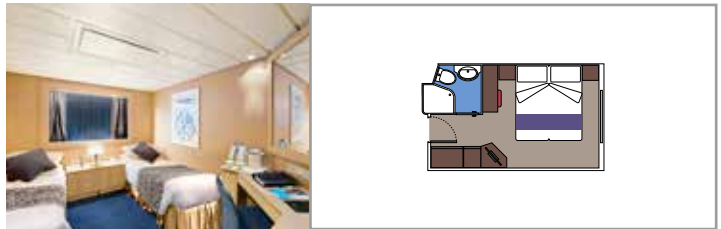

JUNIOR OCEAN VIEW WITH OBSTRUCTED VIEW

OO

≈13
7
2

The images are representative only. Size, layout and furniture may vary (within the same cabin category).

Cabin size (m²)

Balcony size (m²)

Deck location

Accommodating up to