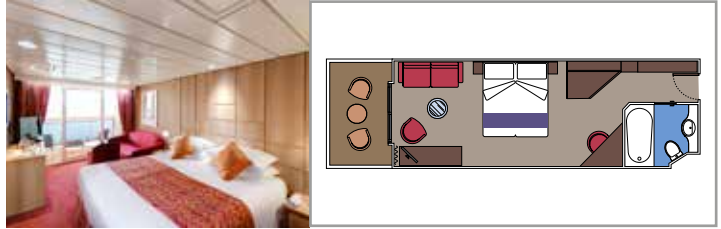

INCLUDED FACILITIES

- Sitting area with sofa
- Spacious wardrobe
- Comfortable double or single beds (on request)
- Bathroom with bathtub, vanity area with hairdryer
- Interactive TV, telephone, safe, minibar and air conditioning
- Wifi connection available (for a fee)

DELUXE SUITE AUREA

SR2

 ≈22
  ≈5
  12
  3

DELUXE SUITE AUREA

SR1

 ≈22
  ≈5
  10
  3

The images are representative only. Size, layout and furniture may vary (within the same cabin category).

 Cabin size (m²)

 Balcony size (m²)

 Deck location

 Accommodating up to

BALCONY

INCLUDED FACILITIES

- Sitting area with sofa
- Comfortable double or single beds (on request)
- Bathroom with shower, vanity area with hairdryer
- Interactive TV, telephone, safe, minibar and air conditioning
- Wifi connection available (for a fee)

JUNIOR BALCONY

BM1

 ≈13  ≈3  9-10  3

The images are representative only. Size, layout and furniture may vary (within the same cabin category).

 Cabin size (m²)

 Balcony size (m²)

 Deck location

 Accommodating up to