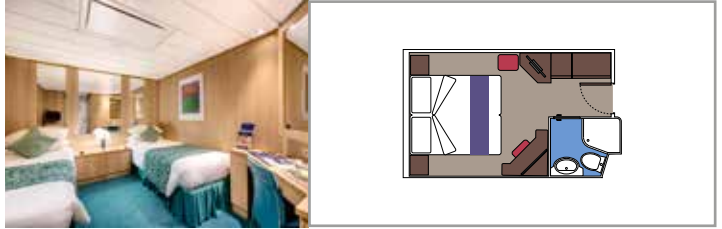

JUNIOR INTERIOR

IM1

≈13
7-8
4

› Low deck location

The images are representative only. Size, layout and furniture may vary (within the same cabin category).

Cabin size (m²)

Balcony size (m²)

Deck location

Accommodating up to