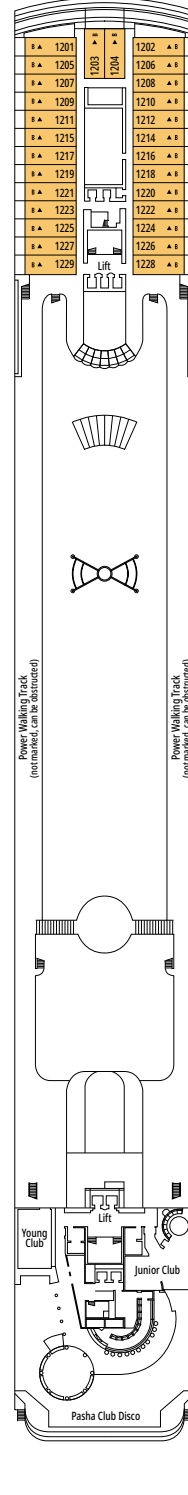

DECK 12
BIZET