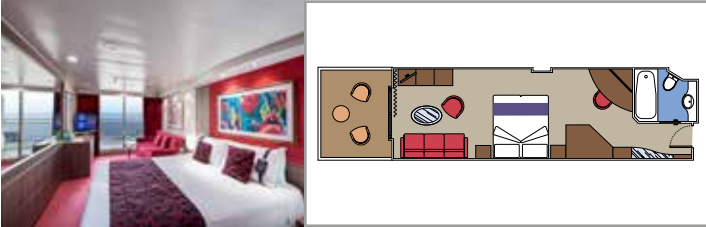

BALCONY

OCEAN VIEW

INTERIOR

LEGEND

Cabin size (m²)

Balcony size (m²)

Deck location

Accommodating up to

SUITE AUREA

INCLUDED FACILITIES

- Sitting area with sofa
- Spacious wardrobe
- Comfortable double or single beds (on request)
- Bathroom with bathtub, vanity area with hairdryer
- Interactive TV, telephone, safe, minibar and air conditioning
- Wifi connection available (for a fee)

PREMIUM SUITE AUREA

SL1

 ≈26  ≈4  15  4

The images are representative only. Size, layout and furniture may vary (within the same cabin category).

 Cabin size (m²)

 Balcony size (m²)

 Deck location

 Accommodating up to