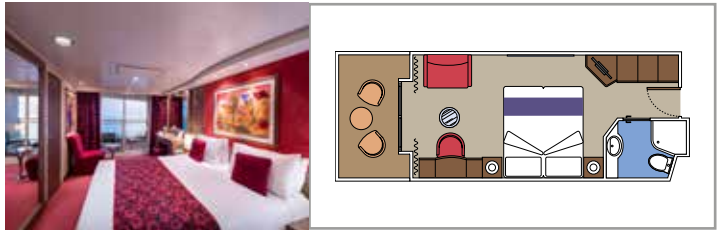

SUITE AUREA

INCLUDED FACILITIES

- Sitting area with sofa
- Spacious wardrobe
- Comfortable double or single beds (on request)
- Bathroom with bathtub, vanity area with hairdryer
- Interactive TV, telephone, safe, minibar and air conditioning
- Wifi connection available (for a fee)

BALCONY

INCLUDED FACILITIES

- Sitting area with sofa
- Comfortable double or single beds (on request)*
- Bathroom with shower, vanity area with hairdryer
- Interactive TV, telephone, safe, minibar and air conditioning
- Wifi connection available (for a fee)

› Medium deck location

DELUXE BALCONY

BR1

 ≈15
  ≈5
  8-9
  2

› Low deck location

DELUXE BALCONY WITH PARTIAL VIEW

BP

 ≈18
  ≈5
  12
  3

- Window with sea view
- Relaxing armchair
- Comfortable double or single beds (on request)*
- Bathroom with shower, vanity area with hairdryer
- Interactive TV, telephone, safe, minibar and air conditioning
- Wifi connection available (for a fee)