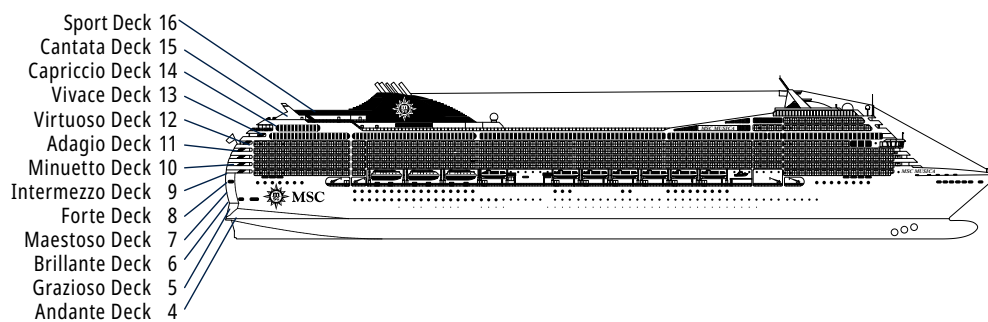

MSC MUSICA

TECHNICAL SHEET

TECHNICAL CHARACTERISTICS OF THE SHIP

RECEPTION-GUEST SERVICE

TECHNICAL CHARACTERISTICS OF THE SHIP

GROSS TONNAGE	92.409
LENGTH / BEAM / HEIGHT	293,80 m / 32,20 m / 59,64 m
DECKS	16, incl. 13 for guests
LIFTS	13
VOLTAGE (IN CABIN)	110/220 volts
MAXIMUM SPEED	23 knots
STABILIZERS	Stabilized with 2 fins
NUMBER OF PASSENGERS	3.223
NUMBER OF CABINS	1.275, incl. 17 for guests with disabilities or reduced mobility
CREW MEMBERS	Approx. 987
POOLS	3, incl. 1 for children
WHIRLPOOLS	4 whirlpool baths