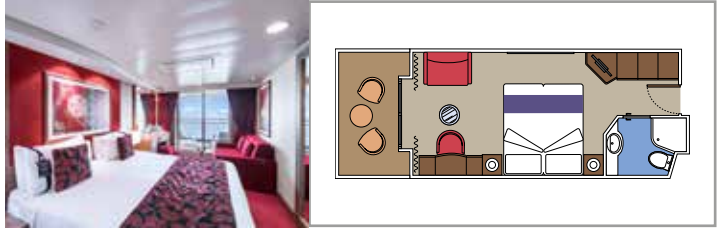

SUITE AUREA

INCLUDED FACILITIES

- Sitting area with sofa
- Spacious wardrobe
- Comfortable double or single beds (on request)
- Bathroom with bathtub, vanity area with hairdryer
- Interactive TV, telephone, safe, minibar and air conditioning
- Wifi connection available (for a fee)

BALCONY

INCLUDED FACILITIES

- Sitting area with sofa
- Comfortable double or single beds (on request)*
- Bathroom with shower, vanity area with hairdryer
- Interactive TV, telephone, safe, minibar and air conditioning
- Wifi connection available (for a fee)

*Cabin for guests with disabilities or reduced mobility has only single beds (except cabin 15025)

DELUXE BALCONY AUREA

BA

 ≈18
  ≈5
  9-11
  3

› Best ship position

PREMIUM BALCONY

BL2

 ≈18
  ≈5
  10-15
  3

- Window with sea view
- Relaxing armchair
- Comfortable double or single beds (on request)*
- Bathroom with shower, vanity area with hairdryer
- Interactive TV, telephone, safe, minibar and air conditioning
- Wifi connection available (for a fee)