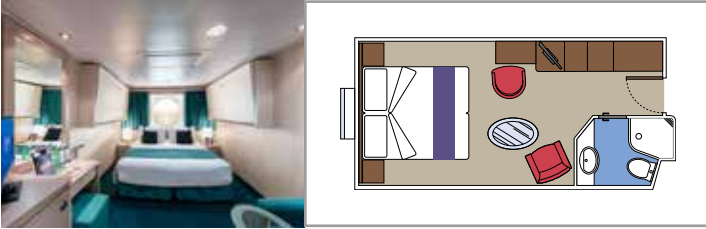

OCEAN VIEW

INCLUDED FACILITIES

- Window with sea view
- Relaxing armchair
- Comfortable double or single beds (on request)*
- Bathroom with shower, vanity area with hairdryer
- Interactive TV, telephone, safe, minibar and air conditioning
- Wifi connection available (for a fee)

*Cabin for guests with disabilities or reduced mobility has only single beds.

DELUXE OCEAN VIEW

OR2

≈16
8
4

› Medium deck location