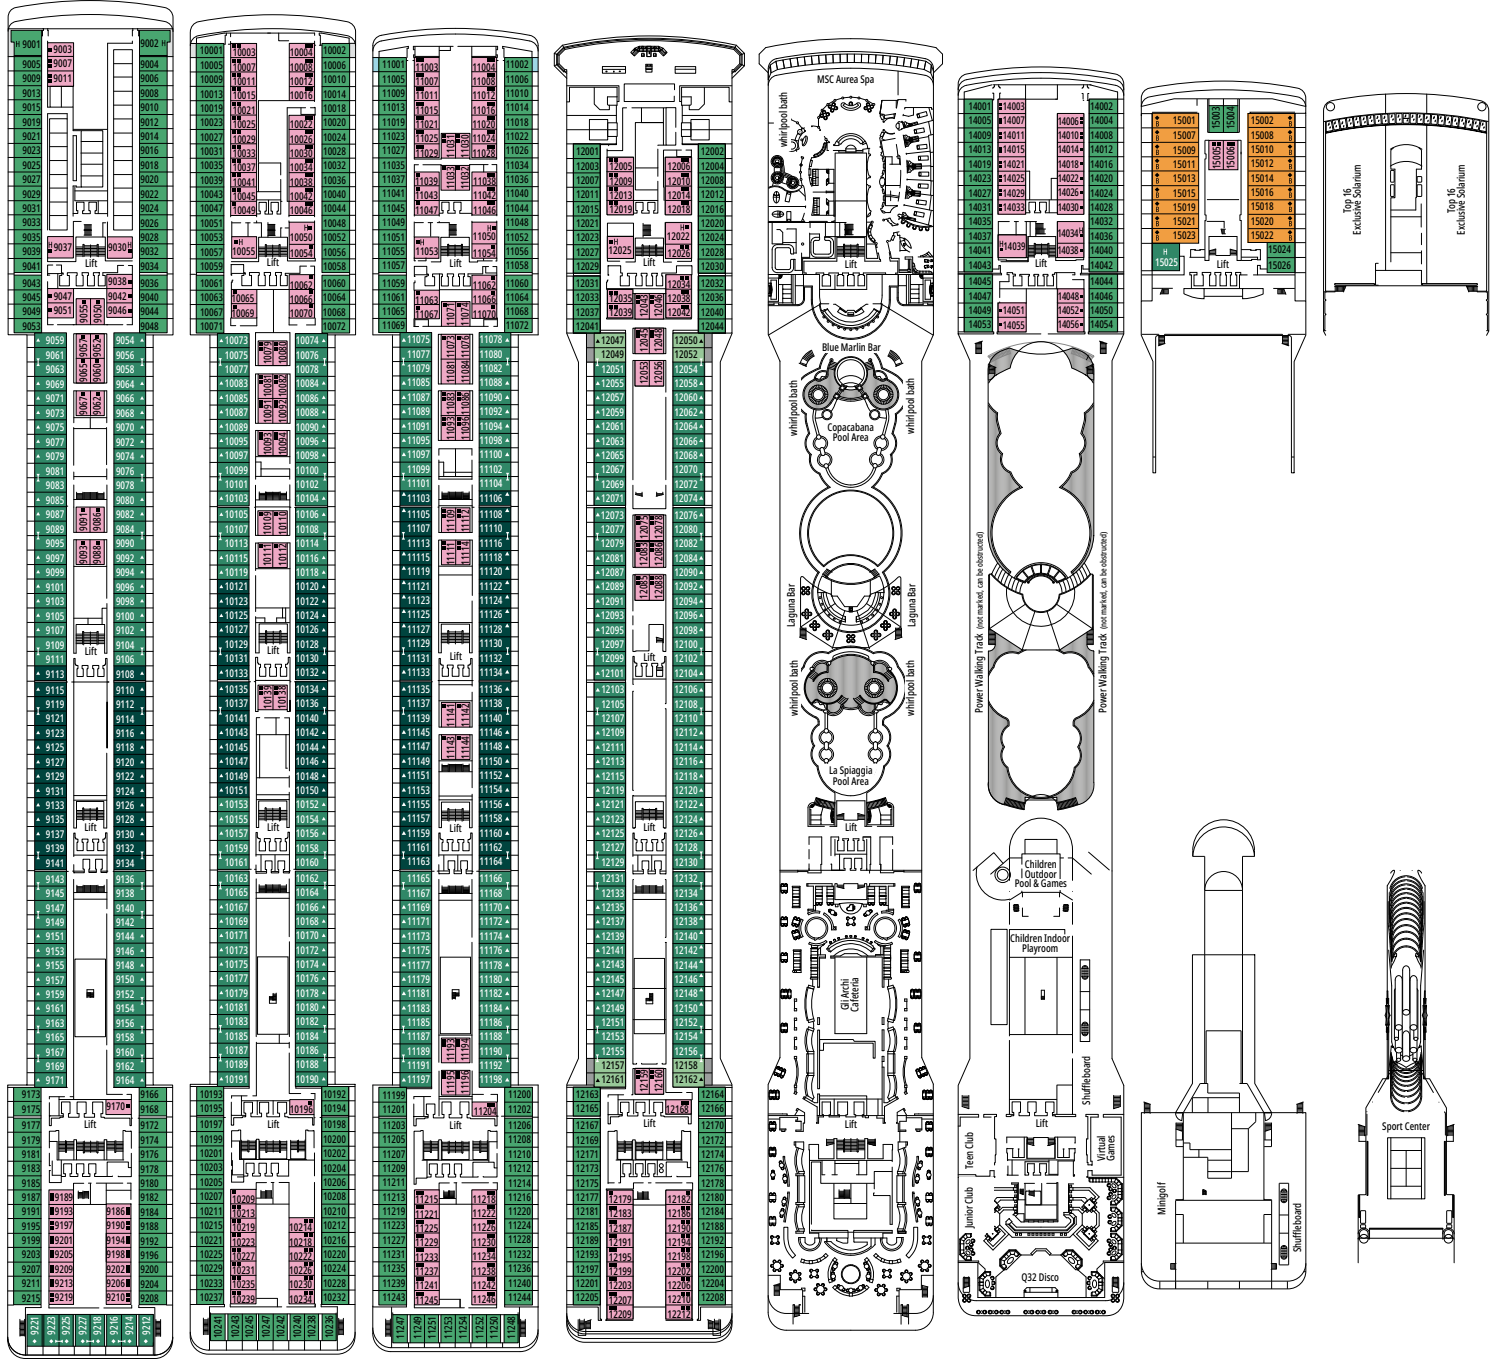

MSC MUSICA

TECHNICAL SHEET

TECHNICAL CHARACTERISTICS OF THE SHIP

RECEPTION-GUEST SERVICE

TECHNICAL CHARACTERISTICS OF THE SHIP

GROSS TONNAGE	92.409
LENGTH / BEAM / HEIGHT	293,80 m / 32,20 m / 59,64 m
DECKS	16, incl. 13 for guests
LIFTS	13
VOLTAGE (IN CABIN)	110/220 volts
MAXIMUM SPEED	23 knots
STABILIZERS	Stabilized with 2 fins
NUMBER OF PASSENGERS	3.223
NUMBER OF CABINS	1.275, incl. 17 for guests with disabilities or reduced mobility
CREW MEMBERS	Approx. 987
POOLS	3, incl. 1 for children
WHIRLPOOLS	4 whirlpool baths

Ship configuration, data and descriptions may be subject to change depending on the season and on the destination and must be verified at the time of booking.

DECK 4
ANDANTE

DECK 5
GRAZIOSO

DECK 6
BRILLANTE

DECK 7
MAESTOSO

DECK 8
FORTE

BLUE MARLIN BAR

MSC AUREA SPA

DECK 9
INTERMEZZO

DECK 10
MINUETTO

DECK 11
ADAGIO

DECK 12
VIRTUOSO