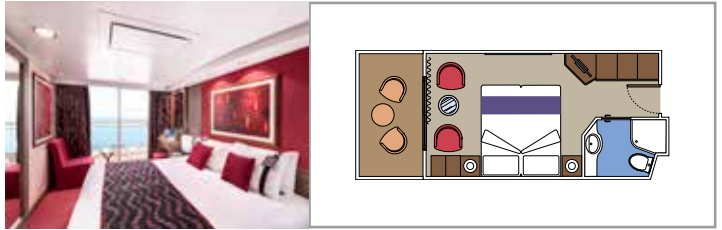

SUITE AUREA

INCLUDED FACILITIES

- Sitting area with sofa
- Spacious wardrobe
- Comfortable double or single beds (on request)
- Bathroom with bathtub, vanity area with hairdryer
- Interactive TV, telephone, safe, minibar and air conditioning
- Wifi connection available (for a fee)

BALCONY

INCLUDED FACILITIES

- Sitting area with sofa
- Comfortable double or single beds (on request)*
- Bathroom with shower, vanity area with hairdryer
- Interactive TV, telephone, safe, minibar and air conditioning
- Wifi connection available (for a fee)

› Medium deck location

PREMIUM BALCONY

BL1

 ≈18
  ≈5
  8-9
  4

› Low deck location

DELUXE BALCONY

BR2

 ≈15
  ≈5
  10-15
  2

- Window with sea view
- Relaxing armchair
- Comfortable double or single beds (on request)*
- Bathroom with shower, vanity area with hairdryer
- Interactive TV, telephone, safe, minibar and air conditioning
- Wifi connection available (for a fee)