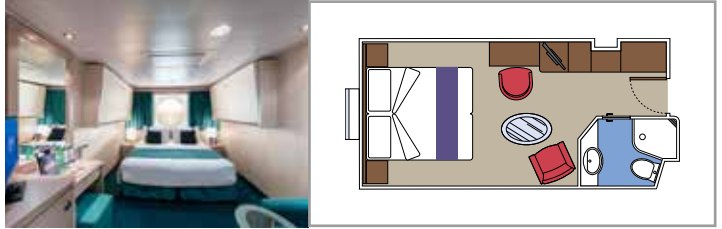

DELUXE OCEAN VIEW

OR1

≈16
5
4

› Low deck location