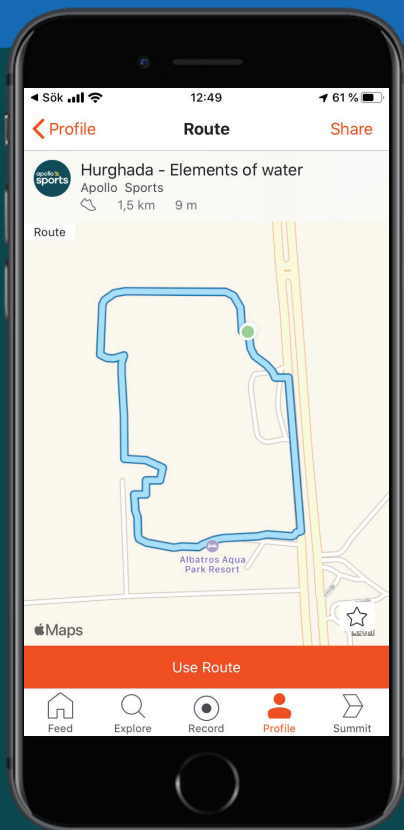

# The element of water

## - Aqua Vista

Inside the Aqua Vista komplex (approx 1,5 km). Start at the lobby, get to know your hotel area. Do multiple rounds if you want more distance. Safe and convinient on marble and concrete.

**RUN OR HIKE**

**DISTANCE:**  
1,53 KM

**GRADE:**  
EASY

**SCAN WITH YOUR  
CAMERA ON YOUR  
SMARTPHONE TO  
USE IN STRAVA APP.  
ANDROID USERS  
MAY REQUIRE A QR  
SCANNER.**

**STRAVA**

apollo  sports

aqua vista  
powered by