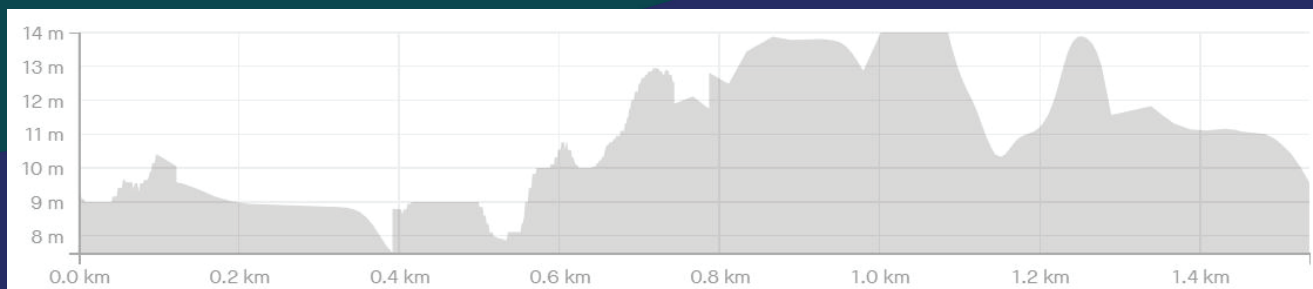

## - Aqua Vista

Inside the Aqua Vista komplex (approx 1,5 km). Start at the lobby, get to know your hotel area. Do multiple rounds if you want more distance. Safe and convinient on marble and concrete.

**RUN OR HIKE**

**DISTANCE:**  
1,53 KM

**GRADE:**  
EASY

**SCAN WITH YOUR  
CAMERA ON YOUR  
SMARTPHONE TO  
USE IN STRAVA APP.  
ANDROID USERS  
MAY REQUIRE A QR  
SCANNER.**

**STRAVA**

apollo  sports

aqua vista  
powered by