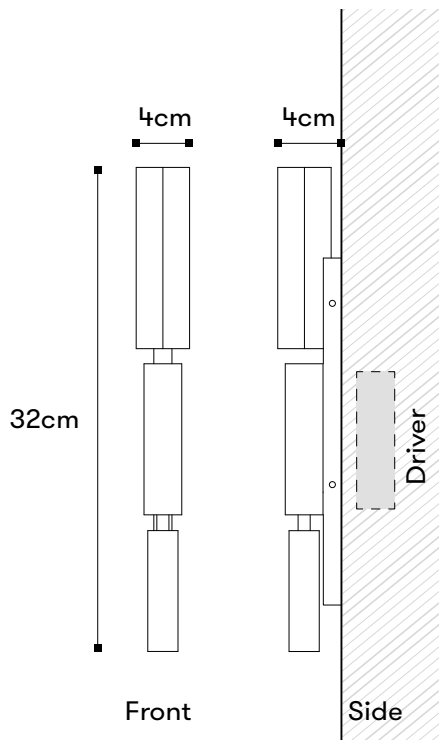

Option 1

Option 2

Tetra Ray

Collection

Tetra

Product Type

Wall Sconce

Dimensions

Overall size:

4x4cm

Length 32 or 49cm

Cusom sizes available

Weight

2 kg

Outside finishes

Solid brass: Brushed,
Aged, Medium bronze,
Dark bronze, Hammered

Inside finishes

Polished brass

Installation

Option 1: HARDWIRED
(Driver to be installed
remotely)

Option 2: WITH CABLE
(braided cable with
transformer and wall
plug)

Dimming

Option 1: MAINS, 1-10V,
DALI (driver to be in-
stalled remotely)

Option 2: No dimming

Illumination

Ø 20 mm PCB

Input: 120/240 V

Ouput: 8W, 600 Lm

Colour Temperature: 2700K

CRI: >90

Certifications

CE, UL listing available on
request

Lead Time

9-11 weeks Excl. shipping