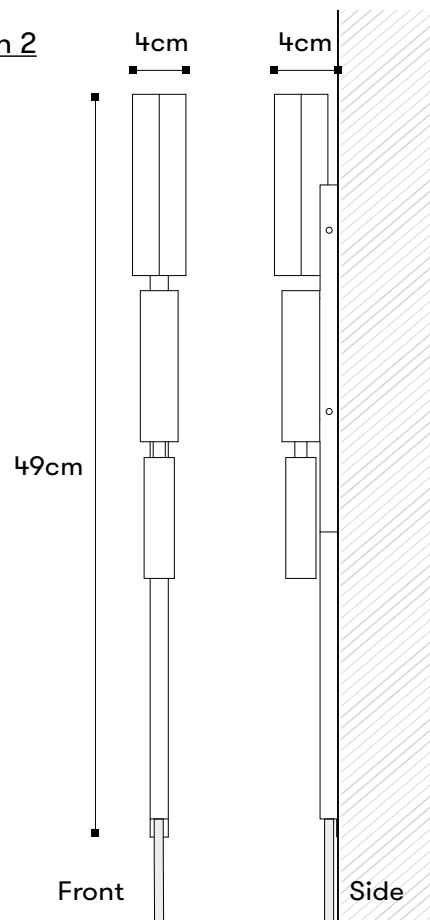

## Tetra Ray

Collection

Tetra

Product Type

Wall Sconce

Dimensions

Overall size:

4x4cm

Length 32 or 49cm

Cusom sizes available

Weight

2 kg

Outside finishes

Solid brass: Brushed,  
Aged, Medium bronze,  
Dark bronze, Hammered

Inside finishes

Polished brass