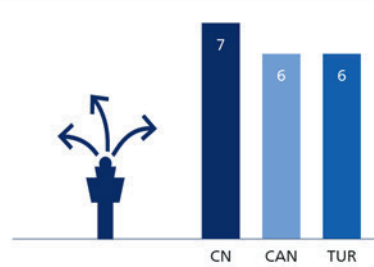

Pier E2

Dwell time:
74 minutes

Departing passengers

Type of passengers in %

Top 3 airlines

Gender in %

Average length of stay

Top 3 countries of residence in %

Top 3 countries of origin in %

Age in %

Reason for travel in %

Frequency of flying

E-pier - Second level

Schiphol Media
E2-pier Giant Lightbox