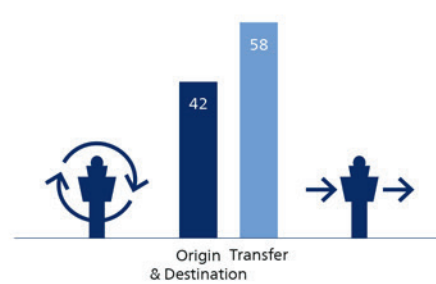

Specifications

Format	High resolution PDF
Scale	1:1 or 1:10
DPI	Minimal 75 DPI on real size
Bleed	10 mm
Additional requirements	Mark visual size with crop marks
Deliverytime before start of campaign	10 working days
Upload artwork	artwork@schiphol.nl

Questions?

Files, uploads or specifications: please don't hesitate to contact our traffic coordinator at +31 (0)6 3092 6198 or send an email to mediatraffic@schiphol.nl.

Your order or account: please contact your account manager, give us a call on +31 (0)20 601 2713 or send an email to advertising@schiphol.nl.

Pier E2

Dwell time:
74 minutes

Departing passengers

Type of passengers in %

Top 3 airlines

Gender in %

Average length of stay

Top 3 countries of residence in %