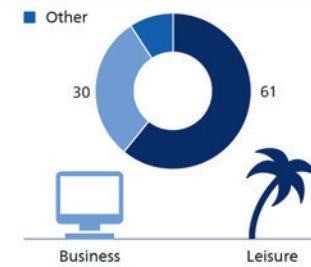

Pier E2

Dwell time:
74 minutes

Departing passengers

Type of passengers in %

Top 3 airlines

Gender in %

Average length of stay

Top 3 countries of residence in %

Top 3 countries of origin in %

Age in %

Reason for travel in %

Frequency of flying

E-pier - Second level

Schiphol Media
E2-pier Giant Lightbox