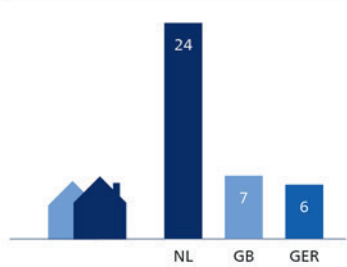

Pier E2

Dwell time:
74 minutes

Departing passengers

Type of passengers in %

Top 3 airlines

Gender in %

Average length of stay

Top 3 countries of residence in %

Top 3 countries of origin in %

Age in %

Reason for travel in %

Frequency of flying

E-pier - Second level

Schiphol Media
E2-pier Giant Lightbox