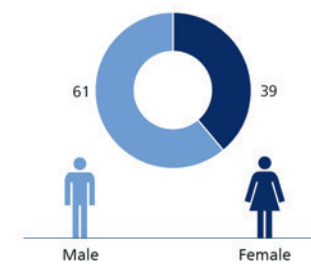

Pier E2

Dwell time:
74 minutes

Departing passengers

Type of passengers in %

Top 3 airlines

Gender in %

Average length of stay

Top 3 countries of residence in %

Top 3 countries of origin in %

Age in %

Reason for travel in %

Frequency of flying

E-pier - Second level

Schiphol Media
E2-pier Giant Lightbox