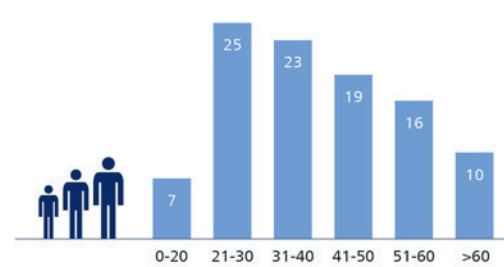

Pier E2

Dwell time:
74 minutes

Departing passengers

Type of passengers in %

Top 3 airlines

Gender in %

Average length of stay

Top 3 countries of residence in %

Top 3 countries of origin in %

Age in %

Reason for travel in %

Frequency of flying

E-pier - Second level

Schiphol Media
E2-pier Giant Lightbox