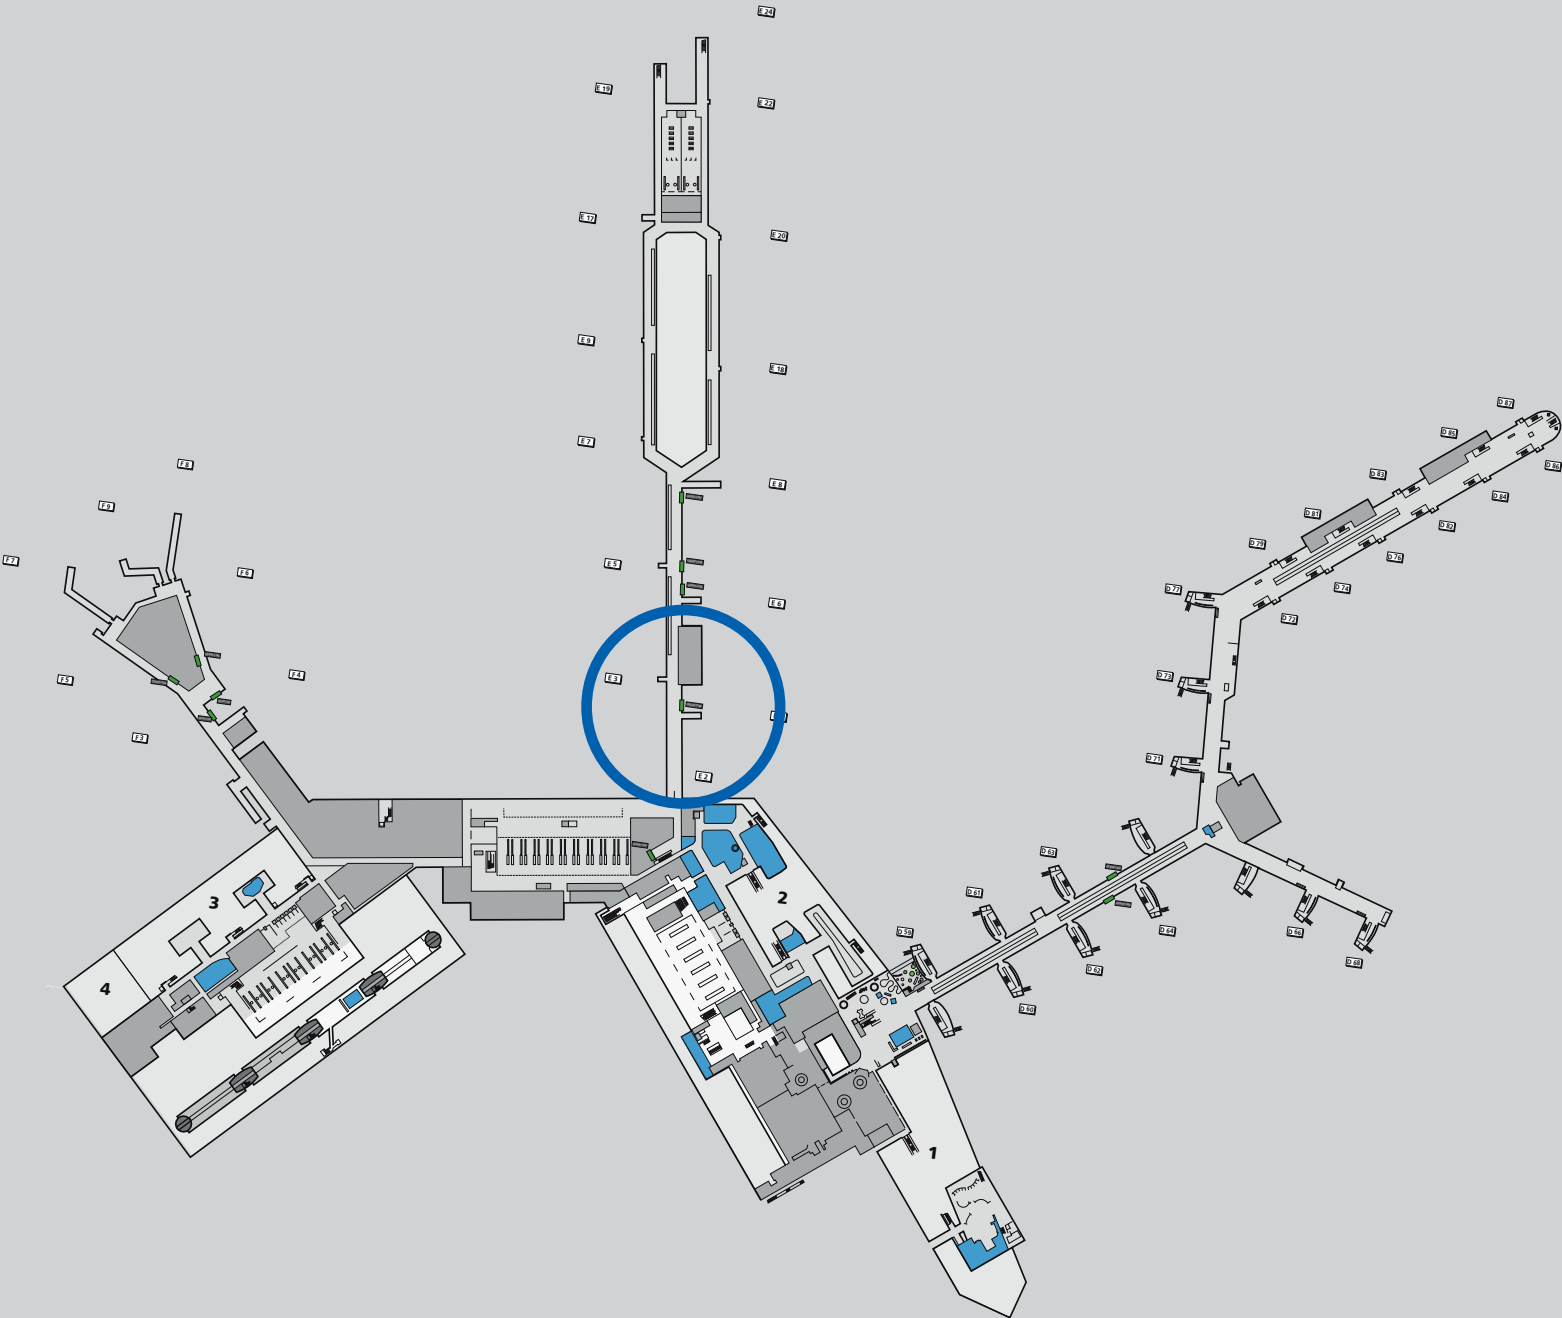

E2-pier Giant Lightbox

LO E2P 1740

- Wall-embedded lightbox with impeccable quality.
- Delivering your message to arriving passengers as they move across the walkways.
- Top 5 countries of origin: China, Canada, United Arab Emirates, Japan and Thailand.

Pier E2

Dwell time:
74 minutes

Departing passengers

Type of passengers in %

Top 3 airlines

Gender in %

Average length of stay

Top 3 countries of residence in %

Top 3 countries of origin in %

Age in %

Reason for travel in %

Frequency of flying

E-pier - Second level

Schiphol Media
E2-pier Giant Lightbox