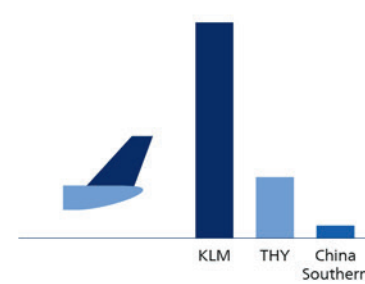

Pier E2

Dwell time:
74 minutes

Departing passengers

Type of passengers in %

Top 3 airlines

Gender in %

Average length of stay

Top 3 countries of residence in %

Top 3 countries of origin in %

Age in %

Reason for travel in %

Frequency of flying

E-pier - Second level

Schiphol Media
E2-pier Giant Lightbox