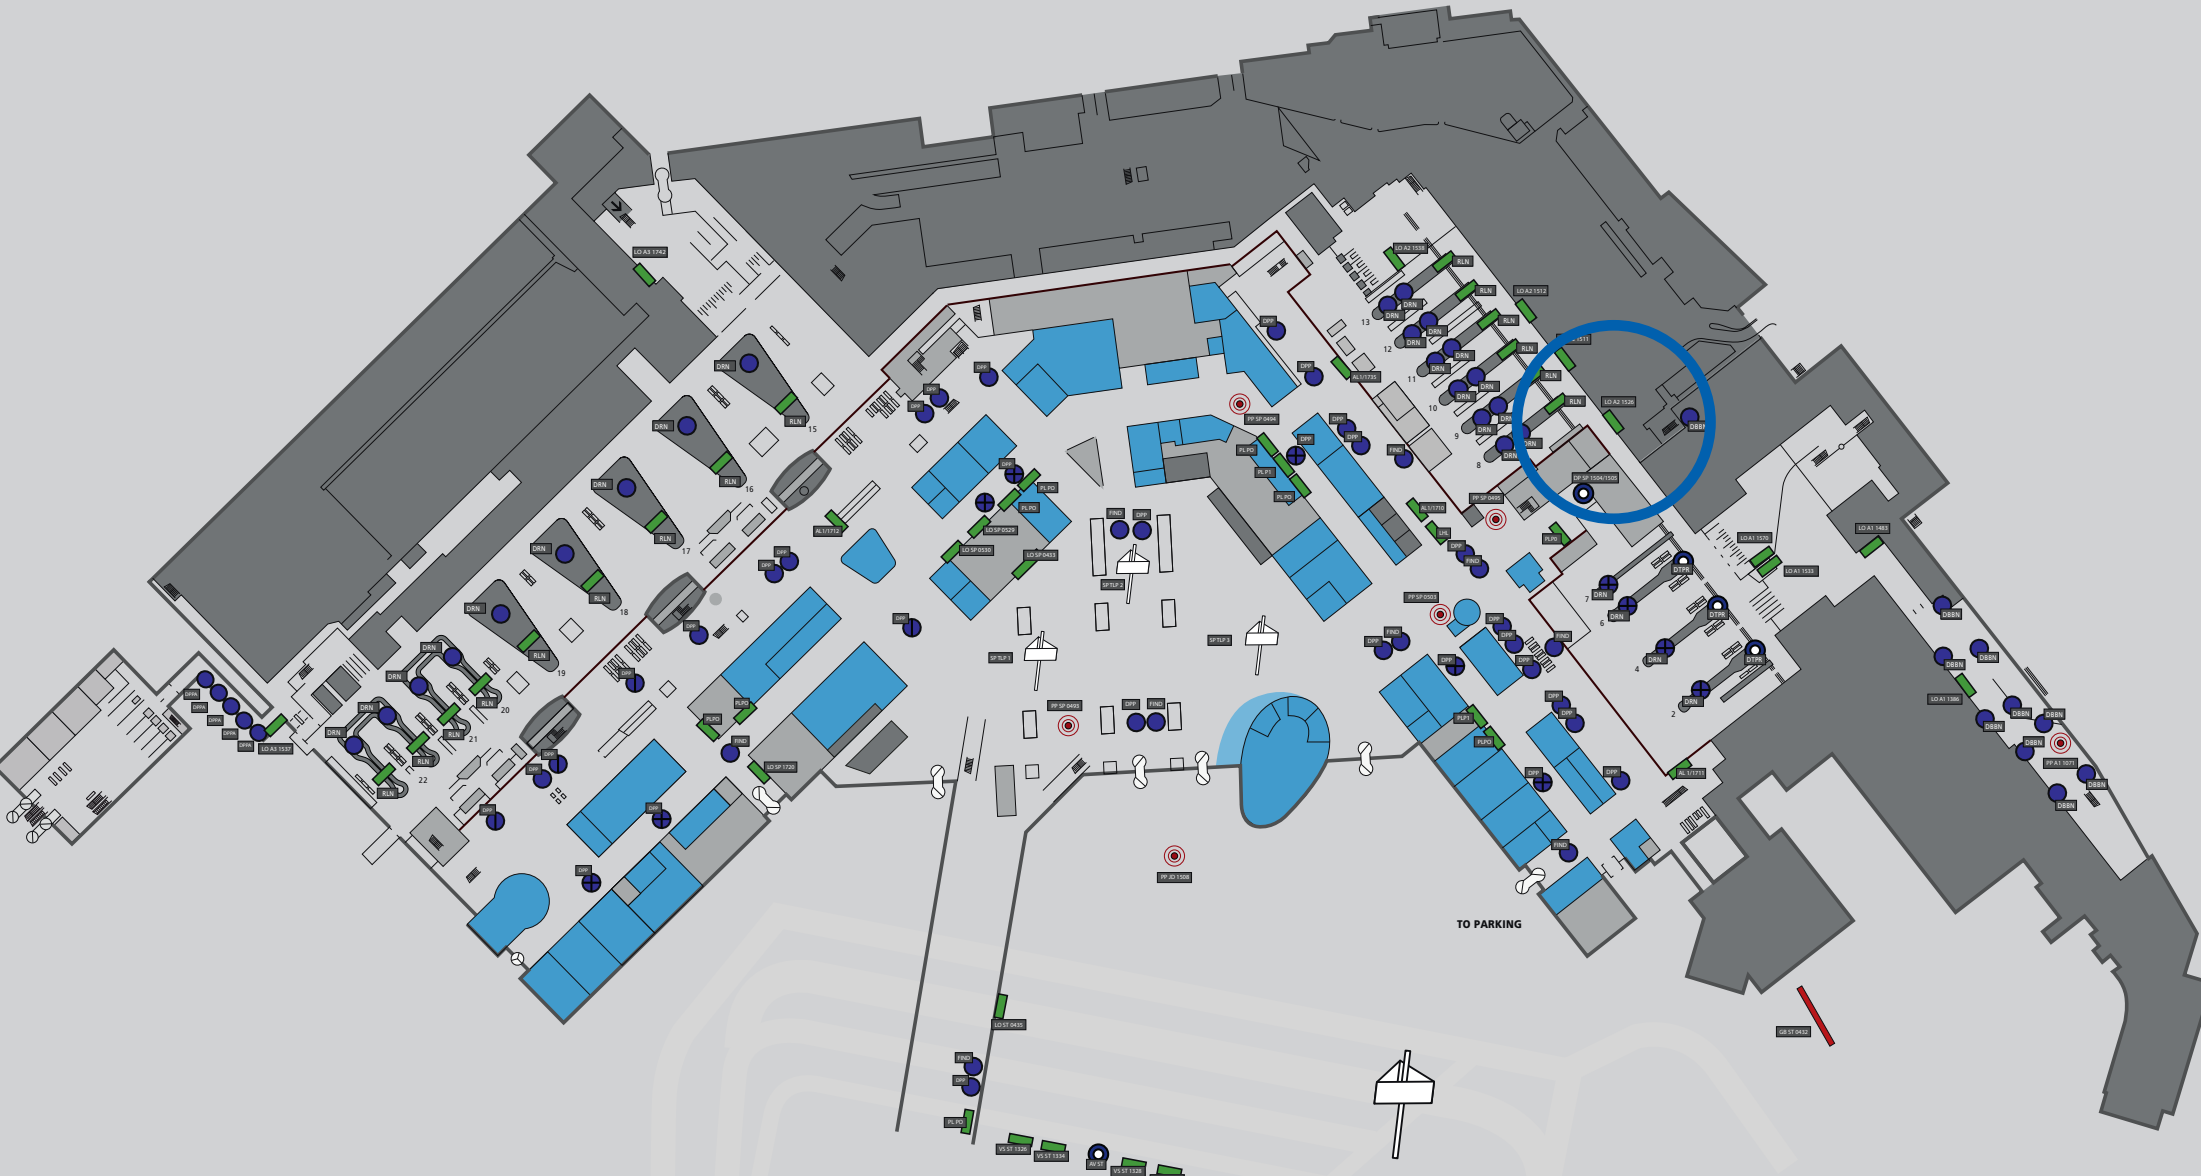

Reclaim 2 Giant Lightbox

LO A2 1526

- Giant lightboxes maximizes Arrivals impact, influencing both arriving passengers airside and 'meeters & greeters' landside.
- Located directly in front of the baggage belts, these lightboxes dominate an area of high dwell time.

Reason for travel in %

Gender in %

Frequency of flying

Overview

Schiphol Media
Reclaim 2 Giant Lightbox

Reclaim 2 - First level