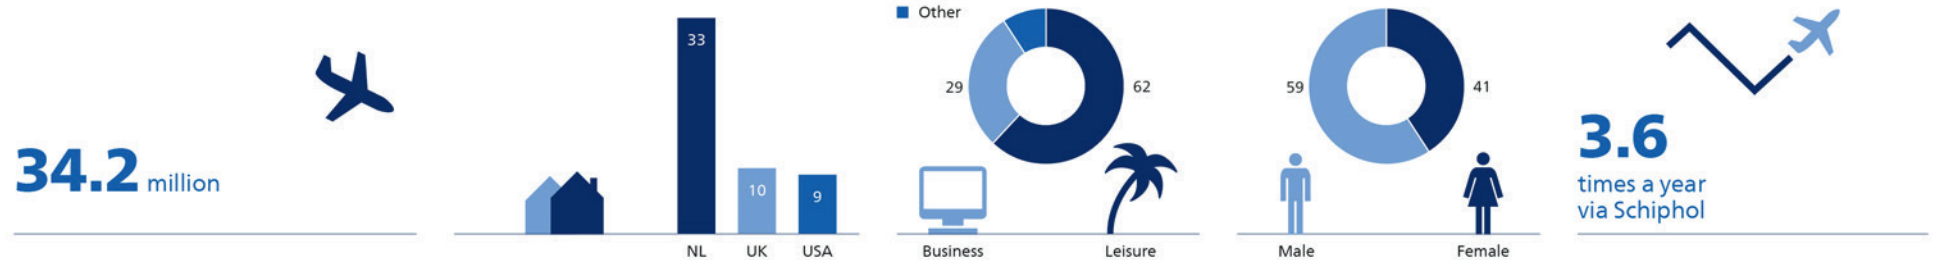

Arriving passengers

Top 3 countries of residence in %

Reason for travel in %

Gender in %

Frequency of flying