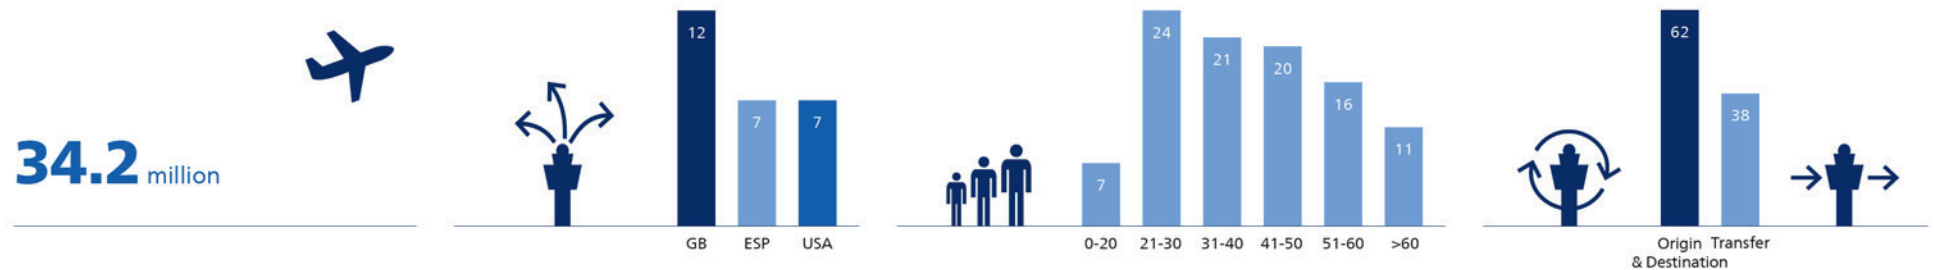

Dwell time:
146 minutes

Amsterdam Airport Schiphol

Departing passengers

Top 3 destination countries in %

Age in %

Type of passengers in %

Arriving passengers

Top 3 countries of residence in %

Reason for travel in %

Gender in %

Frequency of flying

Overview

Schiphol Media
Reclaim 2 Giant Lightbox

Reclaim 2 - First level