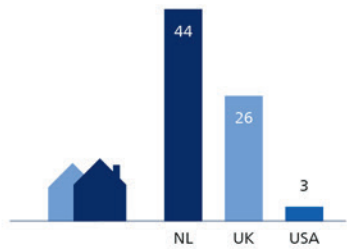

Corridor G- and H-Pier

Dwell time:
74 minutes

Departing passengers

4.3 million

Arriving transfer passengers

4.5 million

Type of passengers in %

Top 3 airlines

Gender in %

Average length of stay

Top 3 countries of residence in %

Top 3 destination countries in %

Age in %

Reason for travel in %

Frequency of flying

Departures / Lounges Level 1