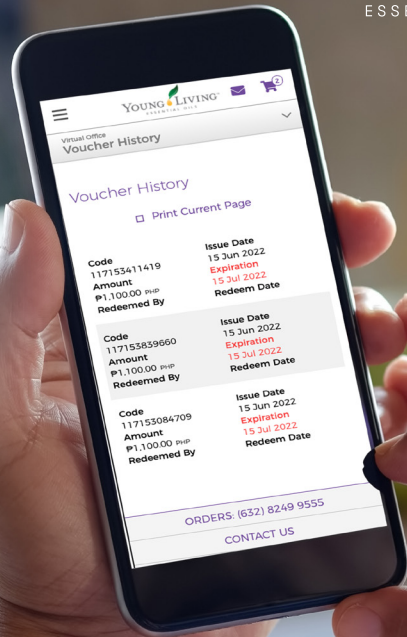

# Share the Young Living Lifestyle

Get a P1,100 enrollment  
voucher for your new  
member in June!

Promo duration: May 1 to 31, 2022

## HOW TO QUALIFY FOR AN ENROLLMENT VOUCHER:

- For every 3 new members you enroll with ANY enrollment set, you will get a P1,100 voucher.
- All YLPH Members are qualified to join.
- All new members must be enrolled within May 1 to 31, 2022.

Enrollment Voucher  
**P1,100**  
Discount Code

## 5 STEPS TO USE AN ENROLLMENT VOUCHER CODE:

1

The enrollment voucher code will be available in your Virtual Office, under Voucher History, by first week of June 2022.

4

To apply the voucher, simply put the code under the input box for vouchers before checkout.