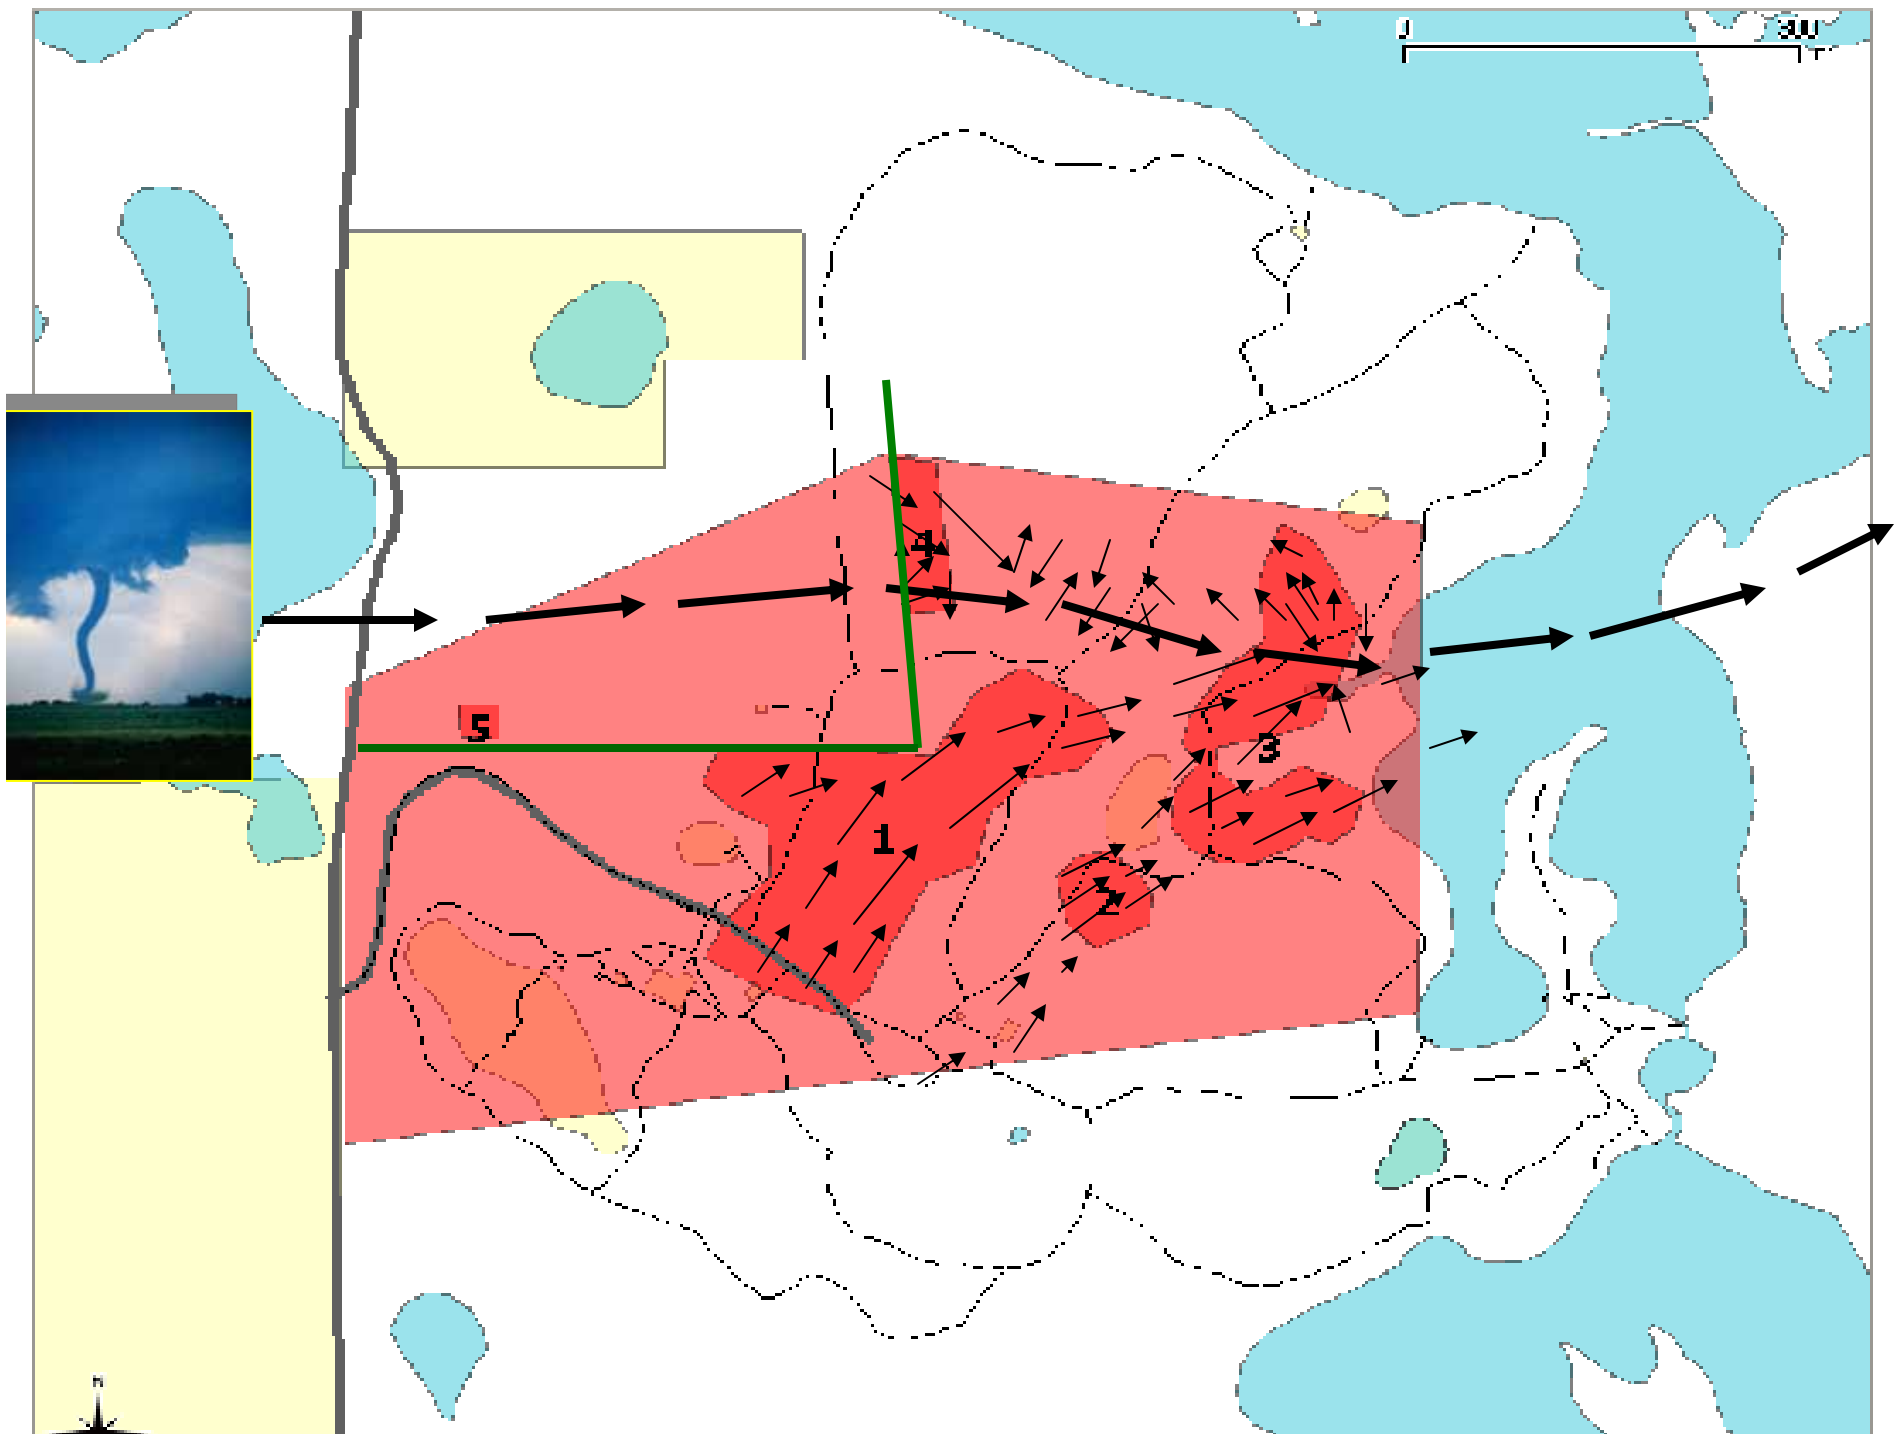

# *A New Twist on Warner's Woods*

*May 25, 2008*

*A thunderstorm super-cell produces a series of EF-0 to EF-3 tornados that travel east through Anoka and Washington Counties, Minnesota and then into western Wisconsin*

*A. May 25, 2008 storm base reflectivity (NOAA)*

*B. Example of an EF-1 tornado*

*May 25, 2008 Doppler Radar image and storm tract*

*May 25, 2008 storm tract and damage reports*

# *Hugo, Minnesota May 25, 2008*

*Point data for downed or damaged trees on the western edge of the WNC storm impact area*