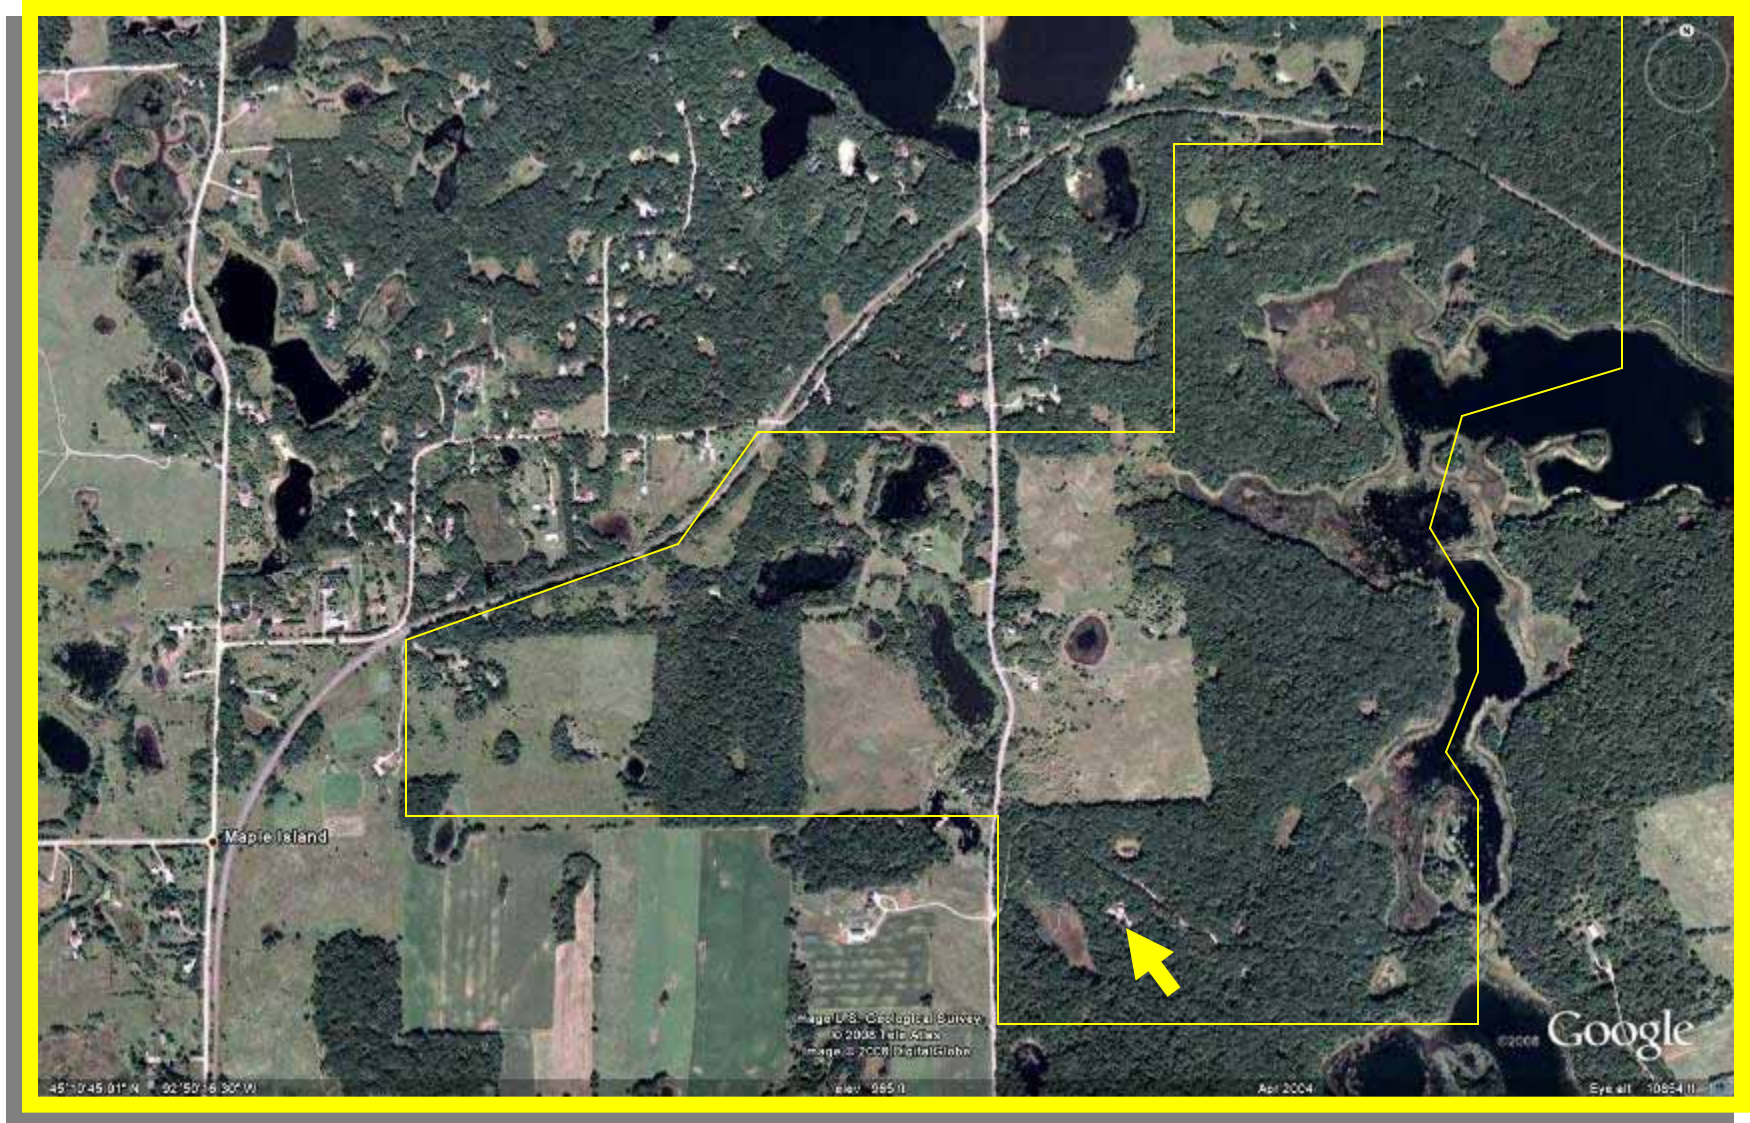

# *A New Twist on Warner's Woods*

*May 25, 2008*

*A thunderstorm super-cell produces a series of EF-0 to EF-3 tornados that travel east through Anoka and Washington Counties, Minnesota and then into western Wisconsin*

*A. May 25, 2008 storm base reflectivity (NOAA)*

*B. Example of an EF-1 tornado*

*May 25, 2008 Doppler Radar image and storm tract*

*May 25, 2008 storm tract and damage reports*

# *Hugo, Minnesota May 25, 2008*

*Point data for downed or damaged trees on the western edge of the WNC storm impact area*