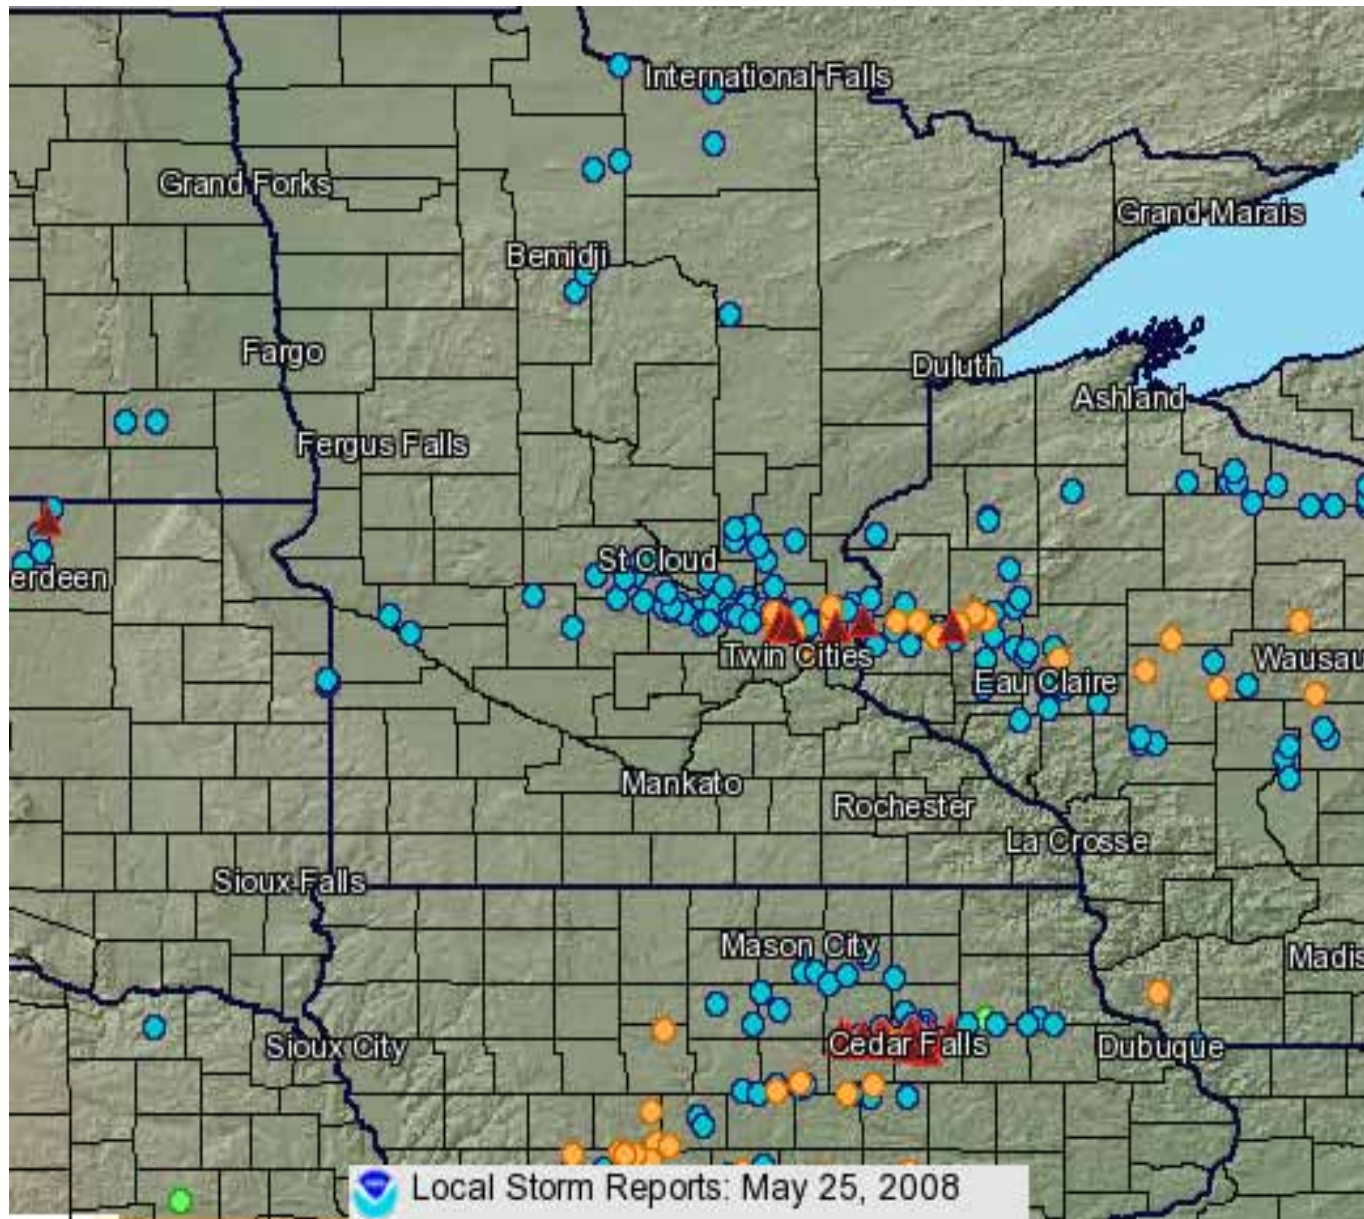

# *A New Twist on Warner's Woods*

*May 25, 2008*

*A thunderstorm super-cell produces a series of EF-0 to EF-3 tornados that travel east through Anoka and Washington Counties, Minnesota and then into western Wisconsin*

*A. May 25, 2008 storm base reflectivity (NOAA)*

*B. Example of an EF-1 tornado*

*May 25, 2008 Doppler Radar image and storm tract*

*May 25, 2008 storm tract and damage reports*

# *Hugo, Minnesota May 25, 2008*

*Point data for downed or damaged trees on the western edge of the WNC storm impact area*