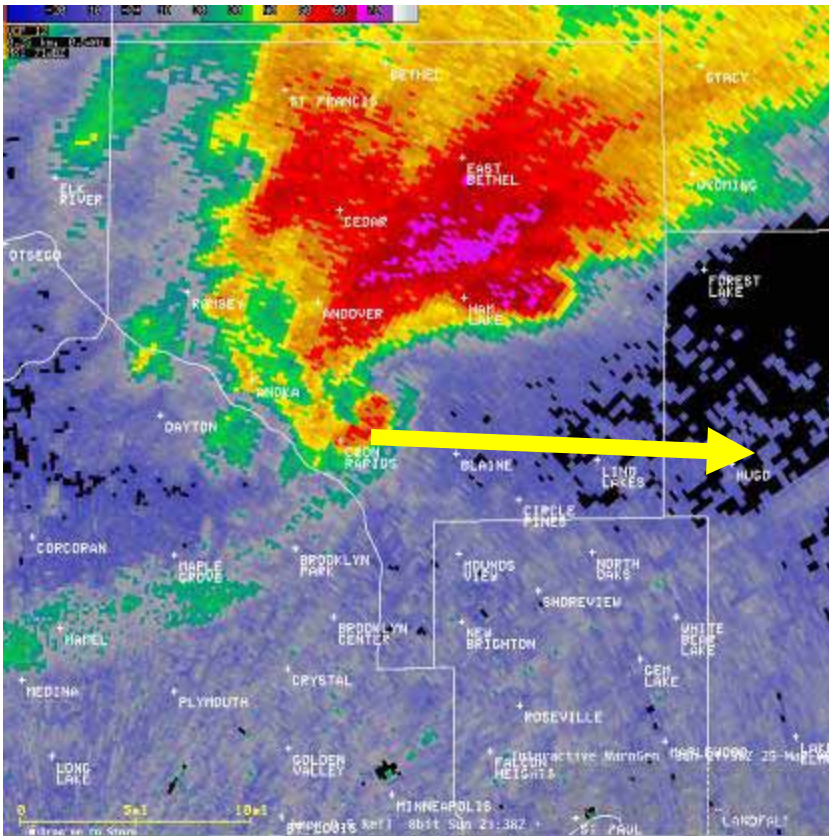

# *A New Twist on Warner's Woods*

*May 25, 2008*

*A thunderstorm super-cell produces a series of EF-0 to EF-3 tornados that travel east through Anoka and Washington Counties, Minnesota and then into western Wisconsin*

*A. May 25, 2008 storm base reflectivity (NOAA)*

*B. Example of an EF-1 tornado*

*May 25, 2008 Doppler Radar image and storm tract*

*May 25, 2008 storm tract and damage reports*

# *Hugo, Minnesota May 25, 2008*

*Point data for downed or damaged trees on the western edge of the WNC storm impact area*