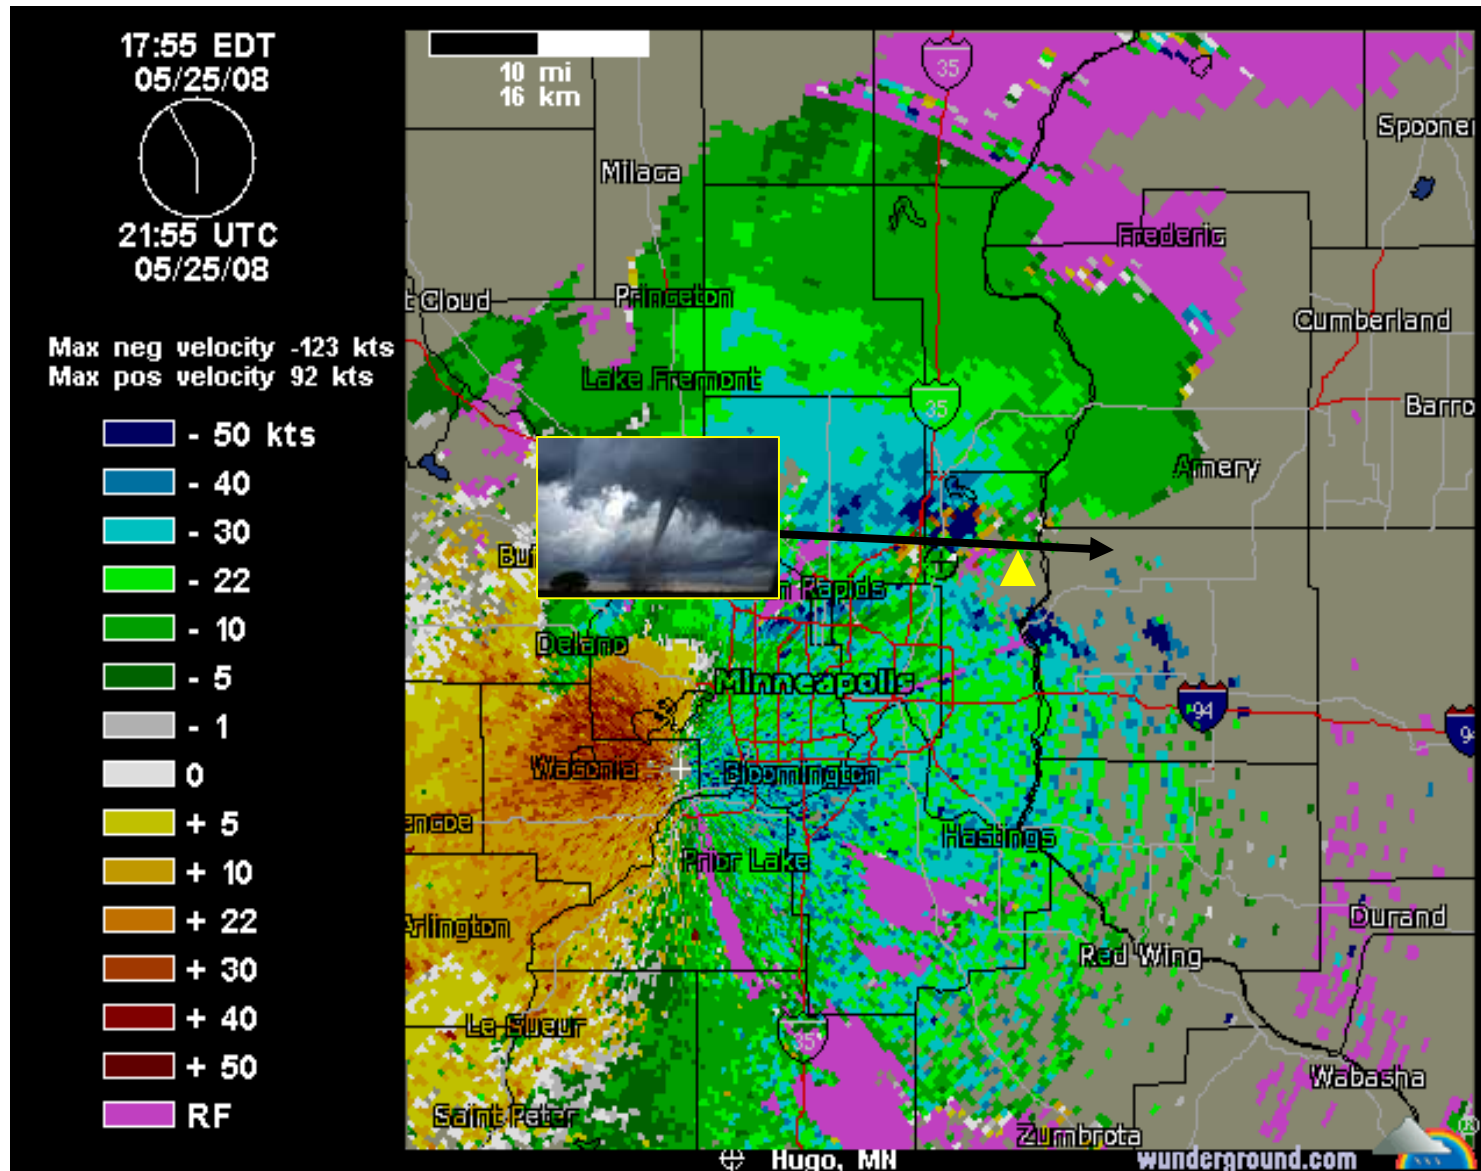

# *A New Twist on Warner's Woods*

*May 25, 2008*

*A thunderstorm super-cell produces a series of EF-0 to EF-3 tornados that travel east through Anoka and Washington Counties, Minnesota and then into western Wisconsin*

*A. May 25, 2008 storm base reflectivity (NOAA)*

*B. Example of an EF-1 tornado*

*May 25, 2008 Doppler Radar image and storm tract*

*May 25, 2008 storm tract and damage reports*

# *Hugo, Minnesota May 25, 2008*

*Point data for downed or damaged trees on the western edge of the WNC storm impact area*