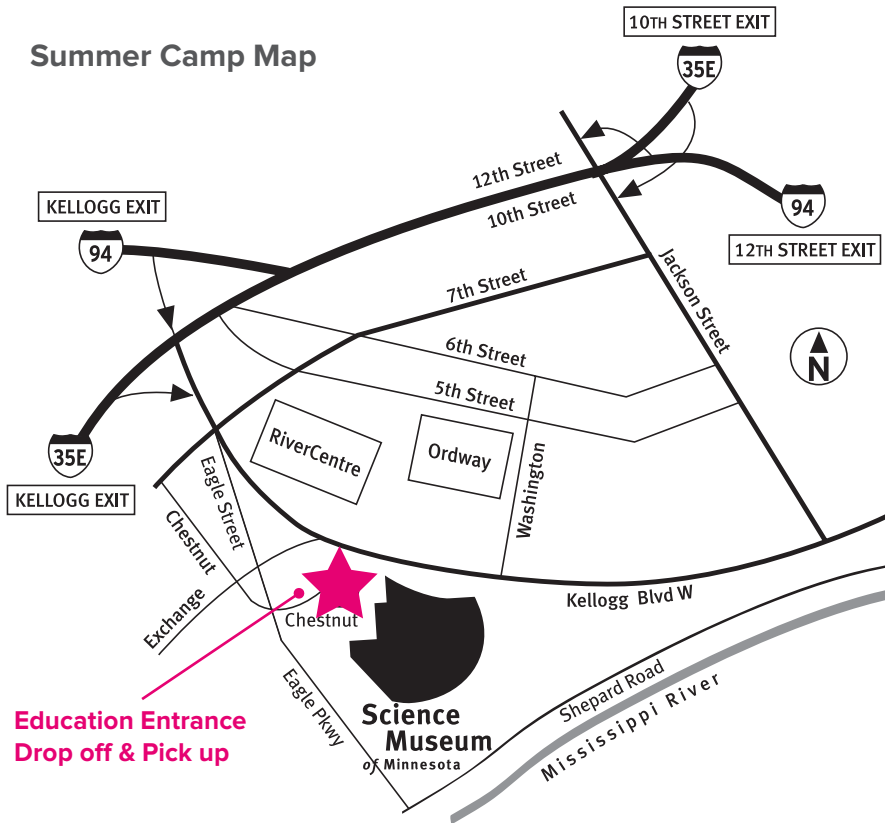

Summer Camp Map

Pick-up and drop-off

- Please drop off 15 minutes before camp begins and pick up within 30 minutes of the program's end time *(unless you are purchasing extended care)*.
- Remember to fill out and bring your child verification card! Please share or copy your verification card for anyone authorized to pick up your child.
- To avoid delays and traffic back-ups, we ask that you remain in your vehicle during both drop-off and pick-up. Our staff will deliver your child to you!
- Time saving tip: Since curbside space is limited, arriving ten minutes AFTER your child's program ends will reduce your wait time significantly.

East on I-94

If you are eastbound on I-94, take the Kellogg Boulevard exit. Go right and follow Kellogg to the three-way intersection of Kellogg, West 7th Street, and Eagle Street. Take Eagle down the hill to the second stoplight, Chestnut Street, and turn left. Proceed to the Education Entrance turnaround area on your right.

North on I-35E

If you are northbound on I-35E, take the Kellogg Boulevard exit. Go right and follow Kellogg to the three-way intersection with West 7th and Eagle Street. Take Eagle down the hill to the second stoplight, Chestnut Street, and turn left. Proceed to the Education Entrance turnaround area on your right.

West on I-94

If you are westbound on I-94, take the 6th Street exit (from the left lane). Follow 6th Street to West 7th Street. Turn left onto West 7th and go south to Chestnut Street. Turn left onto Chestnut. Proceed to the Education Entrance turnaround area on your right.

South on I-35E

If you are southbound on I-35E, take the 10th Street exit to Jackson Street, turn left and go south to 7th Street; go right on 7th Street to the three-way intersection with Kellogg Boulevard and Eagle Street. Turn left on Eagle and go down the hill to the second stoplight, Chestnut. Turn left and proceed to the Education Entrance turnaround area on your right.

Have Question? Please call the Science Museum of Minnesota (651) 221-9444