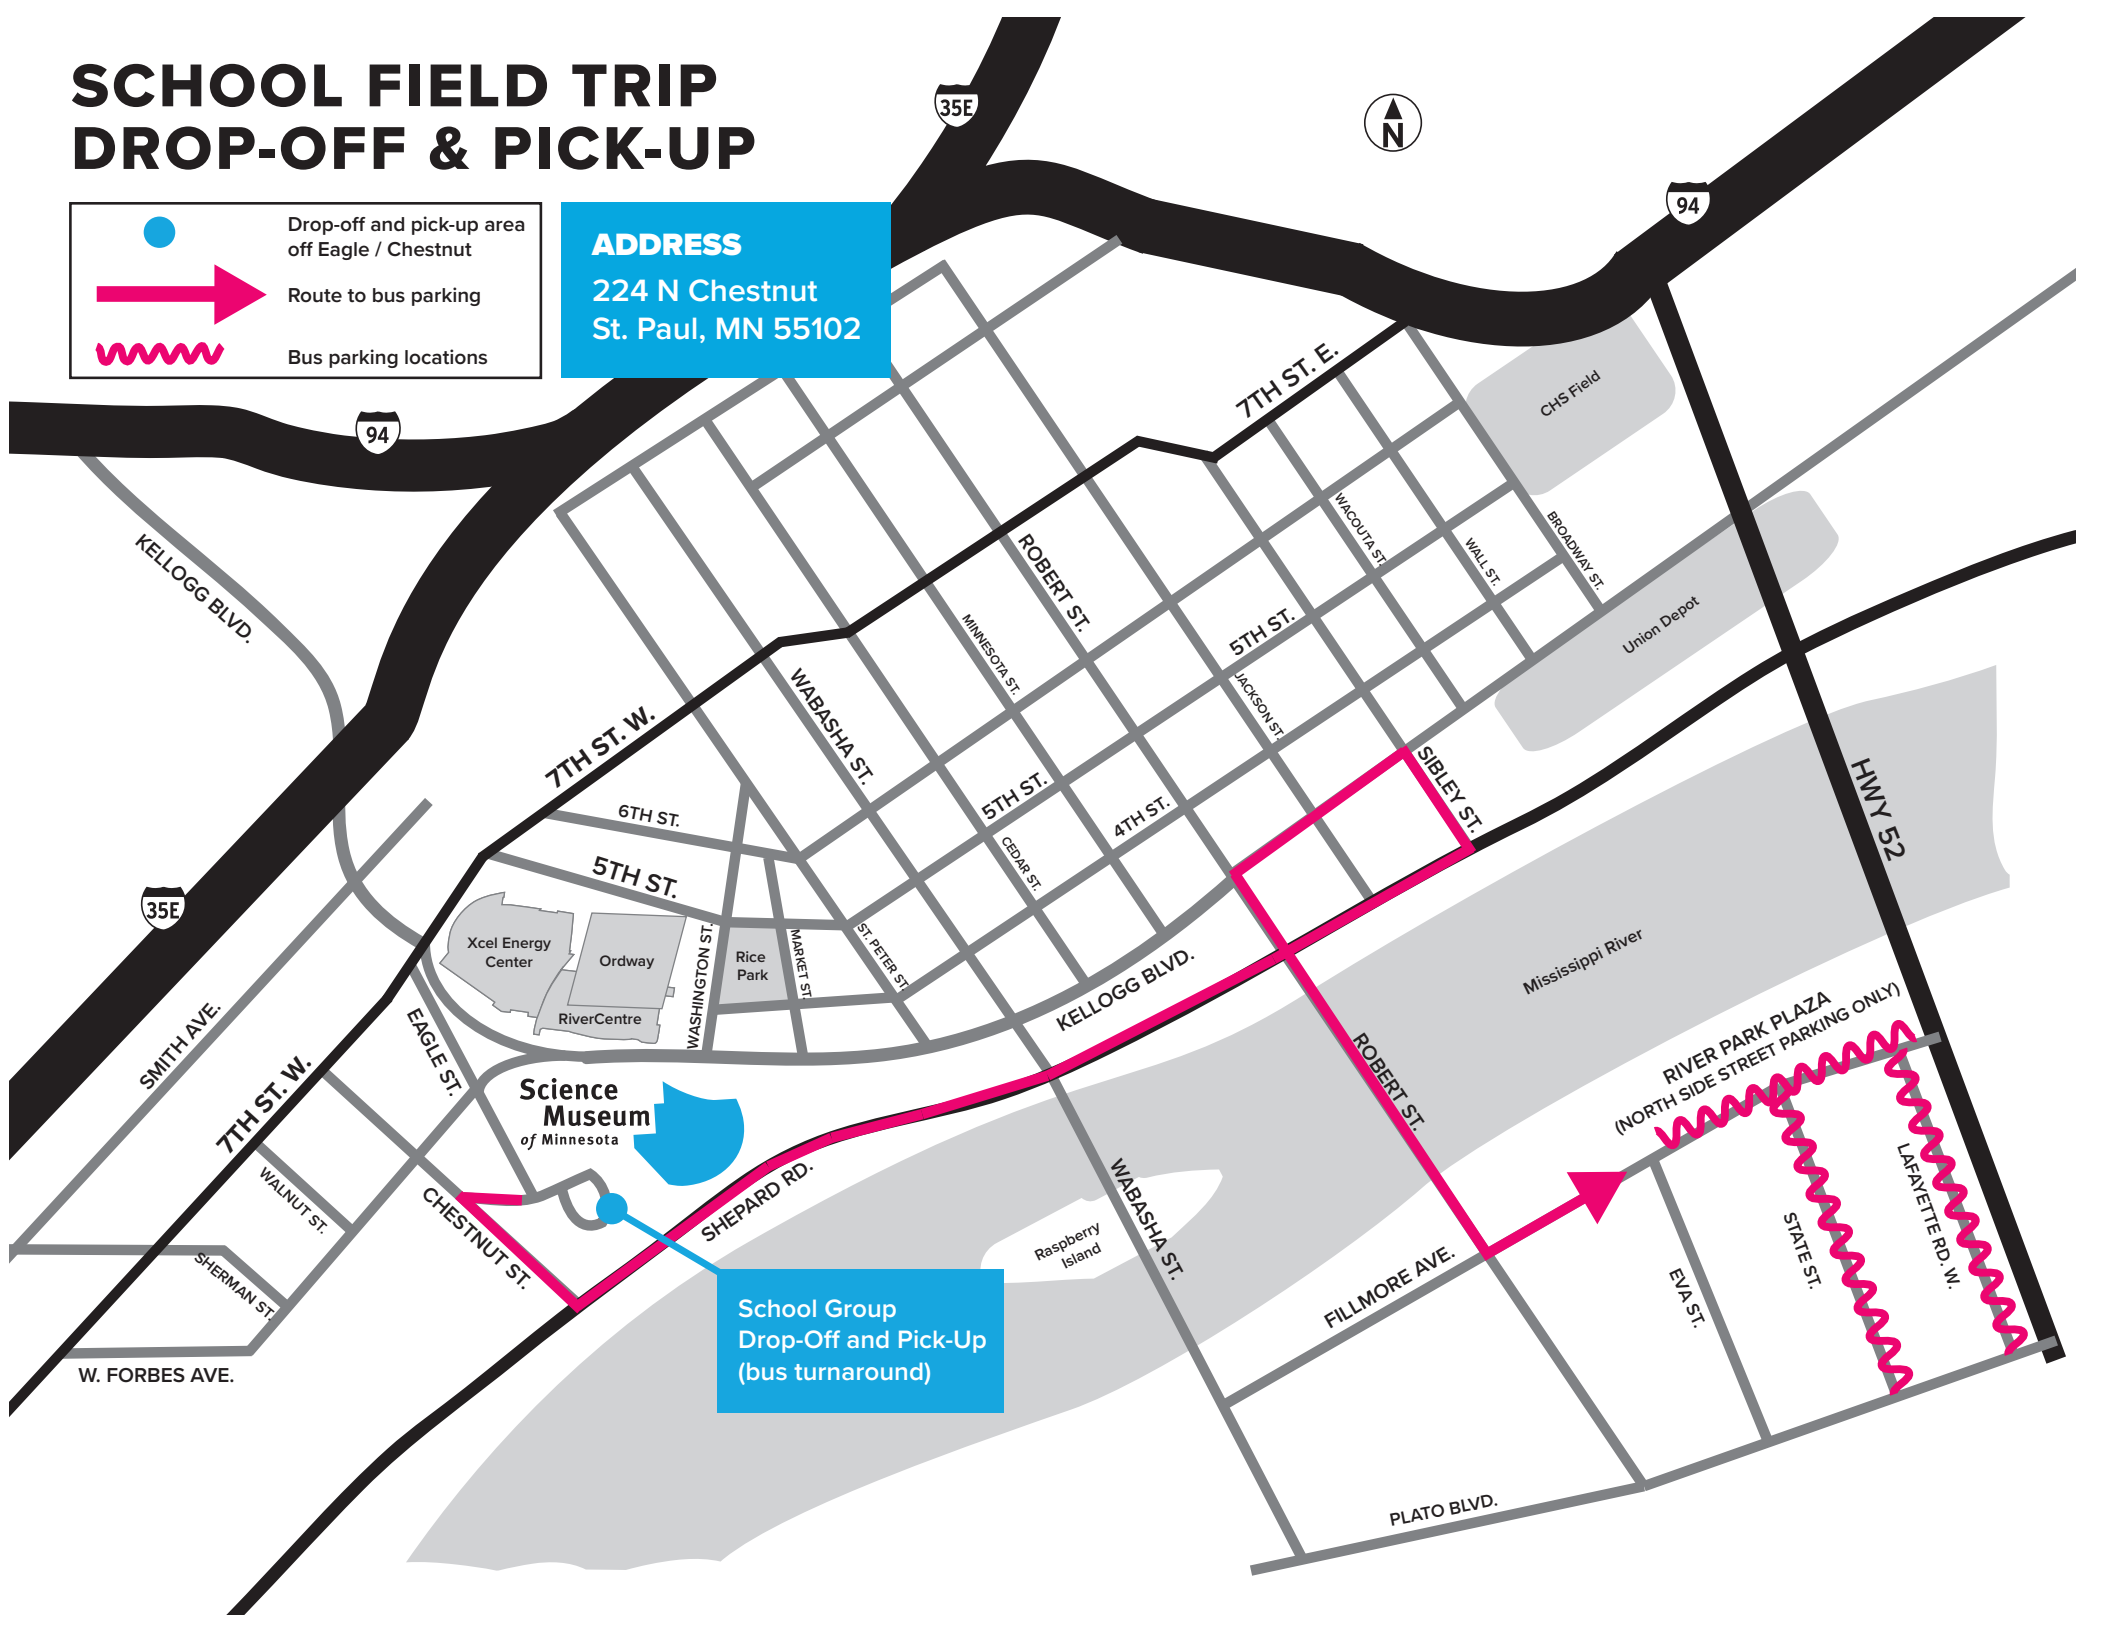

SCHOOL FIELD TRIP DROP-OFF & PICK-UP

Drop-off and pick-up area off Eagle / Chestnut
Route to bus parking
Bus parking locations

ADDRESS
224 N Chestnut
St. Paul, MN 55102