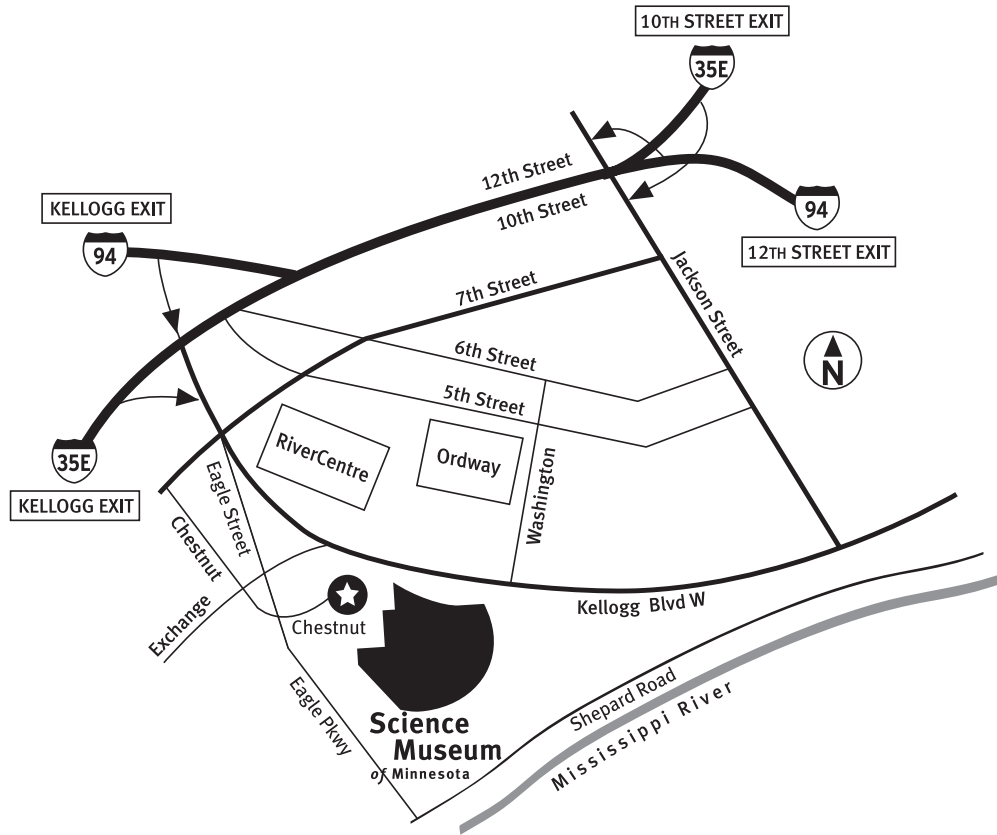

SCHOOL BUS DRIVER DIRECTIONS