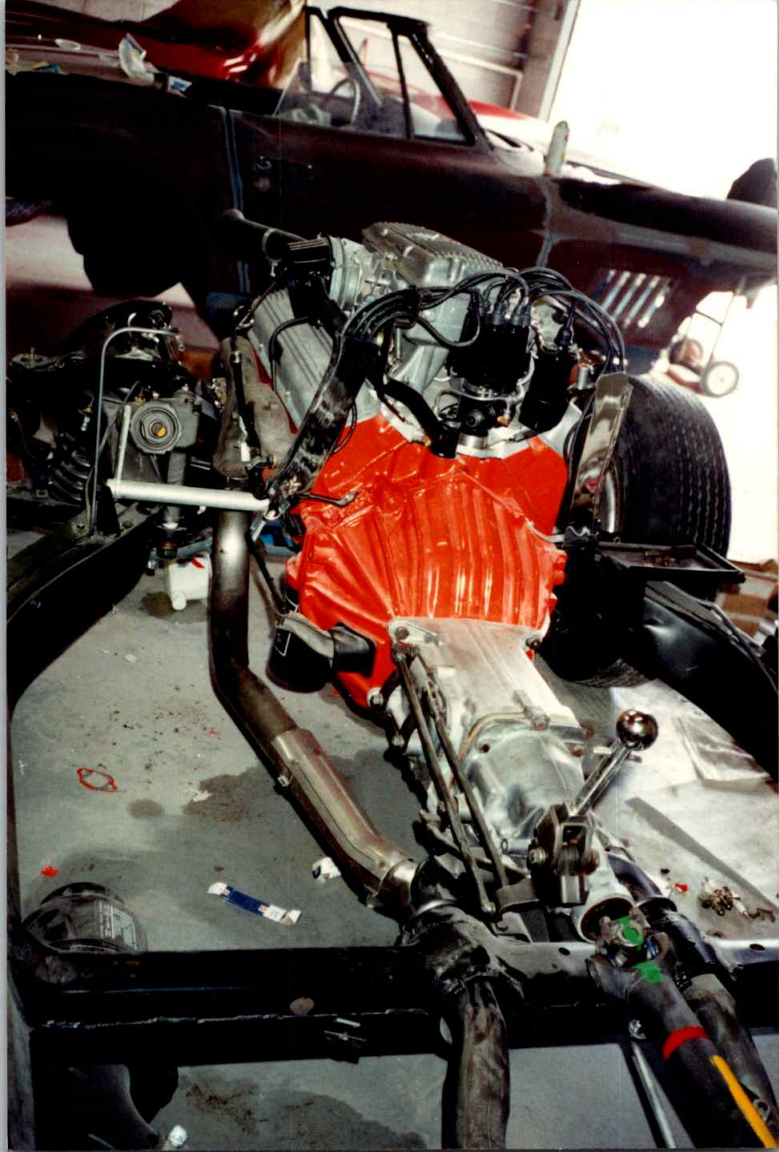

NEVADA
FUEL

2071217
203188-21

3871317
303198-21

12115

GENERAL
MATCH

A close-up photograph of the rear of a classic red car. The car's body is a deep, glossy red. A chrome bumper runs across the bottom. A license plate is attached to the bumper, featuring the word "NEVADA" at the top, "ELIE" in large letters in the middle, and "SILVER STATE" at the bottom. A small checkered flag emblem is visible on the left side of the car's body. The car is parked on a light blue-grey floor with some debris.