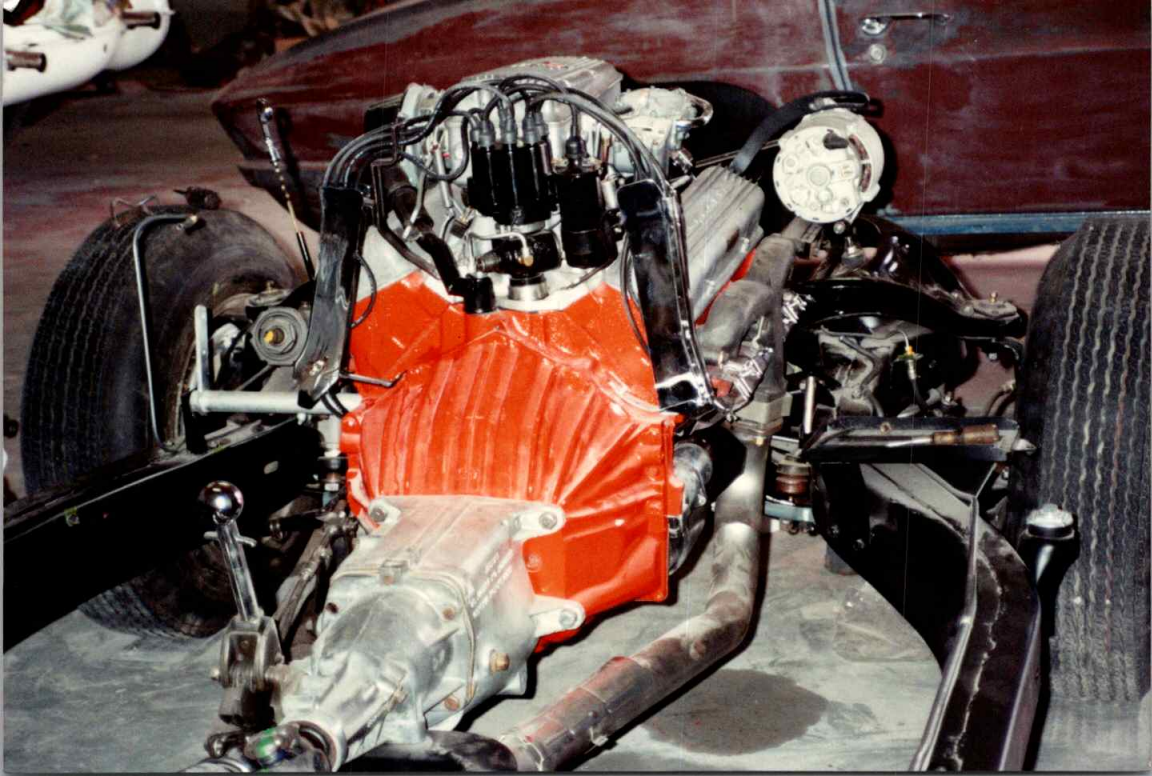

NEVADA
FUEL

2071217
203188-21

3871317
303198-21

12115

GENERAL
MATCH

A close-up photograph of the rear of a classic red car. The car's body is a deep, glossy red. A chrome bumper runs across the bottom. A license plate is attached to the bumper, featuring the word "NEVADA" at the top, "ELIE" in large letters in the middle, and "SILVER STATE" at the bottom. A small checkered flag emblem is visible on the left side of the car's body. The car is parked on a light blue-grey floor with some debris.