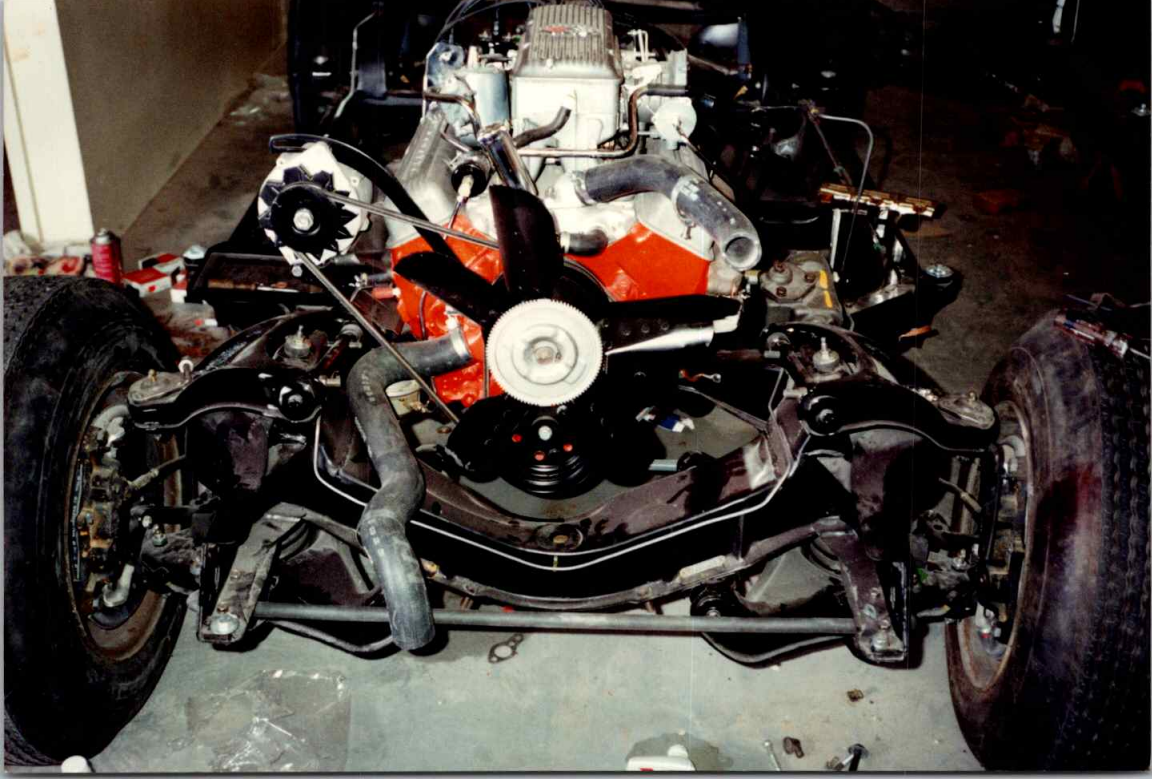

NEVADA
FUEL

2071217
203188-21

3871317
303198-21

12115

GENERAL
MATCH

A close-up photograph of the rear of a classic red car. The car's body is a deep, glossy red. A chrome bumper runs across the bottom. A license plate is attached to the bumper, featuring the word "NEVADA" at the top, "ELIE" in large letters in the middle, and "SILVER STATE" at the bottom. A small checkered flag emblem is visible on the left side of the car's body. The car is parked on a light blue-grey floor with some debris.