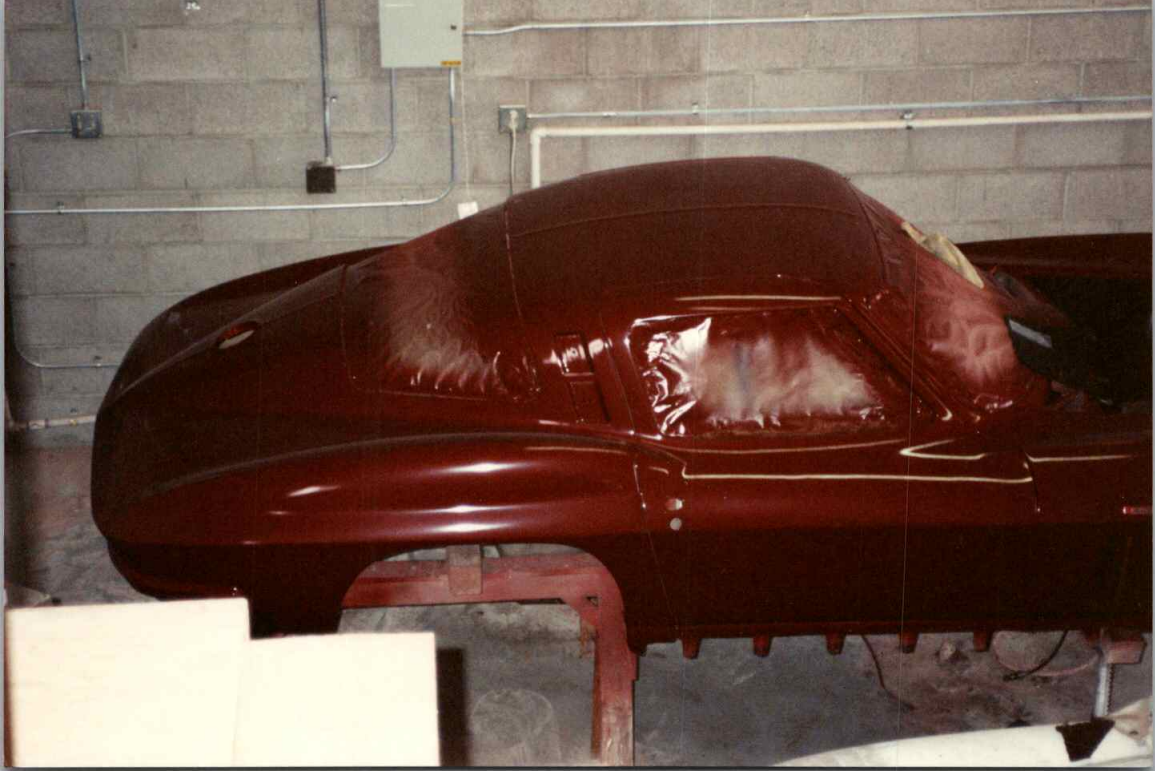

NEVADA
FUEL

2071217
203188-21

3871317
303198-21

12115

GENERAL
MATCH

A close-up photograph of the rear of a classic red car. The car's body is a deep, glossy red. A chrome bumper runs across the bottom. A license plate is attached to the bumper, featuring the word "NEVADA" at the top, "ELIE" in large letters in the middle, and "SILVER STATE" at the bottom. A small checkered flag emblem is visible on the left side of the car's body. The car is parked on a light blue-grey floor with some debris.