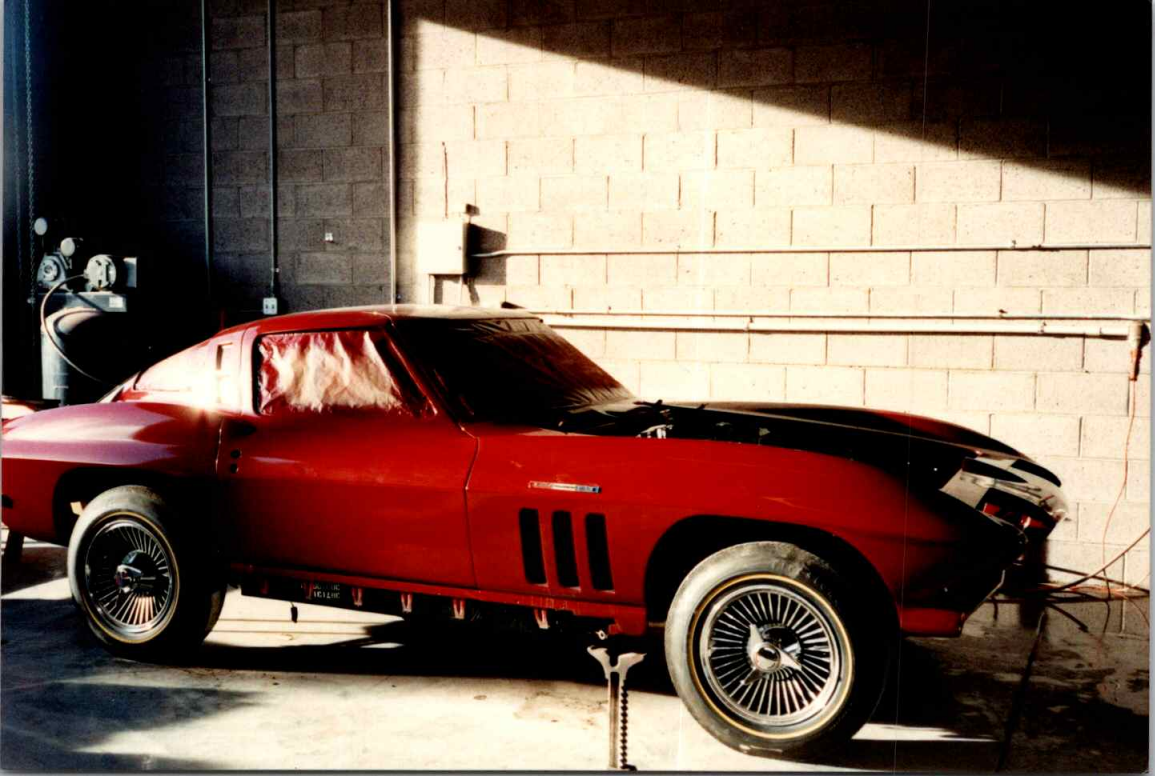

NEVADA
FUEL

2071217
203188-21

3871317
303198-21

12115

GENERAL
MATCH

A close-up photograph of the rear of a classic red car. The car's body is a deep, glossy red. A chrome bumper runs across the bottom. A license plate is attached to the bumper, featuring the word "NEVADA" at the top, "ELIE" in large letters in the middle, and "SILVER STATE" at the bottom. A small checkered flag emblem is visible on the left side of the car's body. The car is parked on a light blue-grey floor with some debris.