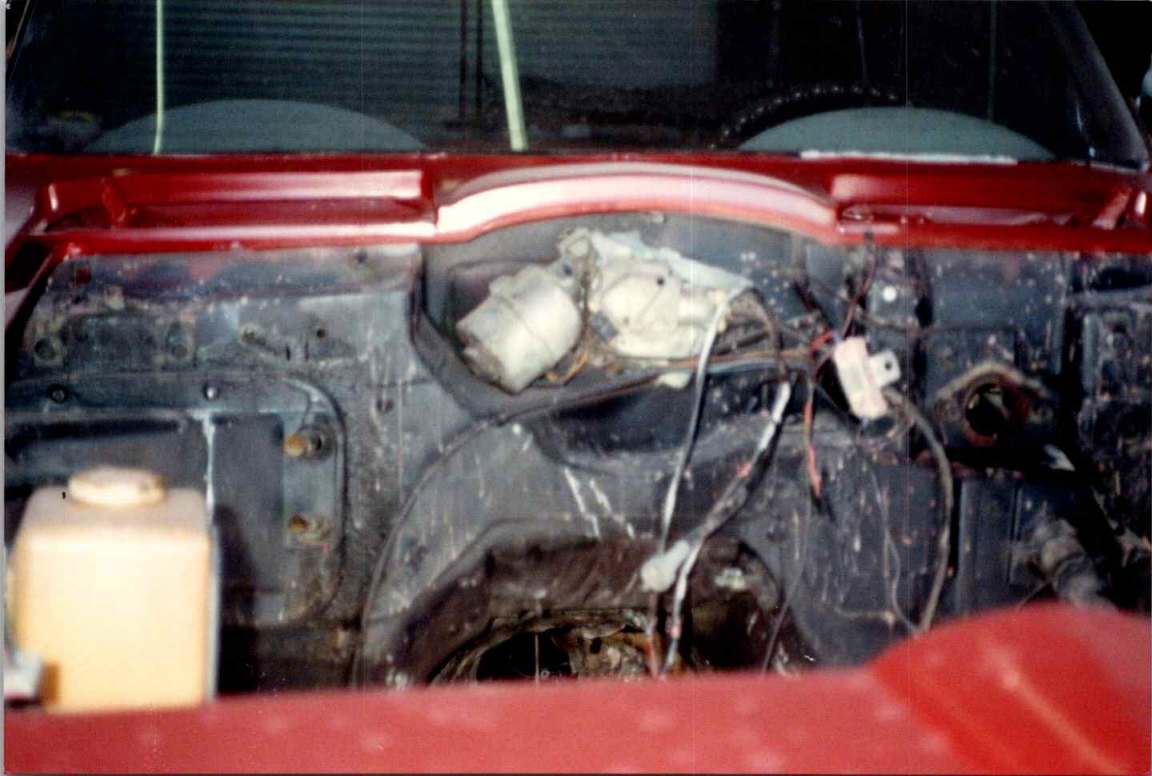

NEVADA
FUEL

2071217
203188-21

3871317
303198-21

12115

GENERAL
MATCH

A close-up photograph of the rear of a classic red car. The car's body is a deep, glossy red. A chrome bumper runs across the bottom. A license plate is attached to the bumper, featuring the word "NEVADA" at the top, "ELIE" in large letters in the middle, and "SILVER STATE" at the bottom. A small checkered flag emblem is visible on the left side of the car's body. The car is parked on a light blue-grey floor with some debris.