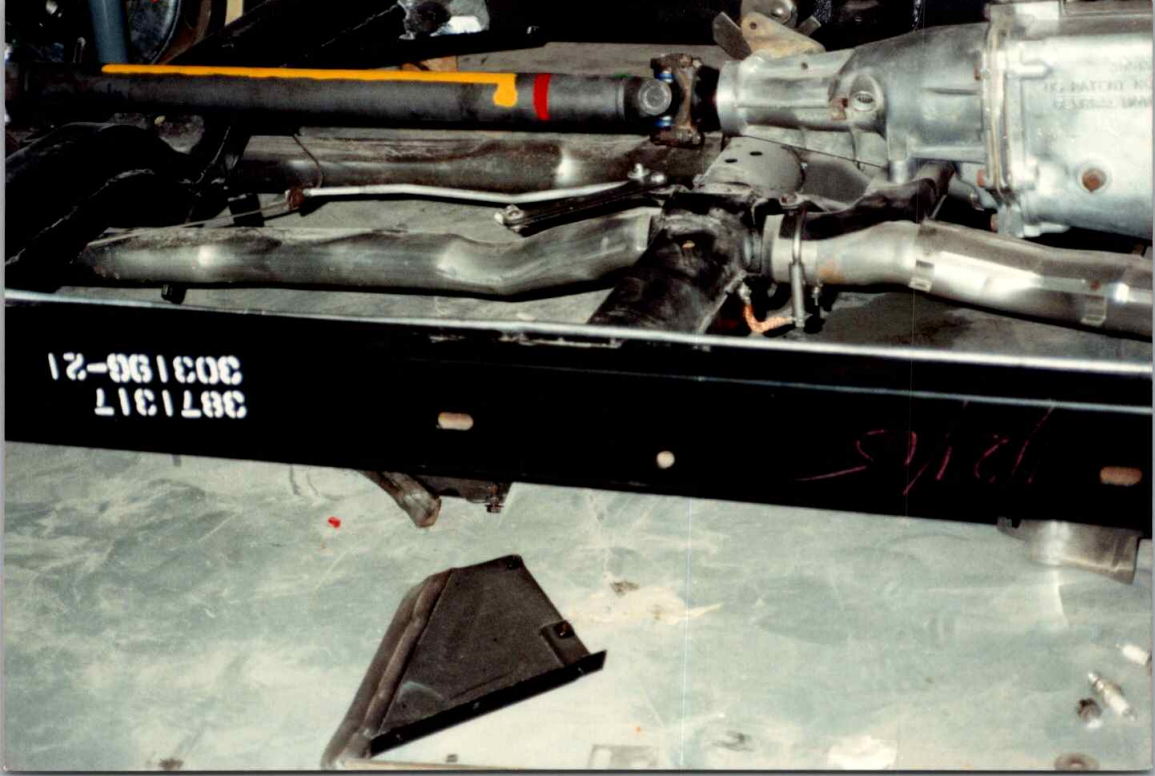

NEVADA
FUEL

2071217
203188-21

3871317
303198-21

12115

GENERAL
MATCH

A close-up photograph of the rear of a classic red car. The car's body is a deep, glossy red. A chrome bumper runs across the bottom. A license plate is attached to the bumper, featuring the word "NEVADA" at the top, "ELIE" in large letters in the middle, and "SILVER STATE" at the bottom. A small checkered flag emblem is visible on the left side of the car's body. The car is parked on a light blue-grey floor with some debris.