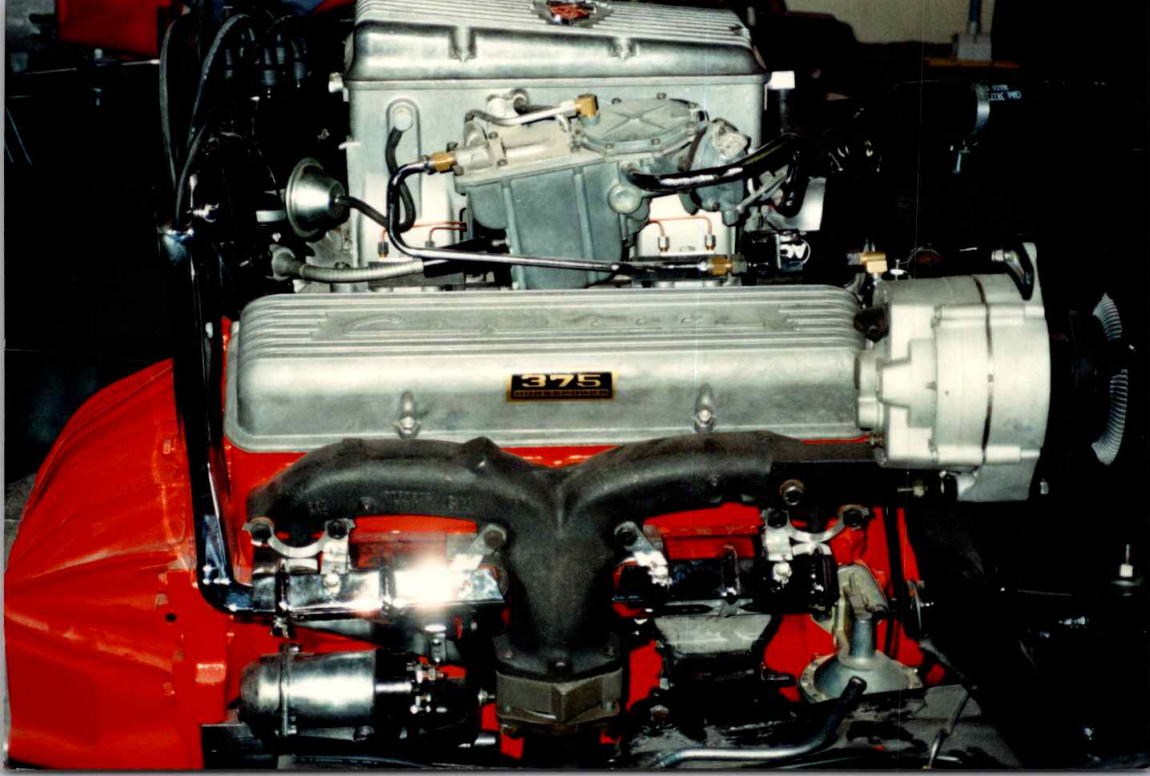

NEVADA
FUEL

2071217
203188-21

3871317
303198-21

12115

GENERAL
MATCH

A close-up photograph of the rear of a classic red car. The car's body is a deep, glossy red. A chrome bumper runs across the bottom. A license plate is attached to the bumper, featuring the word "NEVADA" at the top, "ELIE" in large letters in the middle, and "SILVER STATE" at the bottom. A small checkered flag emblem is visible on the left side of the car's body. The car is parked on a light blue-grey floor with some debris.