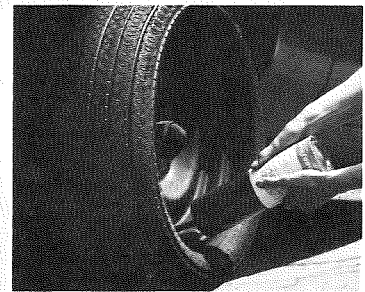

OUT OF THE WAY . . . UNTIL YOU NEED IT

The Custom Mini-Space spare tire is a foldable tire designed to take up a minimum of trunk space and, at the same time, fulfill the function of a spare tire when needed. It's lighter than a regular spare, which makes it easier to handle. Inflated, it's a full-size tire, ready to go to work.

It is designed for temporary use — not for continuous service — at speeds up to 50 miles per hour. For this kind of temporary service, the tire has an anticipated tread life of up to 3000 miles.

The Custom Mini-Space spare tire can be used in combination with diagonal (bias) ply, bias-belted,

or radial tires. When it's convenient, the full-service tire should be repaired or replaced and the Custom Mini-Space should be deflated and returned to the trunk or storage compartment of the vehicle for future use. Important note: be sure the inflation canister is replaced or recharged and returned to its place along with the tire.

It's as easy to mount the Custom Mini-Space spare tire as a regular spare tire when you follow the simple instructions printed on the tire rim or the inflation canister. For more detailed instructions, please read your car owner's manual.