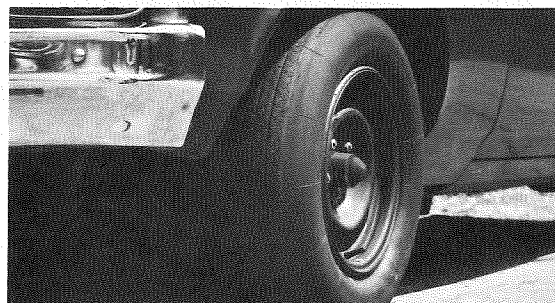

GOODYEAR

The Goodyear Tire & Rubber Company
Akron, Ohio 44316

more trunk space the Goodyear way

GOODYEAR

GOODYEAR

SAVES WEIGHT, SAVES SPACE

Custom Mini-Space Spare Tire*

*the stowaway spare tire from Goodyear

With a regular spare tire, some of the trunk space you need for luggage is already filled.

With a Goodyear Custom Mini-Space spare, you get extra space you can use . . . and a spare tire you can depend on.