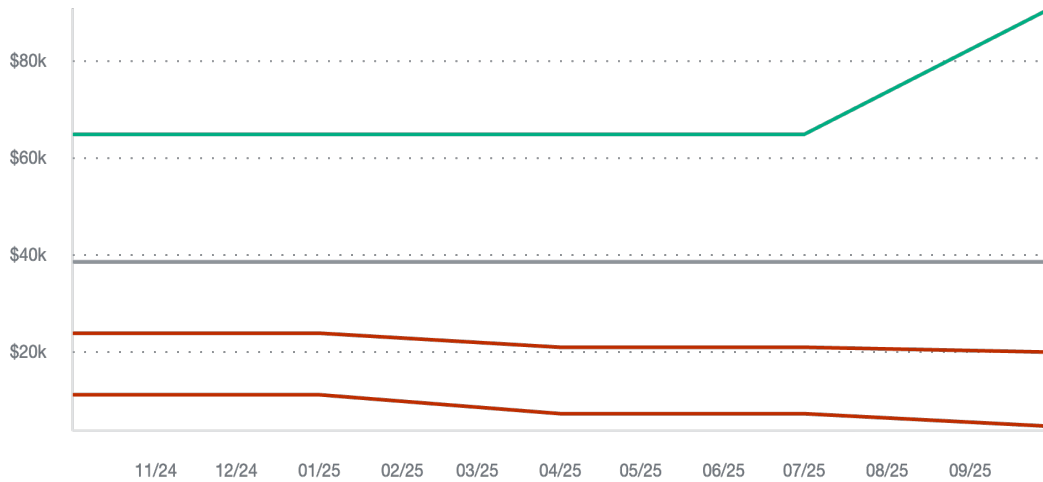

# 1995 Mercedes-Benz S600

4dr Sedan • 12-cyl. 5987cc/389hp MPFI

#1 Concours condition

**\$90,900**

↗ +40.1%

#2 Excellent condition

**\$38,600**

↔ 0%

#3 Good condition

**\$20,000\***

↘ -16.3%

#4 Fair condition

**\$4,700**

↘ -58%

NOTE: The chart displays price changes for the last year.

## Value adjustments

|                            |                 |   |                             |                    |
|----------------------------|-----------------|---|-----------------------------|--------------------|
| +15%<br>for Conquista Pkg. | +15%<br>for SS. | +\$4,500<br>for ChooChoo<br>Customs SS Pkg. | +\$500<br>for bucket seats. | -10%<br>for 6-cyl. |
|----------------------------|-----------------|---|-----------------------------|--------------------|

### Additional Info

Drive Type: RWD  
 Front Tire Size Code: 40  
 Front Tire Size: 16R235  
 Manufacturer Code: C127  
 Manufacturer MSRP: 130300  
 Market Segmentation: Full Size Luxury Car  
 Shipping Weight: 4870  
 Wheel Base Longest - Inches: 123.6  
 Wheel Base Shortest - Inches: 123.6