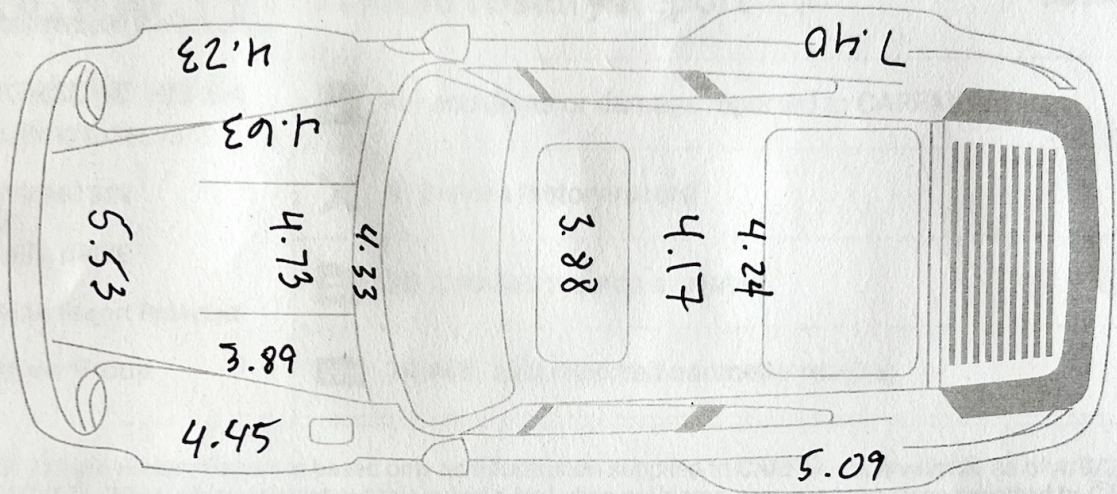

PORSCHÉ

PAINT METER READING

Ray Hoff
5/22/24

1988 Porsche 928 S4

WFOJB0921JS861373