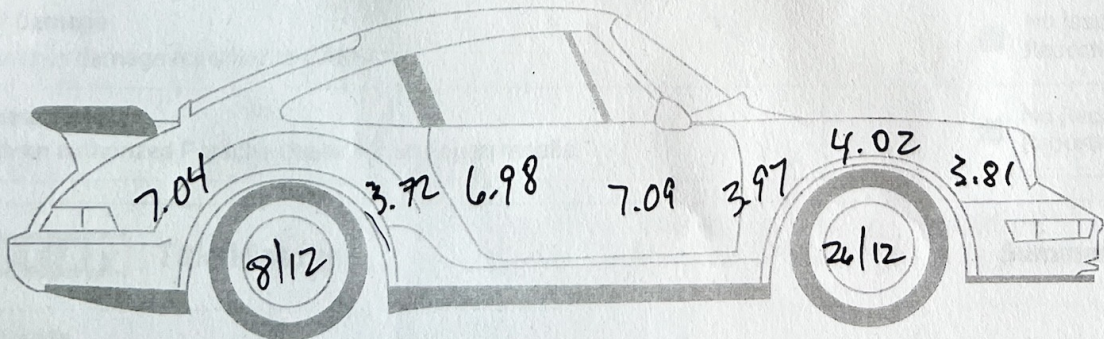

PORSCHÉ

PAINT METER READING

Ray Hoff
5/22/24

1988 Porsche 928 S4

WFOJB0921JS861373