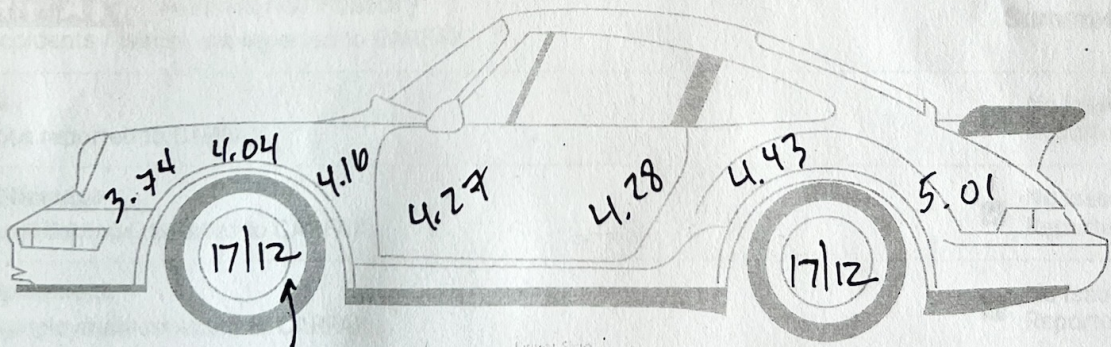

PORSCHÉ

PAINT METER READING

Ray Hoff
5/22/24

1988 Porsche 928 S4

WFOJB0921JS861373