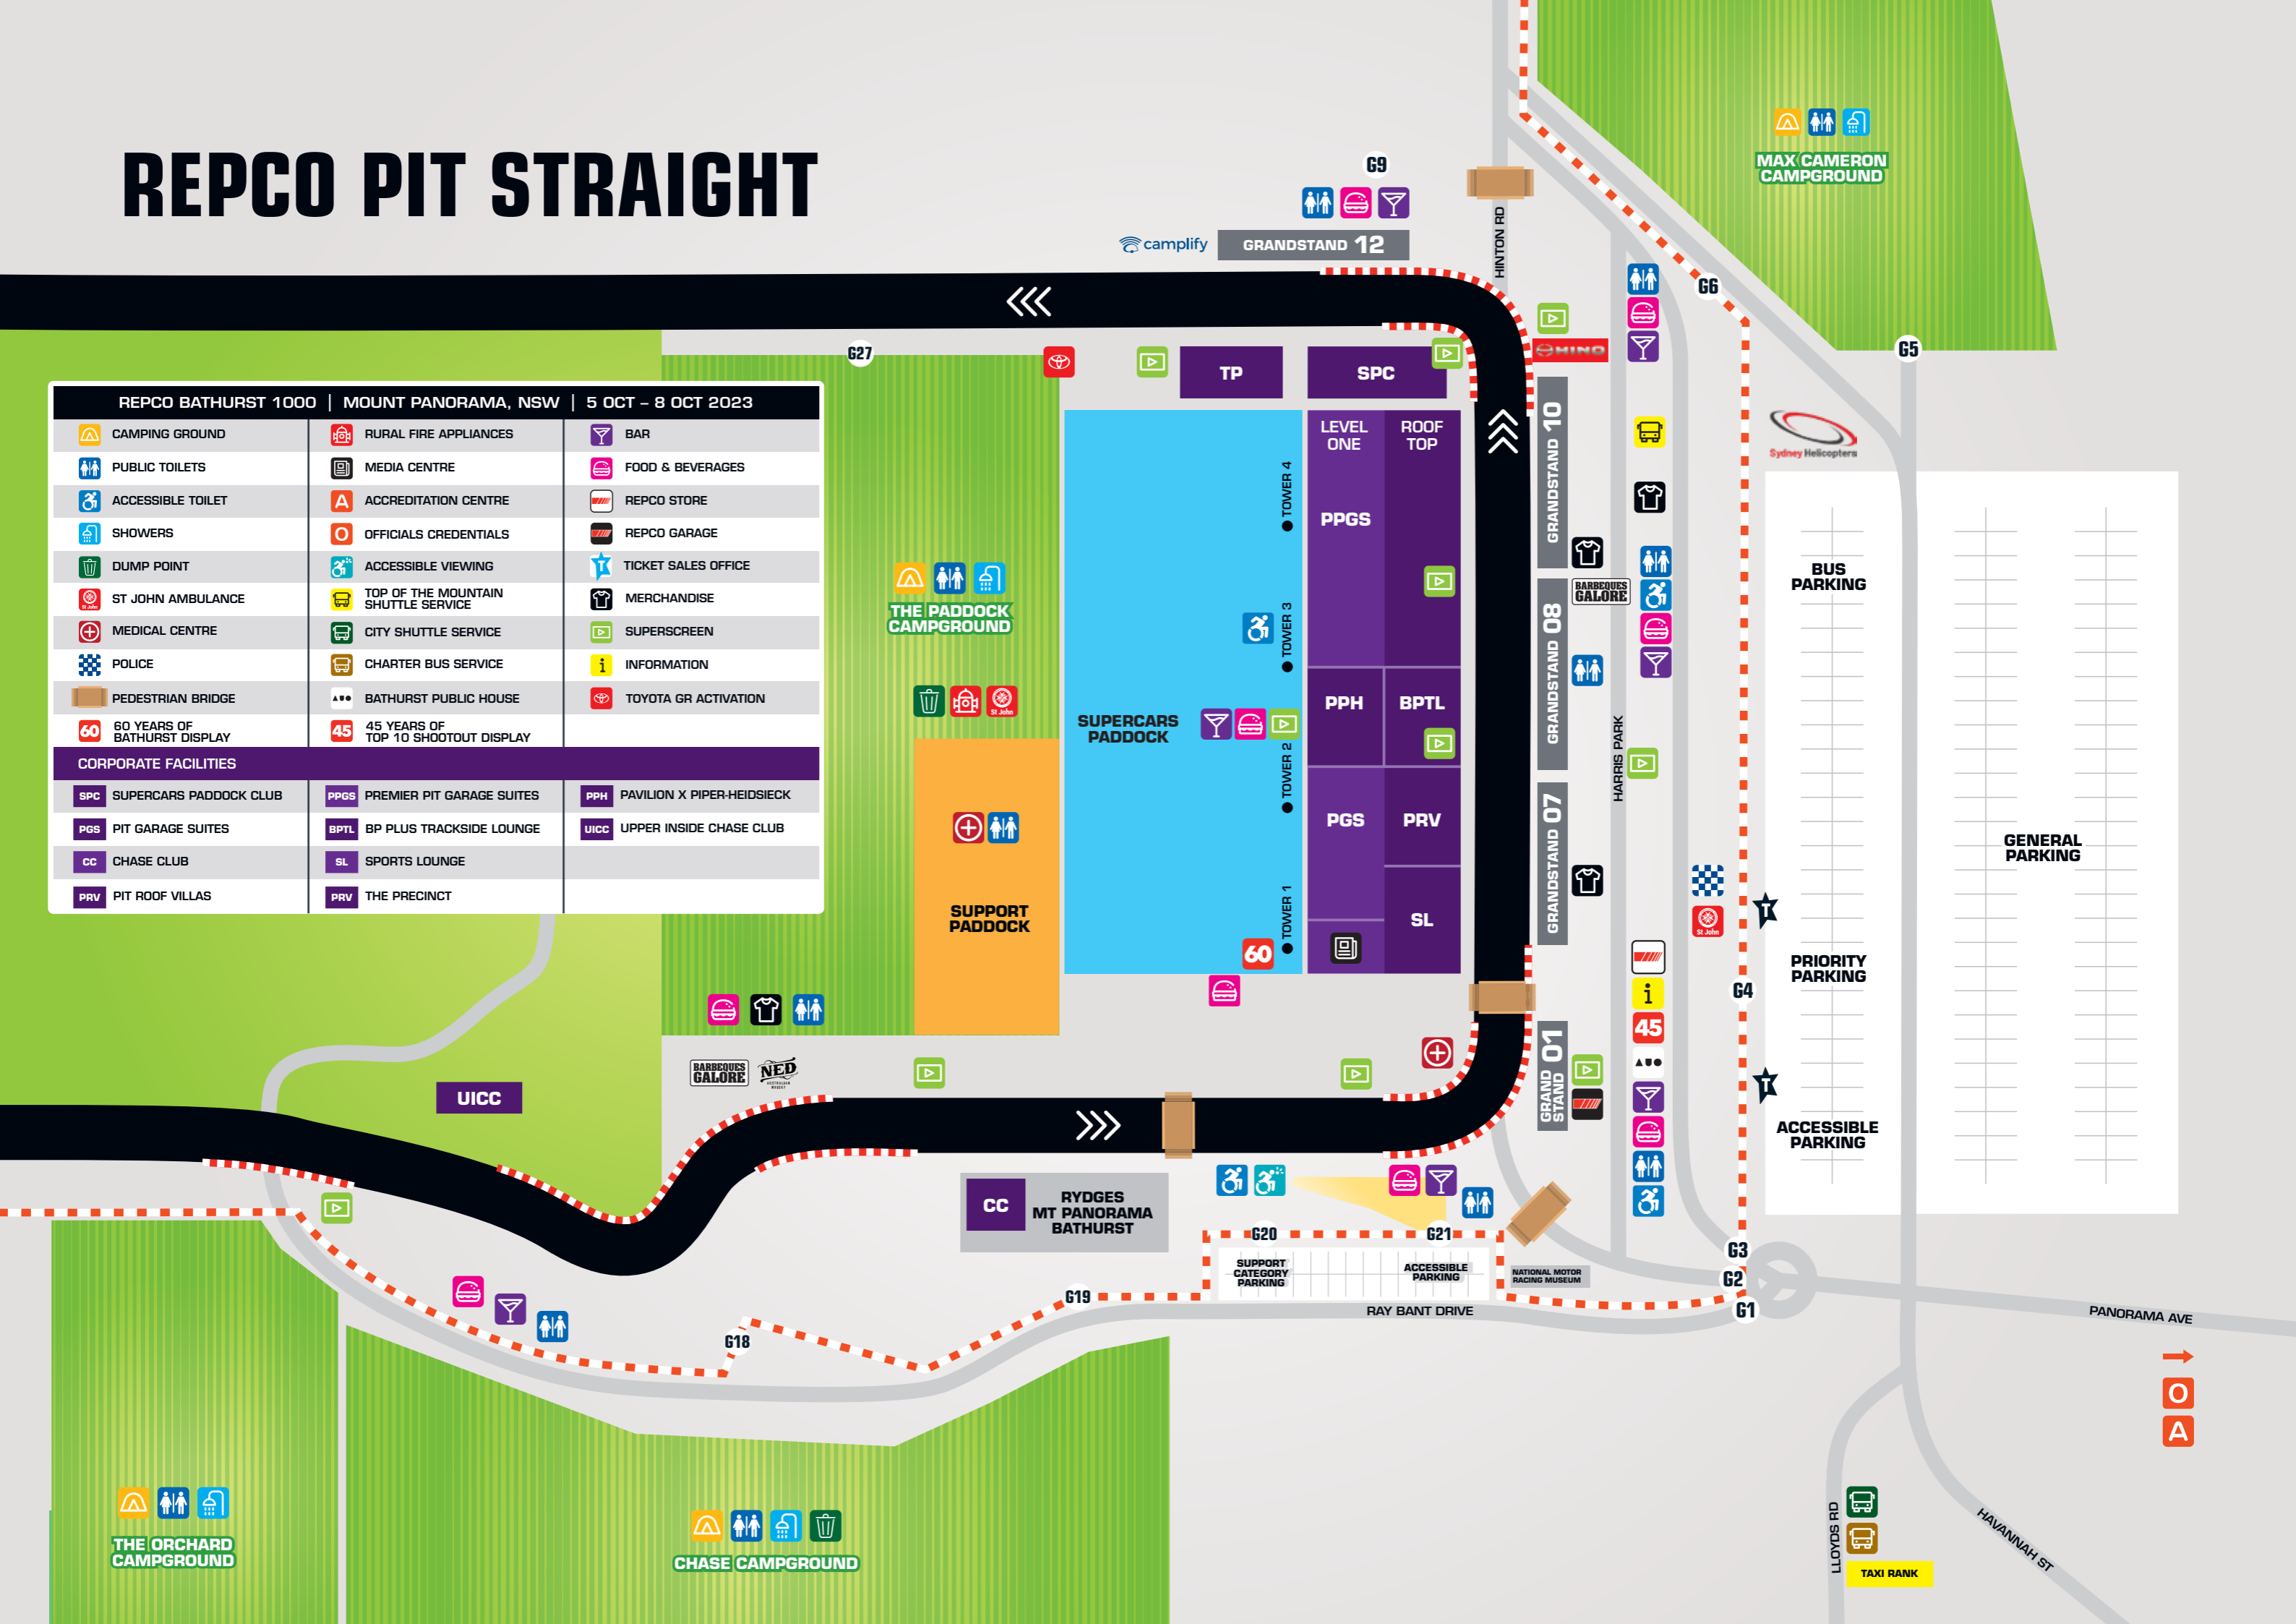

REPCO PIT STRAIGHT ENLARGED MAP AVAILABLE

*This map is indicative only. Not to scale. Correct at time of printing. Please note - Super screen locations are subject to change.

REPCO PIT STRAIGHT

REPCO BATHURST 1000 MOUNT PANORAMA, NSW 5 OCT - 8 OCT 2023		
CAMPING GROUND	RURAL FIRE APPLIANCES	BAR
PUBLIC TOILETS	MEDIA CENTRE	FOOD & BEVERAGES
ACCESSIBLE TOILET	ACCREDITATION CENTRE	REPCO STORE
SHOWERS	OFFICIALS CREDENTIALS	REPCO GARAGE
DUMP POINT	ACCESSIBLE VIEWING	TICKET SALES OFFICE
ST JOHN AMBULANCE	TOP OF THE MOUNTAIN SHUTTLE SERVICE	MERCHANDISE
MEDICAL CENTRE	CITY SHUTTLE SERVICE	SUPERSCREEN
POLICE	CHARTER BUS SERVICE	INFORMATION
PEDESTRIAN BRIDGE	BATHURST PUBLIC HOUSE	TOYOTA GR ACTIVATION
60 YEARS OF BATHURST DISPLAY	45 YEARS OF TOP 10 SHOOTOUT DISPLAY	
CORPORATE FACILITIES		
SUPERCARS PADDOCK CLUB	PREMIER PIT GARAGE SUITES	PAVILION X PIPER-HEIDSIECK
PIT GARAGE SUITES	BP PLUS TRACKSIDE LOUNGE	UPPER INSIDE CHASE CLUB
CHASE CLUB	SPORTS LOUNGE	
PIT ROOF VILLAS	THE PRECINCT	