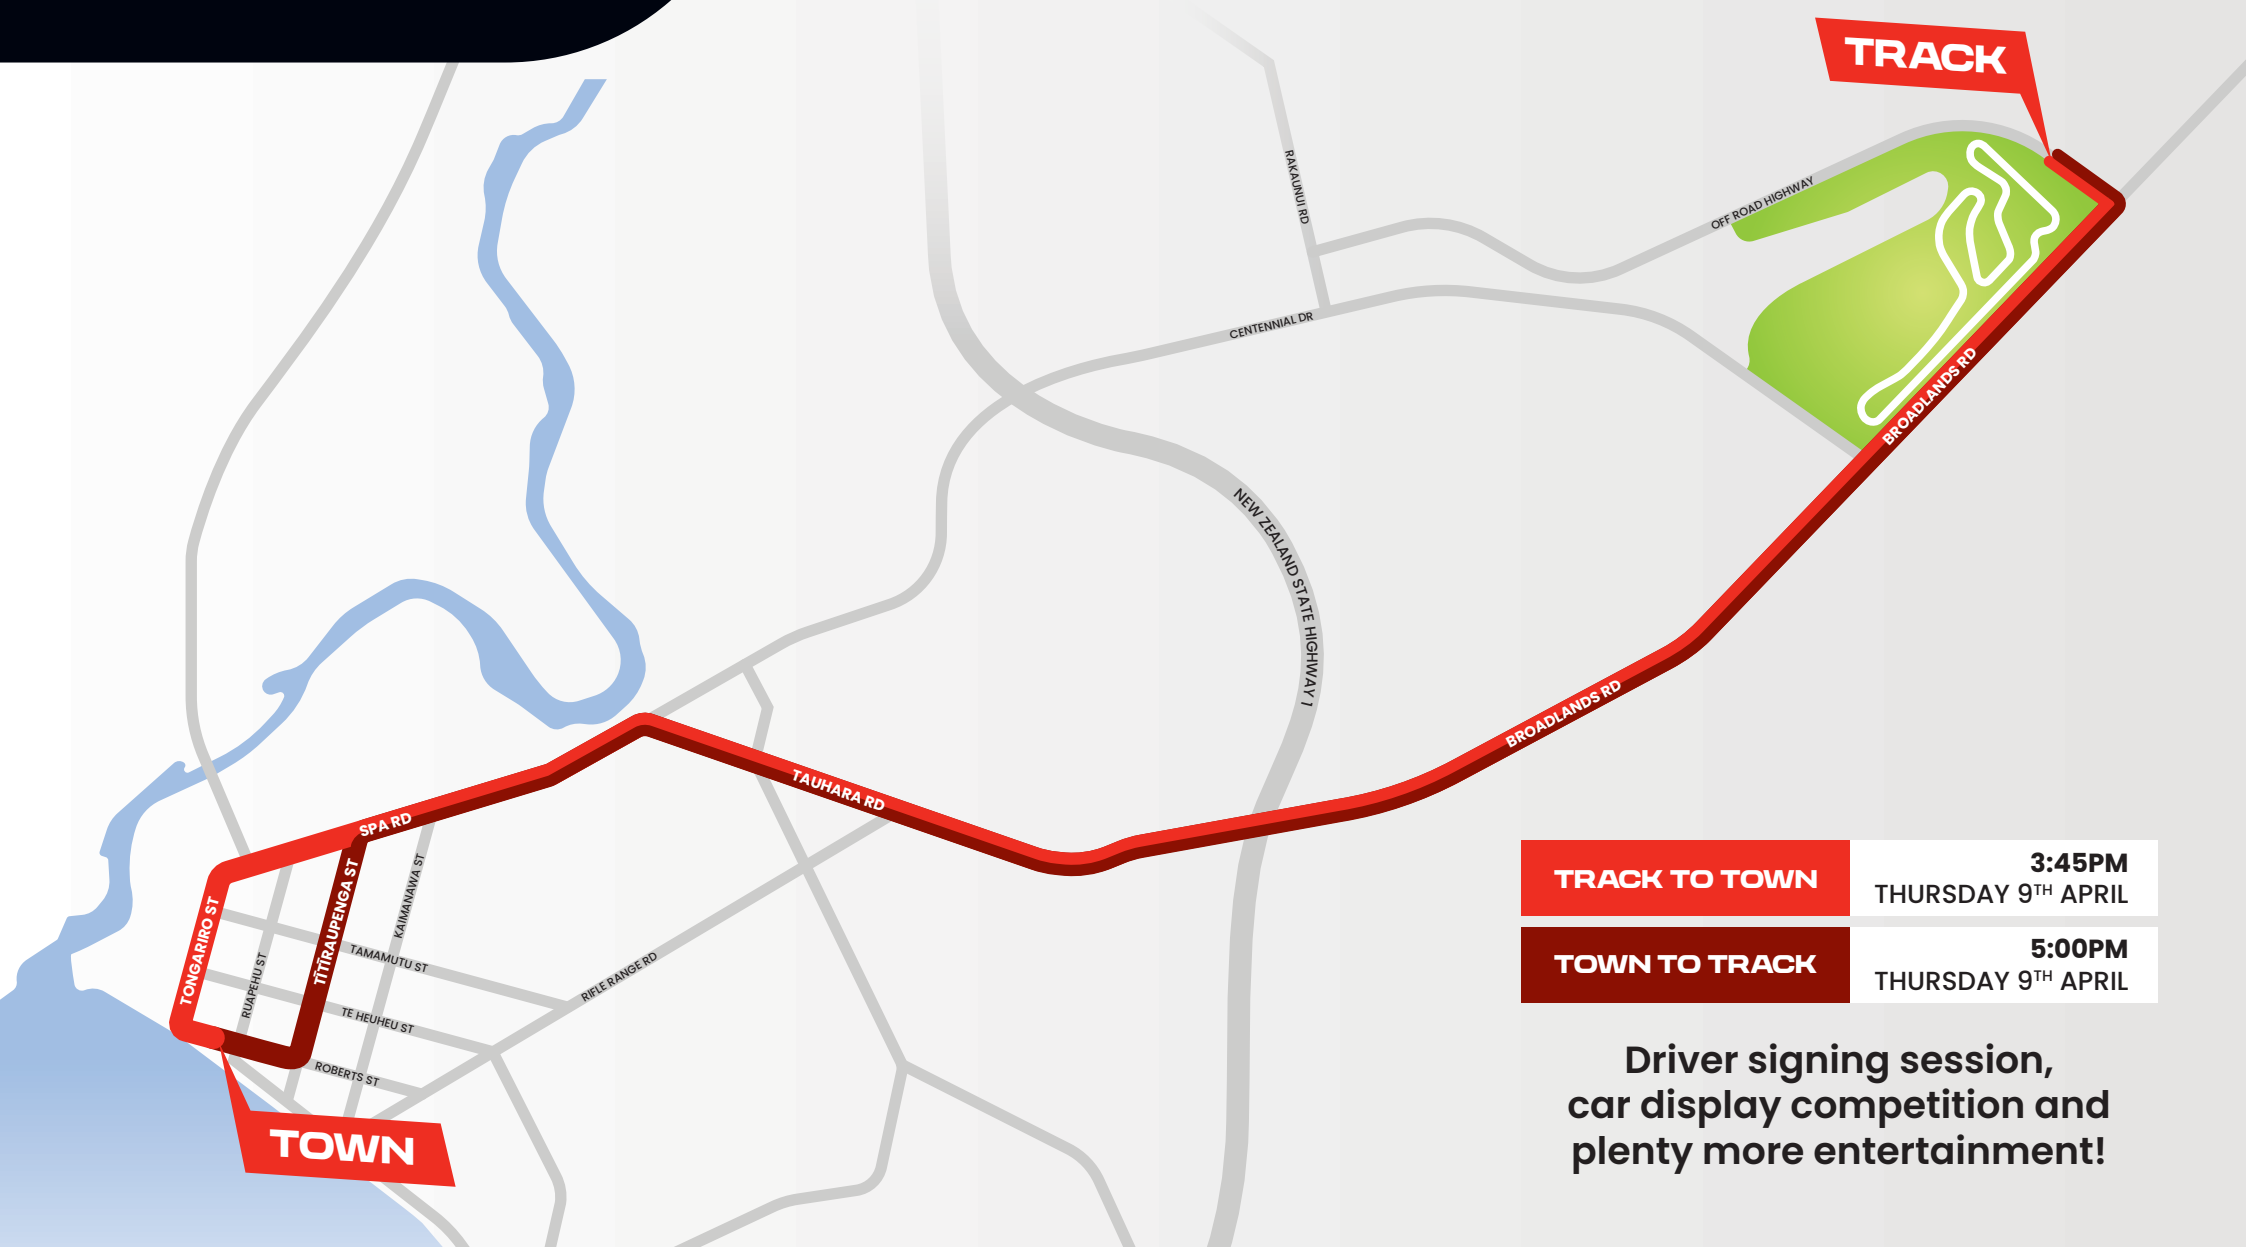

TAUPŌ
SUPER 440
 10-12 APRIL 2026

TRACK TO TOWN

TRACK TO TOWN	3:45PM THURSDAY 9 TH APRIL
TOWN TO TRACK	5:00PM THURSDAY 9 TH APRIL

Driver signing session,
 car display competition and
 plenty more entertainment!