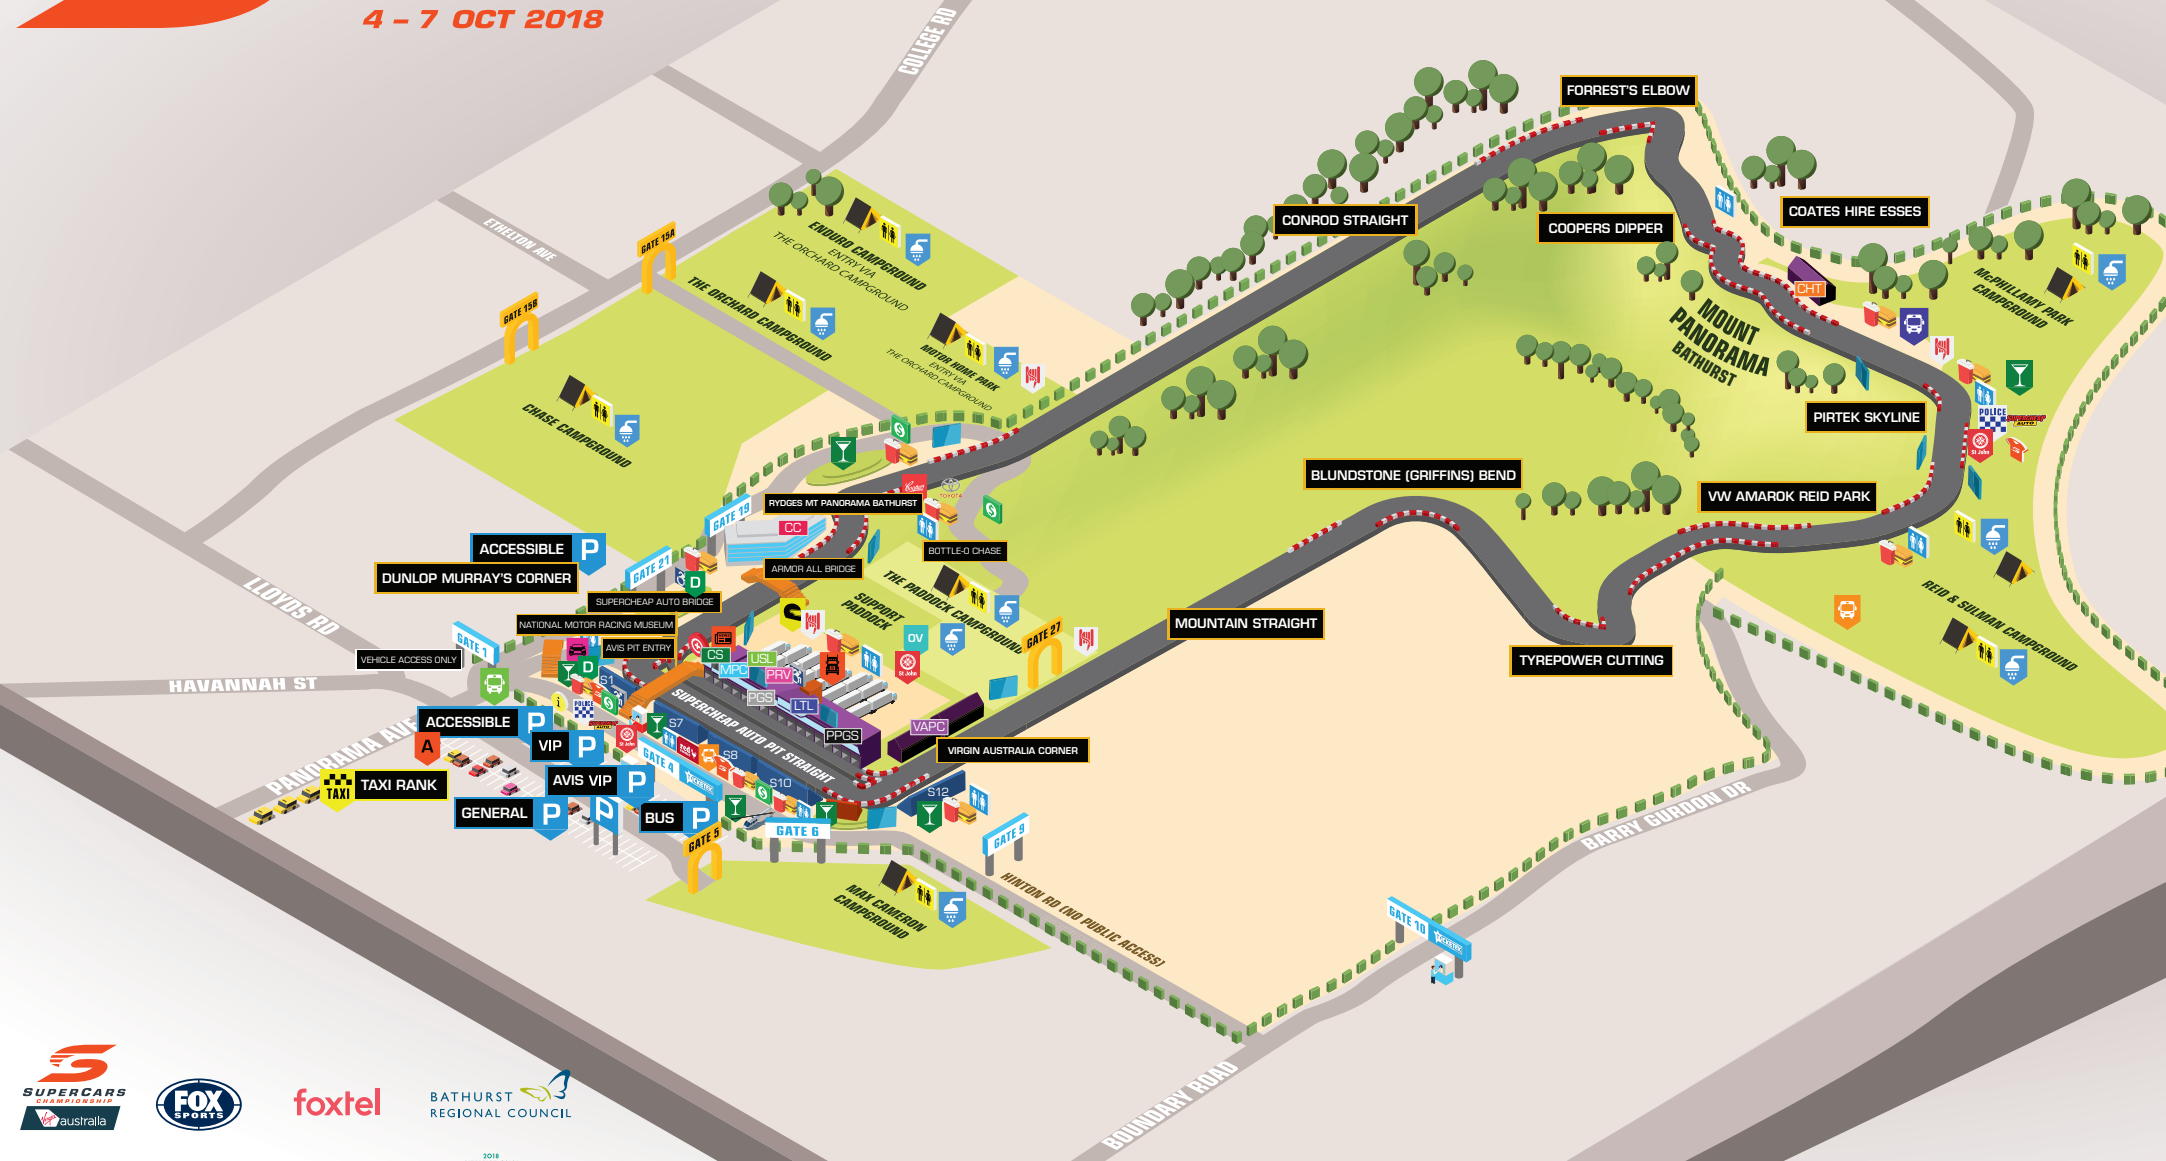

SUPERCHEAP AUTO BATHURST 1000

4 - 7 OCT 2018

foxtel

BATHURST
REGIONAL COUNCIL

V8

*This map is indicative only. Not to scale. Correct at time of printing.
Please note - Super screen locations are subject to change.

SUPERCARS.COM
#VASC

BLUNDSTONE (GRIFFINS) BEND

PUBLIC ENTRY GATES	SUPERCHEAP AUTO GRANDSTAND	TOP OF THE MOUNTAIN SHUTTLE SERVICE	ATM
CAMPGROUND GATES	ACCESSIBLE TOILET	CITY SHUTTLE SERVICE	SUPERCHEAP AUTO STORES
CAMPING GROUND	ACCESSIBLE VIEWING	SKYLINE TO CITY SHUTTLE SERVICE (AFTER HOURS)	CORPORATE FACILITIES
CAMPGROUND TOILETS	FOOD & BEVERAGES	HELIPAD	VIRGIN AUSTRALIA PADDOCK CLUB
PUBLIC TOILETS	MERCHANDISE	ACCREDITATION CENTRE	MOUNT PANORAMA CLUB
SHOWERS	OFFICIALS & VOLUNTEERS BUILDING	RURAL FIRE APPLIANCES	UNIBET SPORTS LOUNGE POWER BY FOX SPORTS
INFORMATION	COOPERS ROLL BAR	PRECINCT FENCE	PIT GARAGE SUITES
ST JOHN AMBULANCE	BAR	GENERAL ADMISSION VIEWING	PREMIER PIT GARAGE SUITES
MEDICAL CENTRE	PARKING	PEDESTRIAN BRIDGE	LAVAZZA TRACKSIDE LOUNGE
TICKET SALES OFFICE	PADDOCK PASS SALES OFFICE	NATIONAL MOTOR RACING MUSEUM	PIT ROOF VILLAS
ROADS	SUPERSCREEN	RED ROOSTER FOOD TRUCK	COATES HIRE TOWER
MEDIA CENTRE	SUPERCARS PADDOCK		CHASE CLUB
HEROES AND LEGENDS	TAXI RANK		CASTROL SUITE
GRANDSTANDS	TOYOTA ACTIVATION AREA		

This map is indicative only. Not to scale. Correct at time of printing. Please note - Super Screen locations are subject to change.