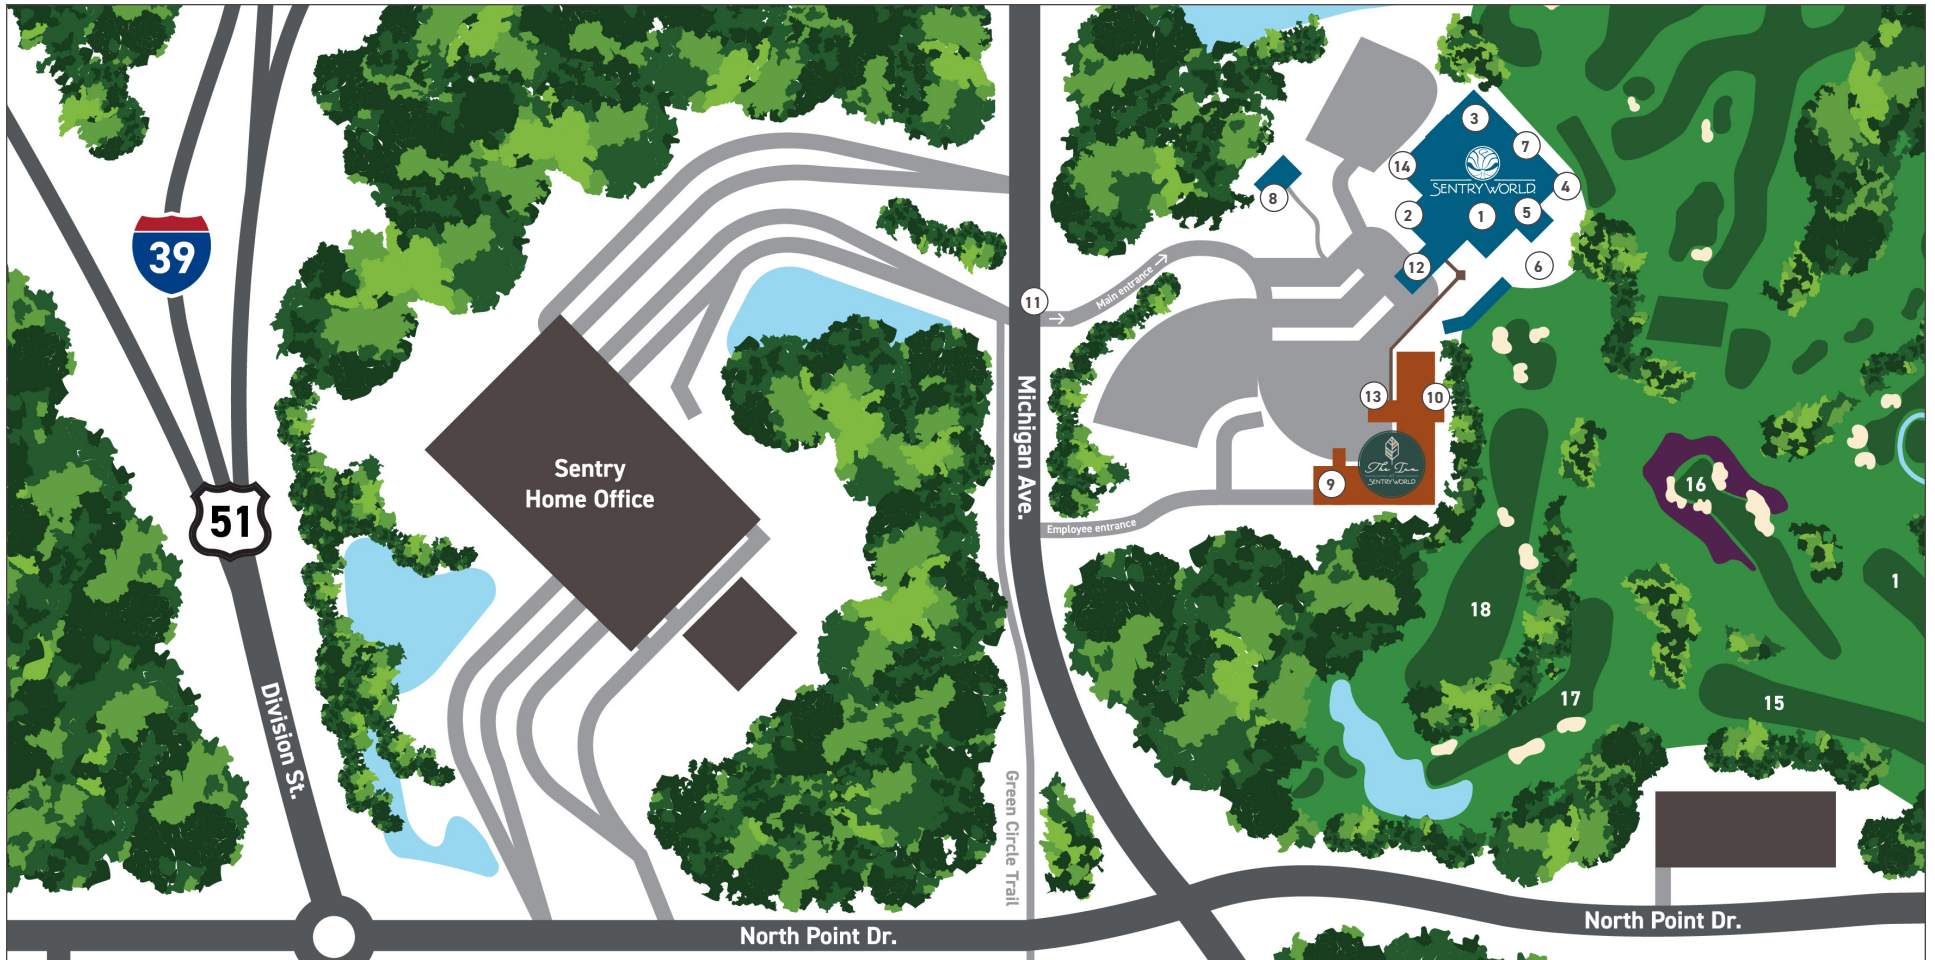

Property map

Event areas

- | | | | |
|--------------|-------------------------|-----------------------|-------------------------|
| 1 Grand Hall | 4 PJ's Lounge | 7 Community Room | 10 Inn Executive lounge |
| 2 Atrium | 5 PJ's Celebration Room | 8 Pergola | |
| 3 Fieldhouse | 6 Outdoor Gallery Area | 9 Inn Gathering rooms | |

Property areas

- 11 Main entrance
- 12 SentryWorld Clubhouse main entrance
- 13 The Inn main entrance
- 14 Sales and administration offices