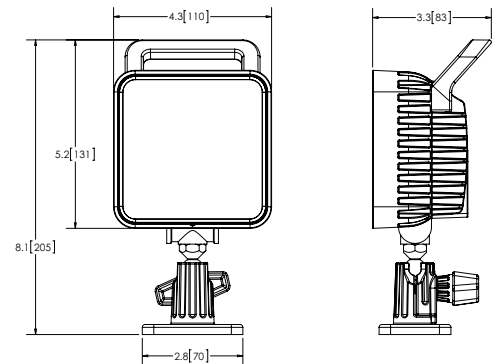

Models

PART NO.	TYPE	MOUNT	RAW	AMPS
EW2451	Flood	Permanent	1,300	2.2
EW2450	Spot	Permanent	1,300	2.2
EW2451-MG	Flood	Magnet	1,300	2.2
EW2450-MG	Spot	Magnet	1,300	2.2

Design Features

- 12-24 VDC, 2.2 Amps
- 1300 raw lumens
- On/off switch
- 360° stainless steel rotation axis
- Removable handle (reinforced nylon)
- Rugged heatsink housing
- Magnet mount available
- Cigarette plug with on/off switch (MG mount)
- Polycarbonate lens

Rotation axis

On/off switch

Magnet Mount

Beam Pattern