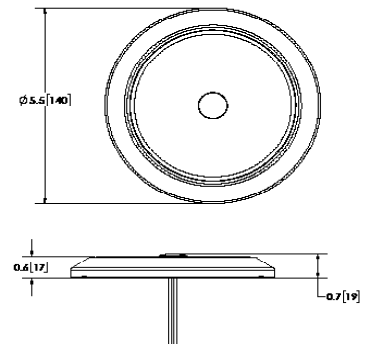

INTERIOR LIGHTING

EW0200 Surface Mount

These circular, switches 5.5" courtesy lights are perfect for passenger compartment, sleeper cab and small interior compartment illumination.

Models

PART NO.	TYPE	BEZEL	SWITCHED	AMPS	LUMENS
EW0200	5.5" Round	White	Yes	0.4	425

Features and Benefits

- 12-24 VDC
- Flood lens
- Surface mount
- Switched and non-switched options

Accessories

- EZ0120 PIR Motion Sensor - 100° cone, adjustable sensitivity (automatically activates light when human movement is detected)
- EZ0121 - Interior push button switch, 12-24V
- EZ0122 - Interior touch switch with dimmer, 12-24V