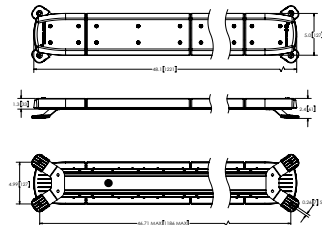

LIGHTBARS

11 SERIES REFLEXL® Narrow LED Lightbar

24" and
48" only

The 11 Series ReflexL® is ECCO's most compact and low-profile warning lightbar yet. This sleek lightbar offers rugged durability with its polycarbonate lens and aluminum frame. Designed to be mounted permanently with included mounting feet, on an optional headache rack or temporarily with magnetic mounting options, the ReflexL® provides discreet and powerful warning for any vehicle application. Available in single-color or in dual-color options supporting up to 91 flash patterns, this LED lightbar equips your vehicle with the versatility needed to get the job done — the perfect fit for any tow truck, work truck, or utility vehicle where compact warning is essential.

Models

PART NO.	LENGTH	MOUNT	LED COLOR	FEATURES
11-024CA-E	24"	4 Bolt	A	-
11-024CA-E-MG	24"	Magnet	A	-
11-024CAC-E	24"	4 Bolt	AW	-
11-024CAC-E-MG	24"	Magnet	AW	-
11-048CA-E	48"	4 Bolt	A	-
11-048CAC-E	48"	4 Bolt	AW	-
11-060CA-E	60"	6 Bolt	A	-
11-060CAC-E	60"	6 Bolt	AW	-
11-060TOW-E	60"	6 Bolt	A	STT, TD, WL , AL, Safety Director

Design Features

- Multiple mounting options
- Compact and powerful warning
- 35 flash patterns (single-color), 91 flash patterns (dual-color)
- Compact footprint: 1.3" tall by 5" wide
- Aluminum frame, polycarbonate lens, and stainless steel mounting feet
- Temperature Range: -40°F to +149°F (-40°C to +65°C)

Accessories

EZ11HRM
Headache Rack

Dimensions

24" (610mm)

48" (1220mm)

60" (1526mm)