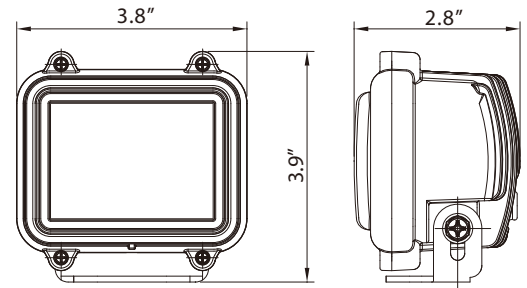

#### Features and Benefits

- Two 10-watt LEDs
- Compact design with improved light output
- Aluminum heatsink housing
- Toughened glass lens
- Steel mounting bracket