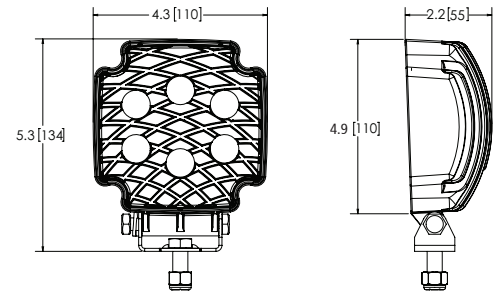

WORKLIGHTS

EW2101 Equinox[™] Square LED

Equinox[™] worklights offer the latest technology and the very brightest light for your application. With a modern housing shape, the Equinox[™] EW2101 is a distinctive, universal worklight that shines brightly in any work environment. Features 12-24 VDC or 12-80 VDC (EW2101-HV only) operation, polycarbonate lens, aluminum housing, CE, R10, RCM and IP67 ratings.

Models

PART NO.	TYPE	RAW LUMENS	VDC	AMPS
EW2101	Flood	1650	12-24	1.9
EW2101-HV	Flood	925	12-80	1.8

Features and Benefits

- Six 3-watt LEDs
- White illumination
- Polycarbonate lens
- Aluminum heatsink housing
- Zinc plated steel mounting bracket

Beam Pattern