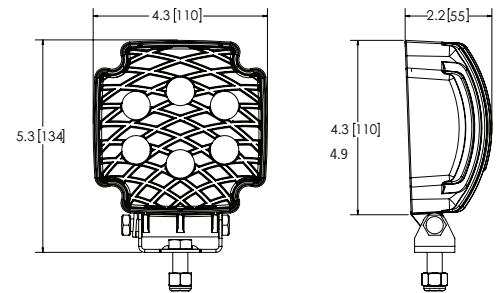

WORKLIGHTS

EW2101 EQUINOX™

Six 3-Watt LEDs

Equinox™ worklights offer the latest technology and the very brightest light for your application. With a modern housing shape, the Equinox™ EW2101 is a distinctive, universal worklight that shines brightly in any work environment. Features 12-24 VDC or 12-80 VDC (EW2101-HV only) operation, polycarbonate lens, rugged housing, CE, R10, RCM and IP67 ratings.

Models

PART NO.	VDC	TYPE	RAW LUMENS	AMPS
EW2101	12-24	Flood	1,650	1.9

Design Features

- White illumination
- Polycarbonate lens
- Rugged heatsink housing
- Zinc plated steel mounting bracket

Beam Pattern