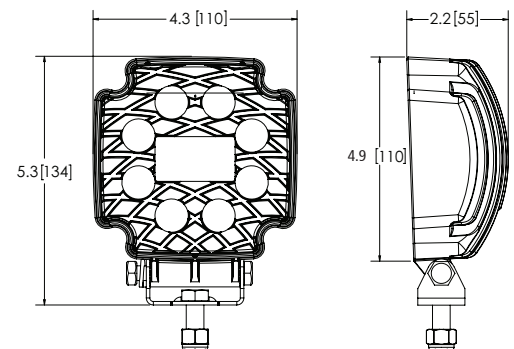

WORKLIGHTS

EW2102 Equinox[™] Eight 3-Watt LEDs

With a modern housing shape and exclusive ECCO grille recessed in the lens, Equinox is a distinctive universal worklight that shines brightly in any work environment. The EW2102 model also features the Lo-Glo[®], an illuminated ECCO logo that provides both a modern look and offers additional safety as an obstruction marker light. Featuring rugged housing, IP67 protection rating. The EW2102 has the added benefits of a UV hardcoated lens and a moisture wicking vent for superior environmental protection.

Models

PART NO.	TYPE	RAW LUMENS	VDC	AMPS
EW2102	Flood	2000	12-24	2.6

Features and Benefits

- Eight 3-watt LEDs
- ECCO Lo-Glo[®] obstruction marker light
- Polycarbonate UV hardcoated lens
- Rugged heatsink housing
- Moisture wicking vent
- Zinc plated steel mounting bracket

Beam Pattern