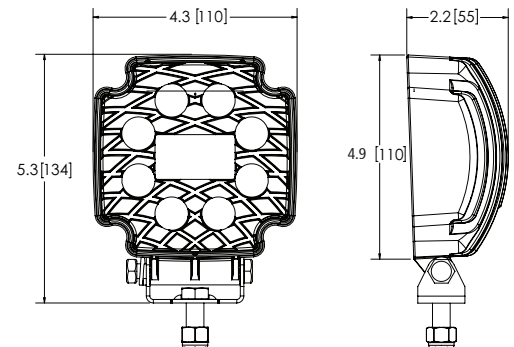

WORKLIGHTS

EW2102 EQUINOX™

Eight 3-Watt LEDs

With a modern housing shape and exclusive ECCO grille recessed in the lens, Equinox is a distinctive universal worklight that shines brightly in any work environment. The EW2102 model also features the Lo-Glo®, an illuminated ECCO logo that provides both a modern look and offers additional safety as an obstruction marker light. Featuring rugged housing, IP67 protection rating. The EW2102 has the added benefits of a UV hardcoated lens and a moisture wicking vent for superior environmental protection.

Models

PART NO.	VDC	TYPE	RAW LUMENS	AMPS
EW2102	12-24	Flood	2,000	2.6

Design Features

- Eight 3-watt LEDs
- ECCO Lo-Glo® obstruction marker light
- Polycarbonate UV hardcoated lens
- Rugged heatsink housing
- Moisture wicking vent
- Zinc plated steel mounting bracket

Beam Pattern