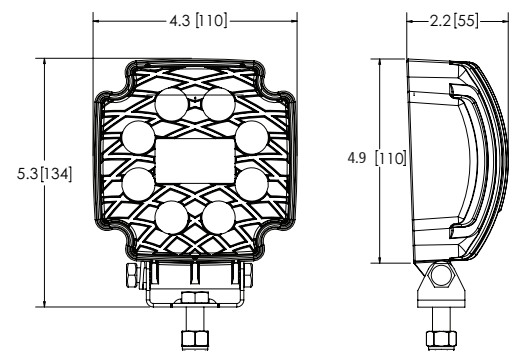

WORKLIGHTS

EW2102 Equinox[™] Square LED

With a modern housing shape and exclusive ECCO grille recessed in the lens, Equinox is a distinctive universal worklight that shines brightly in any work environment. The EW2102 model also features the Lo-Glo[®], an illuminated ECCO logo that provides both a modern look and offers additional safety as an obstruction marker light. Featuring aluminum housing, IP67 protection rating. The EW2102 has the added benefits of a UV hardcoated lens and a moisture wicking vent for superior environmental protection.

Models

PART NO.	TYPE	RAW LUMENS	VDC	AMPS
EW2102	Flood	2000	12-24	2.6

Features and Benefits

- Eight 3-watt LEDs
- ECCO Lo-Glo[®] obstruction marker light
- Polycarbonate UV hardcoated lens
- Aluminum heatsink housing
- Moisture wicking vent
- Zinc plated steel mounting bracket

Beam Pattern