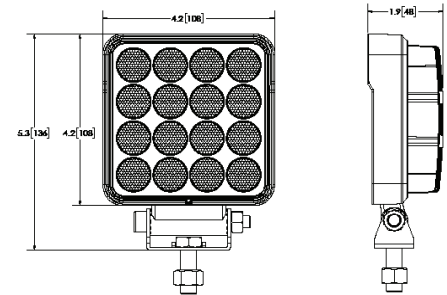

WORKLIGHTS

EW2421

Sixteen 3-watt LEDs

The EW2421 worklight offers the latest technology and the very brightest white light for your application. This LED model offers over 80,000 hours of maintenance free life expectancy coupled with extremely low amp draw. High intensity 2000 lumen light output and IP67 intrusion protection makes this LED worklight the ideal choice for a wide variety of applications. Features 12-24 VDC operation, flood beam, rugged heatsink housing, polycarbonate lens and a 5-year warranty.

Models

PART NO.	VDC	TYPE	RAW LUMENS	AMPS
EW2421	12-24	Flood	2,400	2.0

Design Features

- Rugged heatsink housing
- Stainless steel mounting bracket
- Polycarbonate lens

Beam Pattern