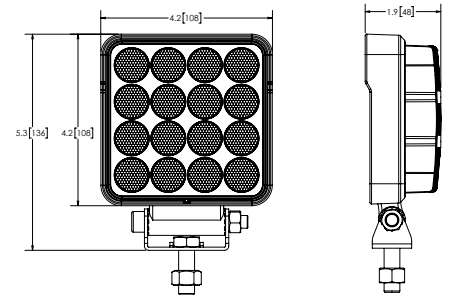

Design Features

- Rugged heatsink housing
- Stainless steel mounting bracket
- Polycarbonate lens