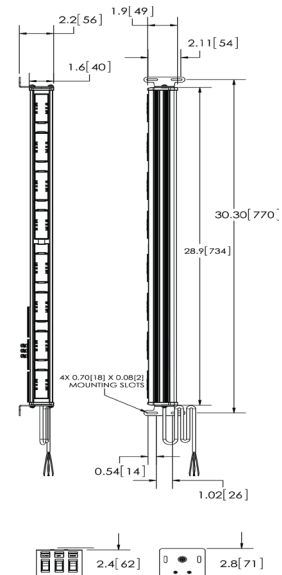

SAFETY DIRECTOR™

37038AS SERIES NARROWSTICK™ SAE Class I LED Safety Director™

High output directional warning with the added benefits of low amp draw, maintenance free, and long-life LED light source. Features 32 flash patterns selectable via in-cab rocker switch panel.

Models

| PART NO. | BAR LENGTH | CABLE LENGTH | ILLUMINATION COLOR |
|----------|----------------|--------------|--------------------|
| 37038AS | 28.9" 734mm | 15' 4.6m | ■ A |
| 37048AS | 46.1" 1171mm | 15' 4.6m | ■ A |

Design Features

- 12-24 VDC, 4.0 Amps
- 32 user-selected flash patterns signal traffic to avoid hazards
- Comprises eight 3703 LED modules (37038AS) or six 3705 and two 3704 LED modules (37048AS)
- Includes signal bar, in-cab rocker switch panel, and cable
- 15' cable
- Temperature Range: -22°F to +122°F (-30°C to +50°C)