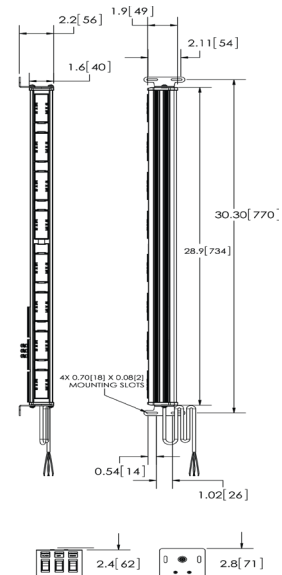

SAFETY DIRECTOR™

37038AS SERIES NARROWSTICK™

High Output Directional Warning

High output directional warning with the added benefits of low amp draw, maintenance free, and long-life LED light source. Features 32 flash patterns selectable via in-cab rocker switch panel.

Models

PART NO.	BAR LENGTH	CABLE LENGTH	ILLUMINATION
37038AS	28.9" 734mm	15' 4.6m	
37048AS	47.5" 1206mm	15' 4.6m	

Features and Benefits

- 12-24 VDC, 4.0 Amps
- 32 user-selected flash patterns signal traffic to avoid hazards
- Comprises eight 3703 LED modules (37038AS) or six 3705 and two 3704 LED modules (37048AS)
- Includes signal bar, in-cab rocker switch panel, and cable
- 15' cable
- Temperature Range: -22°F to +122°F (-30°C to +50°C)

Flash Patterns

One lamp sequence then double flash

- 1 Wig wag
- 2 Right sweep - Single lamp L-R sequentially / double flash
- 3 Left sweep - Single lamp R-L sequentially / double flash
- 4 Center - Single lamp center out / double flash