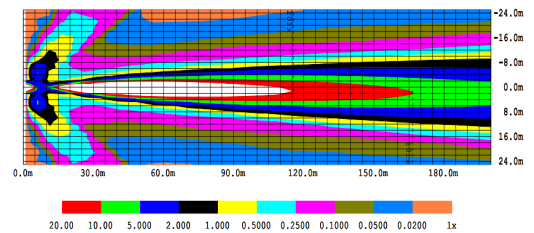

Models

PART NO.	HOUSING COLOR	CANDELAS	TYPE	AMPS
EW3010	Black	327,000	Spot	2.7
EW3011	White	327,000	Spot	2.7
EW3011-DEL2	White	327,000	Spot, Delphi 2-Pin Connector	2.7

ISOLUX

Features and Benefits

- 12-24 VDC
- 3,740 ft | 1,140 m beam distance
- 360° continuous rotation, 135° tilt range
- Ten 5-watt LEDs
- Permanent or magnet mount available
- "Return to Home" setting will automatically return light to original position
- Aluminum heatsink lighthouse
- Polycarbonate housing

Where X* indicates color: A=Amber, R=Red, G=Green