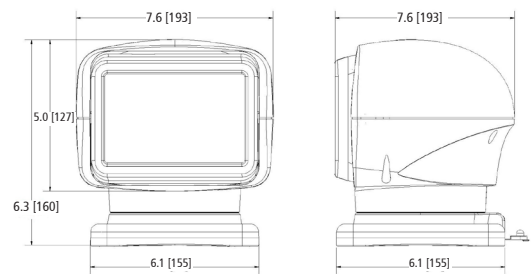

The EW3010/3011 offers full 360° continuous rotation, a 135-degree tilt range and features an optional hardwired in-dash joystick controller. The spotlight also has a home setting that automatically returns the light to its original position upon powering off the device. ASA resin housing makes the EW3010/3011 corrosion, UV and impact resistant and also feature patent pending reflective optics.

Models

PART NO.	HOUSING COLOR	CANDELAS	TYPE	AMPS
EW3010	Black	327,000	Spot	2.7
EW3011	White	327,000	Spot	2.7
EW3011-DEL2	White	327,000	Spot, Delphi 2-Pin Connector	2.7

ISOLUX

Features and Benefits

- 12-24 VDC
- 3,740 ft | 1,140 m beam distance
- 360° continuous rotation, 135° tilt range
- Ten 5-watt LEDs
- Permanent or magnet mount available
- "Return to Home" setting will automatically return light to original position
- Aluminum heatsink lighthouse
- Polycarbonate housing