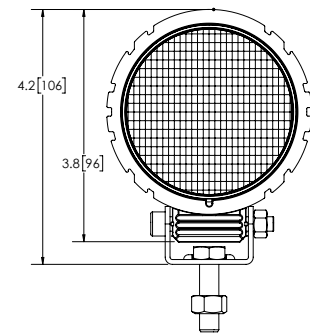

WORKLIGHTS

EW2481 Five 3-Watt LEDs

This compact round worklight offers the latest technology and very brightest white light for your application. Available in flood beam patterns this unobtrusive worklight provides extremely high light intensity despite its small size. This LED model offers over 80,000 hours of maintenance free life expectancy coupled with extremely low amp draw.

Models

PART NO.	VDC	TYPE	RAW LUMENS	AMPS
EW2481	12-24	Flood	800	0.6

Design Features

- Compact design
- Rugged heatsink housing
- Polycarbonate lens
- Steel mounting bracket

Beam Pattern