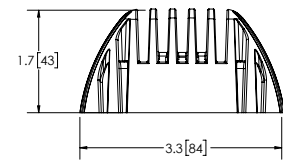

Models

PART NO.	VDC	TYPE	RAW LUMENS	AMPS
EW2481	12-24	Flood	800	0.6

Design Features

- Compact design
- Rugged heatsink housing
- Polycarbonate lens
- Steel mounting bracket

Beam Pattern