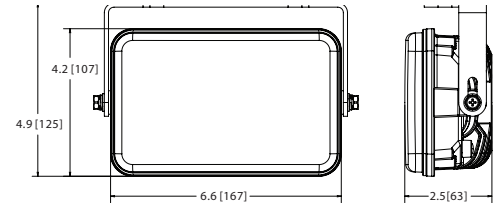

WORKLIGHTS

EW2300 SERIES

Six 10-Watt LEDs

The EW2300 Series worklights offer the latest technology and the very brightest white light for your application. This LED model offers over 80,000 hours of maintenance free life expectancy coupled with extremely low amp draw. High intensity 2700 lumen light output and CE rating makes this LED worklight the ideal choice for a wide variety of applications. Features 12-24 VDC operation, a choice of flood or spot beams, aluminum housing and a 5-year warranty.

Models

PART NO.	TYPE	LUMENS	AMPS
EW2301	Flood	3,000	2.7
EW2300	Spot	3,100	2.7

Design Features

- 12-24 VDC
- Six 10-watt LEDs
- Aluminum heatsink housing
- Zinc mounting bracket
- Polycarbonate lens

Beam Pattern