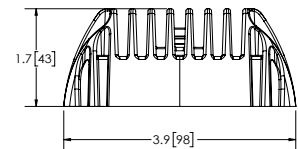

WORKLIGHTS

EW2491

Five 3-Watt LEDs

This compact oval worklight offers the latest technology and very brightest white light for your application. Available in flood beam patterns this unobtrusive worklight provides extremely high light intensity despite its small size. This LED model offers over 80,000 hours of maintenance free life expectancy coupled with extremely low amp draw.

Models

PART NO.	VDC	TYPE	RAW LUMENS	AMPS
EW2491	12-24	Flood	716	0.6

Design Features

- Compact design
- Rugged heatsink housing
- Polycarbonate lens
- Steel mounting bracket

Beam Pattern