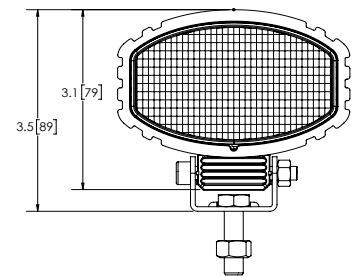

WORKLIGHTS

EW2491

Five 3-Watt LEDs

This compact oval worklight offers the latest technology and very brightest white light for your application. Available in flood beam patterns this unobtrusive worklight provides extremely high light intensity despite its small size. This LED model offers over 80,000 hours of maintenance free life expectancy coupled with extremely low amp draw.

Models

PART NO.	VDC	TYPE	RAW LUMENS	AMPS
EW2491	12-24	Flood	716	0.6

Design Features

- Compact design
- Rugged heatsink housing
- Polycarbonate lens
- Steel mounting bracket

Beam Pattern